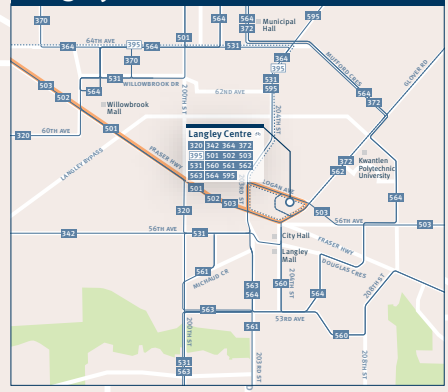

Langley Centre

32ND AVE | 503 | FRASER HWY