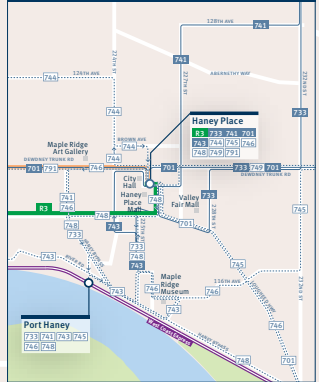

PITT MEADOWS

Meadowtown

719 | 722 | 743 | 744

Haney Place

R3 701 | 733 | 741
742 | 744 | 745 | 746
748 | 749 | 791

Port Haney

733 | 741 | 743 | 745
746 | 748

Maple Meadows

595 | 701 | 719
743 | 744 | 791

Carvolth Exchange

388 | 501 | 509 | 555
562 | 595
Connection to Route 66 FVX to Abbotsford and Chilliwack via BC Transit

LANGLEY

Langley Centre

Haney Place

Langley Centre

32ND AVE | 503 | FRASER HWY