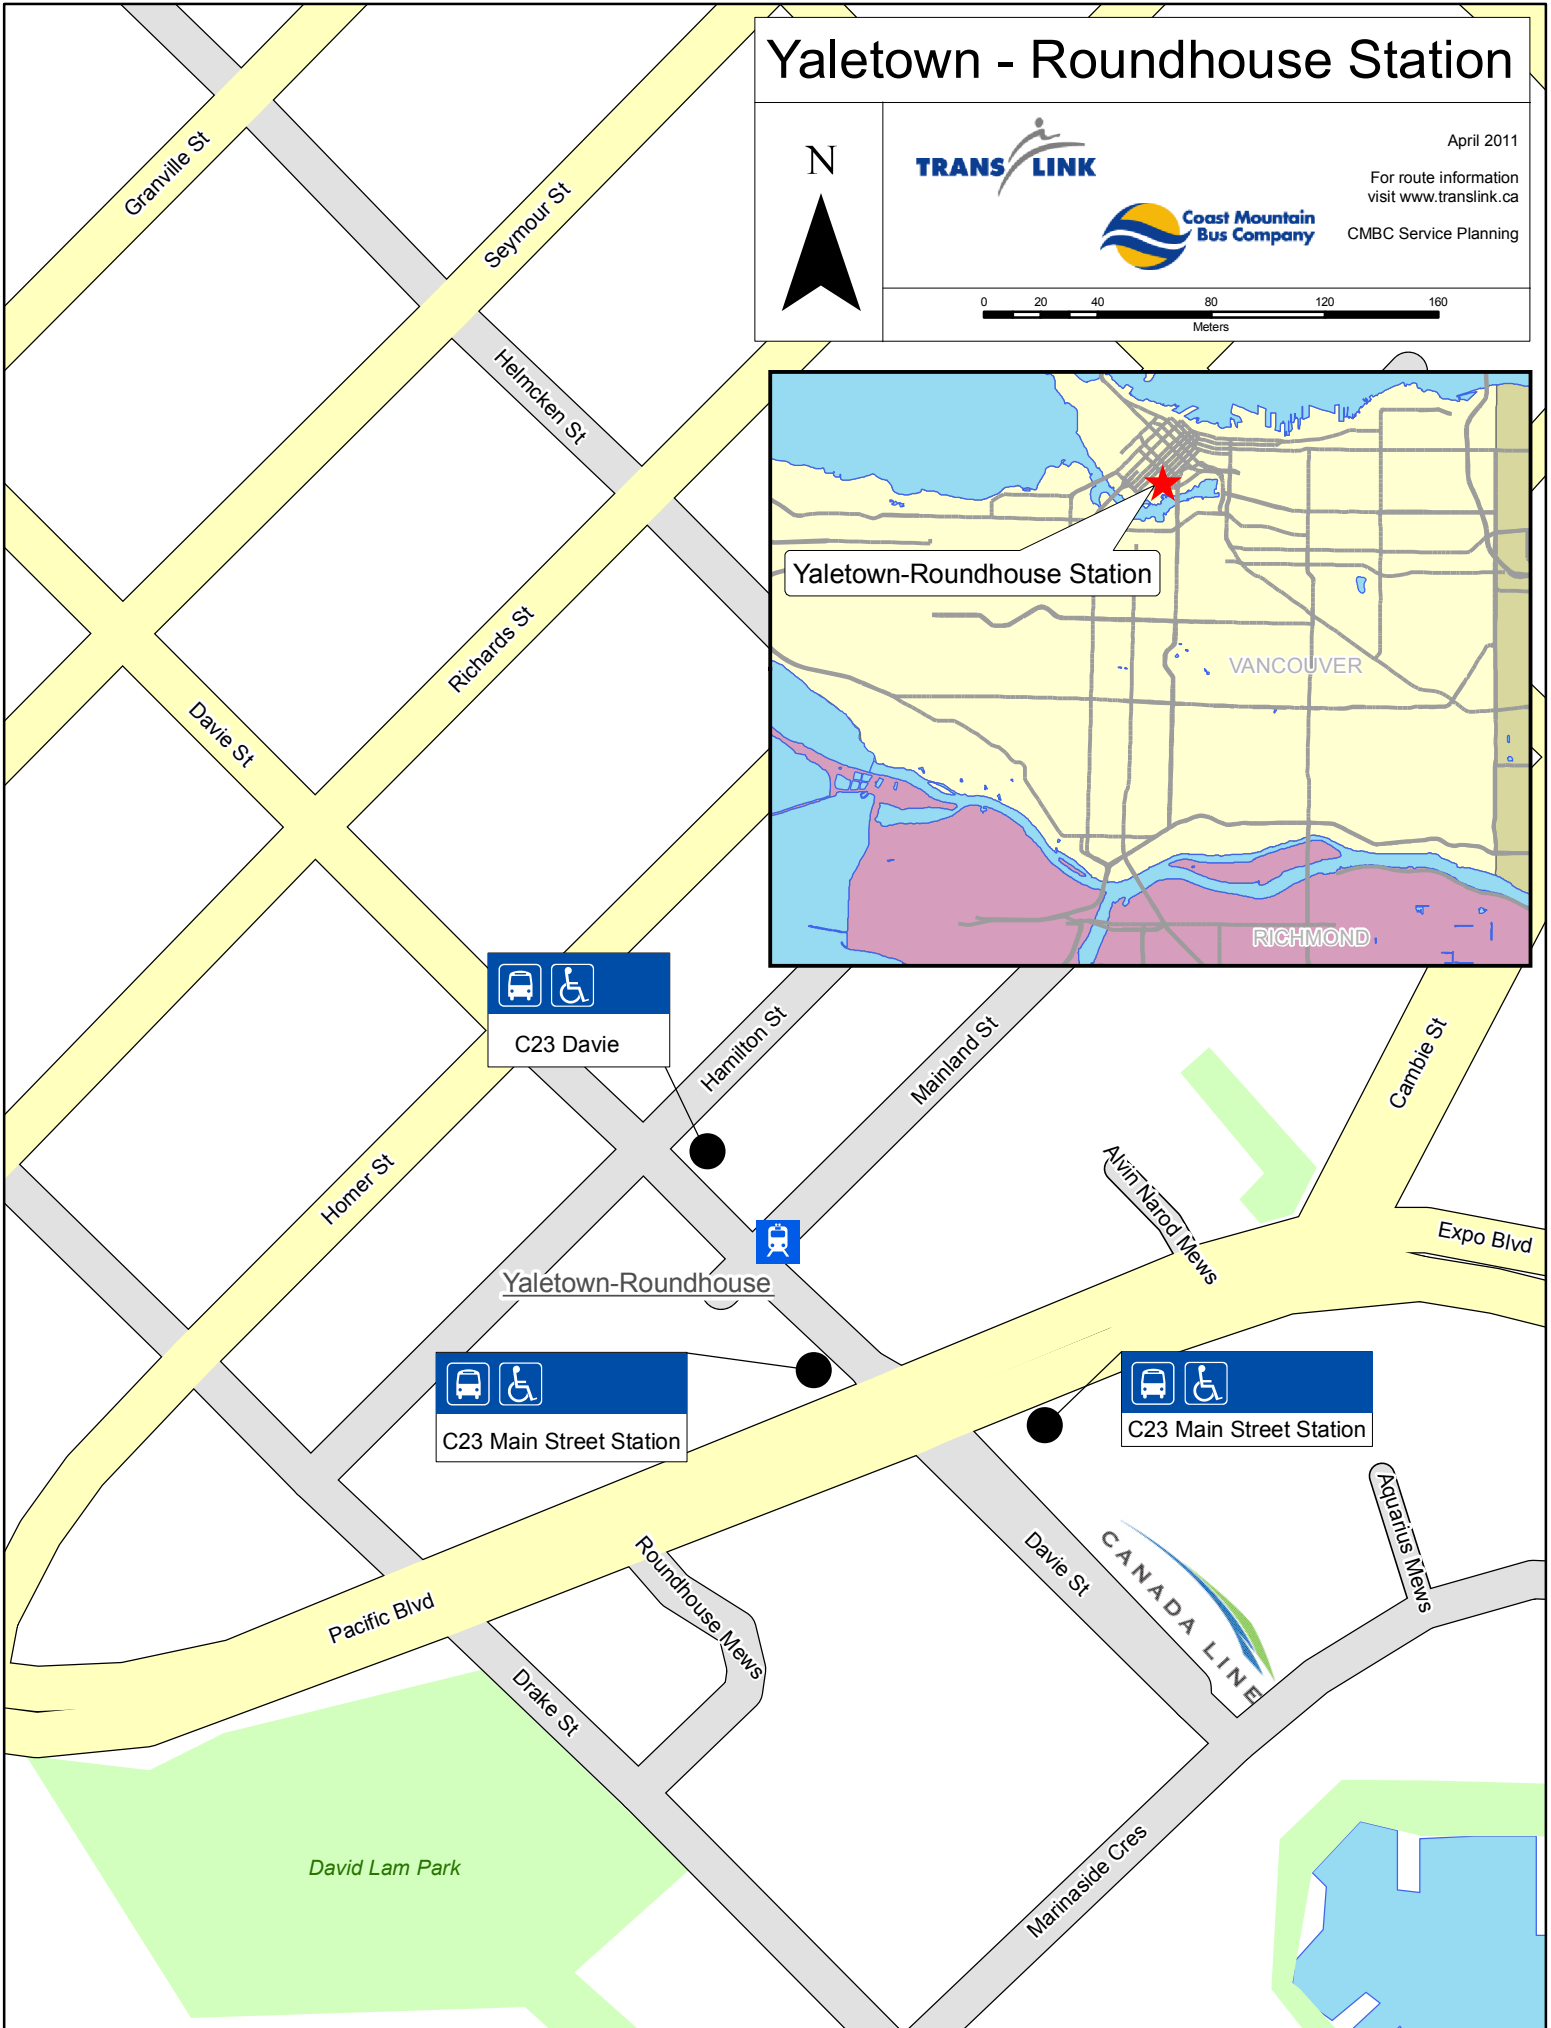

Yaletown - Roundhouse Station

N

April 2011

For route information
visit www.translink.ca

CMBC Service Planning

 
C23 Davie

Yaletown-Roundhouse

 
C23 Main Street Station

 
C23 Main Street Station

David Lam Park