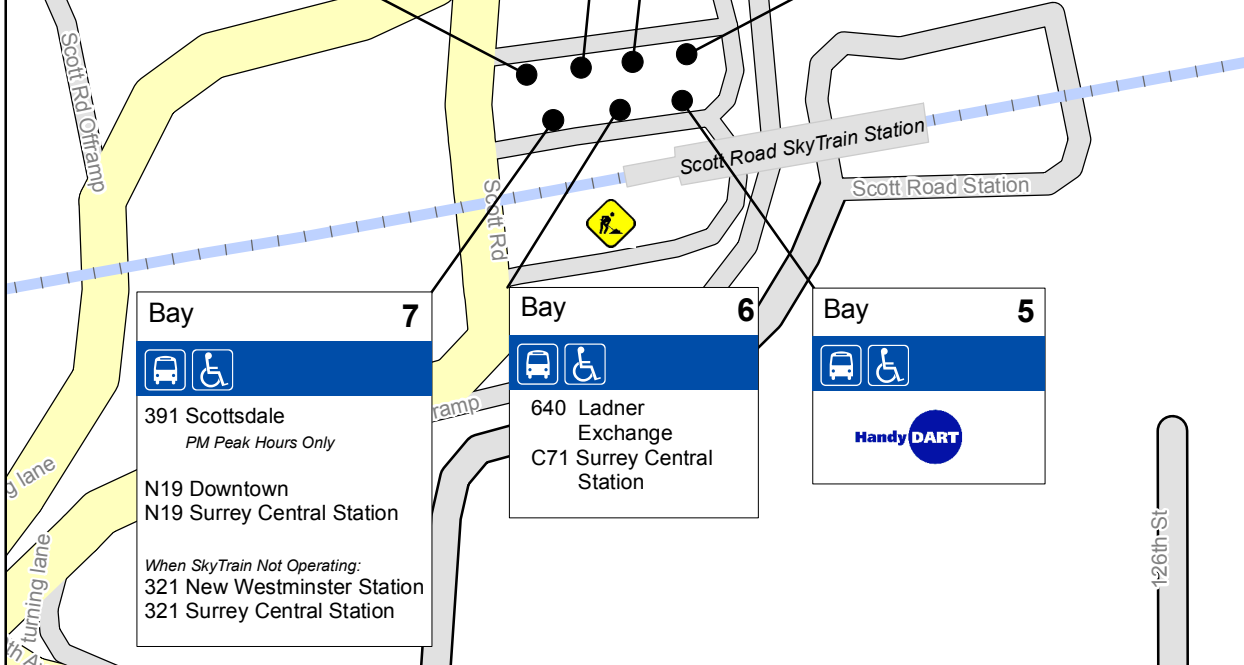

112A Ave

12th Ave

112th Ave Offramp

King George Hwy

King George Hwy

Scott Rd Offramp

Bay 1

Via Sunbury:
314 Surrey Central Station

Bay 2

Unloading Only

Bay 3

319 Newton Exchange

Bay 4

312 Scottsdale