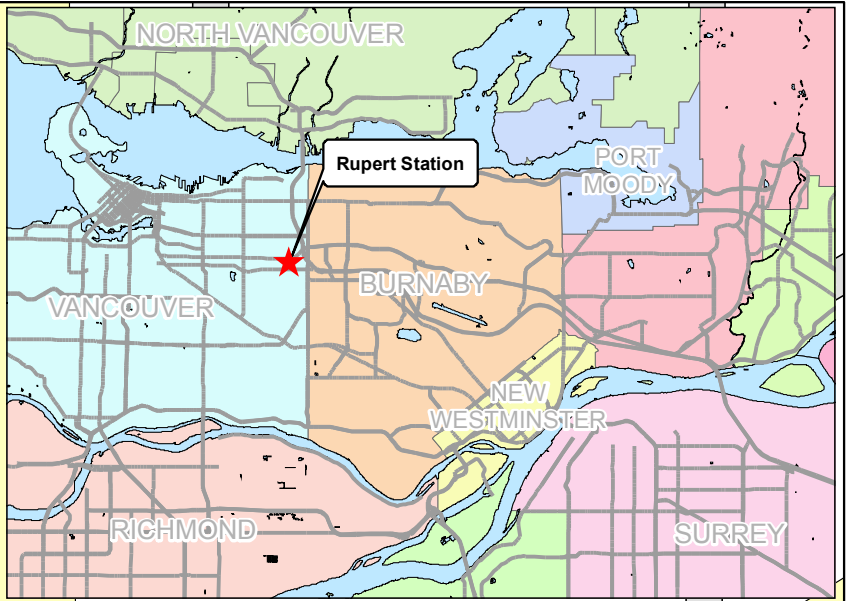

Rupert Station

December 2008

For route information
visit www.translink.bc.ca
CMBC Service Planning

E 8th Ave

Windermere St

E Broadway

Lougheed Hwy

Rupert St

 27 Kootenay Loop

  27 Joyce Station

Bentall St

Cornett Rd