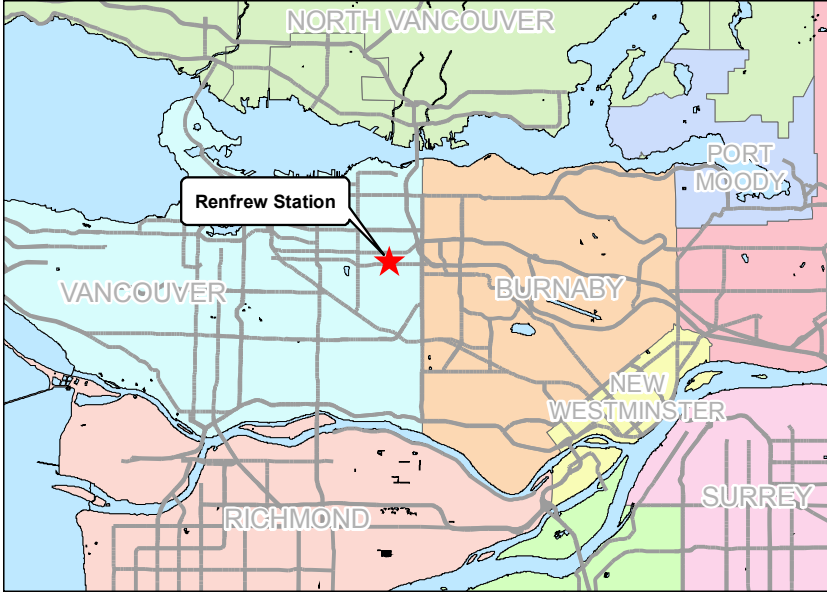

Renfrew Station

N

December 2008

For route information
visit www.translink.bc.ca

CMBC Service Planning

E Broadway

Renfrew St

Virtual Way

E 10th Ave

VANCOUVER

BURNABY

NEW WESTMINSTER

SURREY

RICHMOND

NORTH VANCOUVER

PORT MOODY

Renfrew Station

 
16 Arbutus
N16 Renfrew

Handy DART

Kaslo St

E 12th Ave

Hebb Ave

 
16 29th Avenue Station
N16 Renfrew

E 12th Ave

Grandview Hwy

Grandview Hwy

Cooperative Way

Renfrew St

E 14th Ave