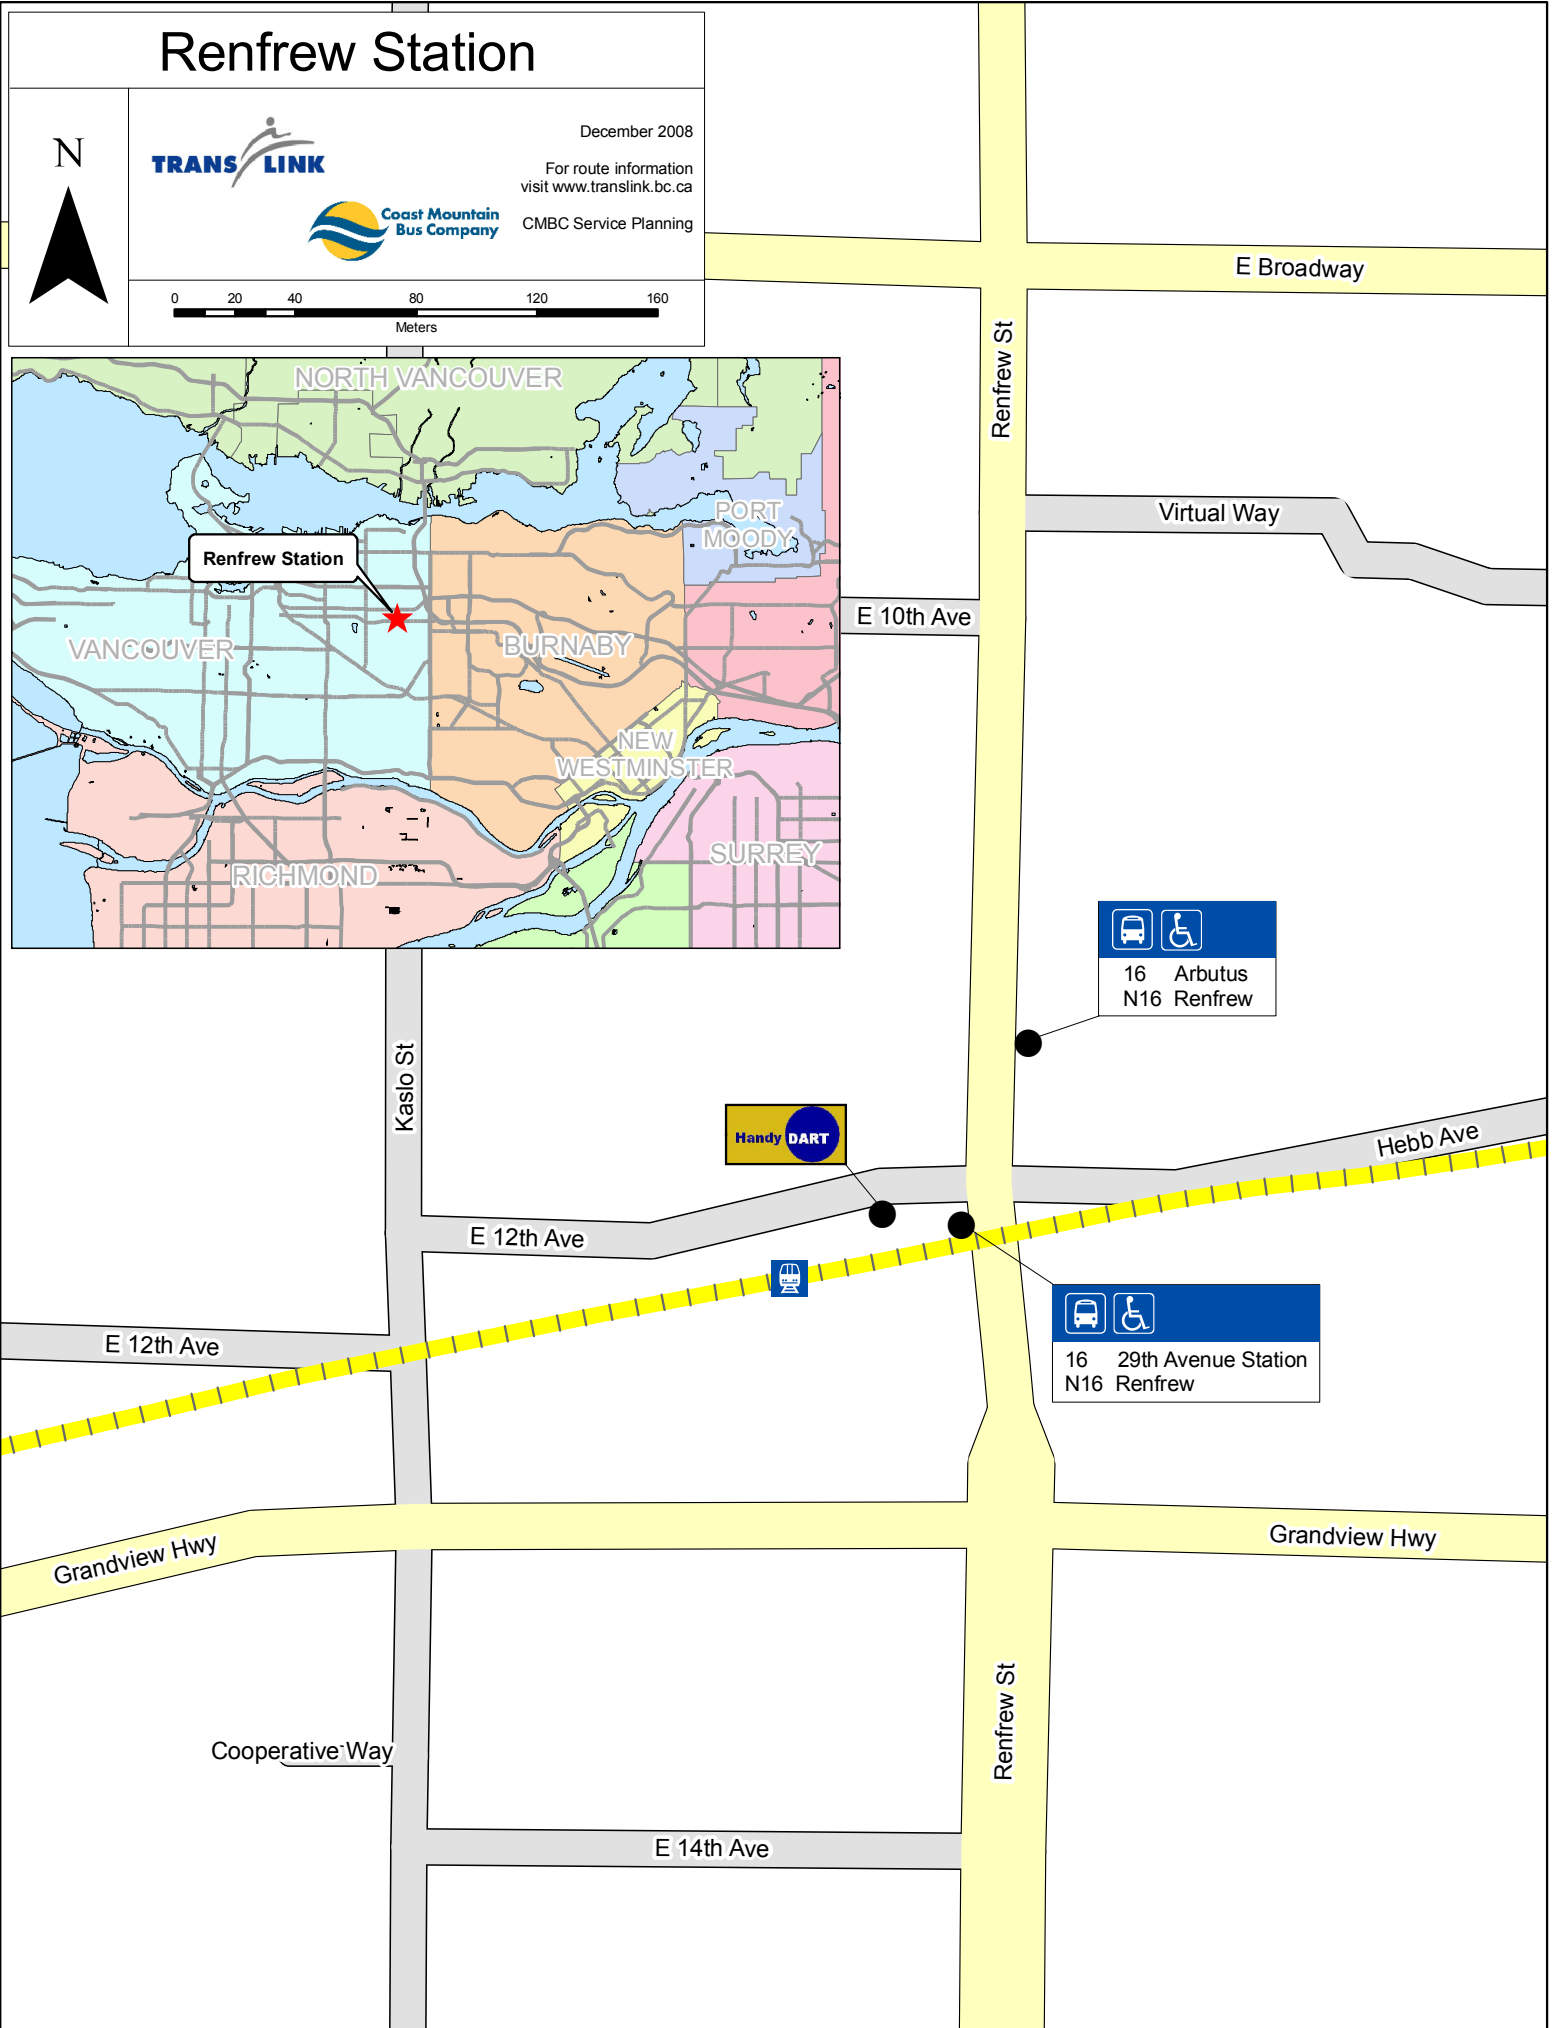

Renfrew Station

N

December 2008

For route information
visit www.translink.bc.ca

CMBC Service Planning

E Broadway

Renfrew St

Virtual Way

E 10th Ave

VANCOUVER

BURNABY

NEW WESTMINSTER

SURREY

RICHMOND

NORTH VANCOUVER

PORT MOODY

Renfrew Station

 
16 Arbutus
N16 Renfrew

Handy DART

Kaslo St

E 12th Ave

Hebb Ave

 
16 29th Avenue Station
N16 Renfrew

E 12th Ave

Grandview Hwy

Grandview Hwy

Cooperative Way

Renfrew St

E 14th Ave