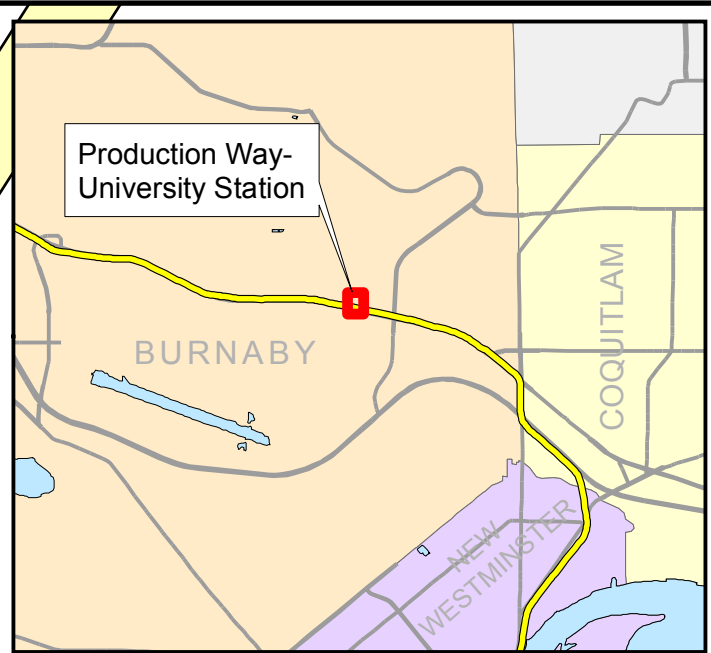

Production Way- University Station

June 2008

For route information
visit www.translink.bc.ca

CMB Service Planning

Bay 3

110 Lougheed Station
136 Brentwood Station

Bay 2

110 Metrotown Station
136 Lougheed Station
N9 Coquitlam Station

Bay 1

145 S.F.U
Loading Only

Bay 4

145 Production Station
Unloading Only
N9 Downtown NightBus

Shops & Services

Production Way-University SkyTrain Station

Thunderbird Cres

Production Way

Lougheed Hwy

Brighton Ave

Production Way-University SkyTrain Station

COQUITLAM

NEW WESTMINSTER

BURNABY