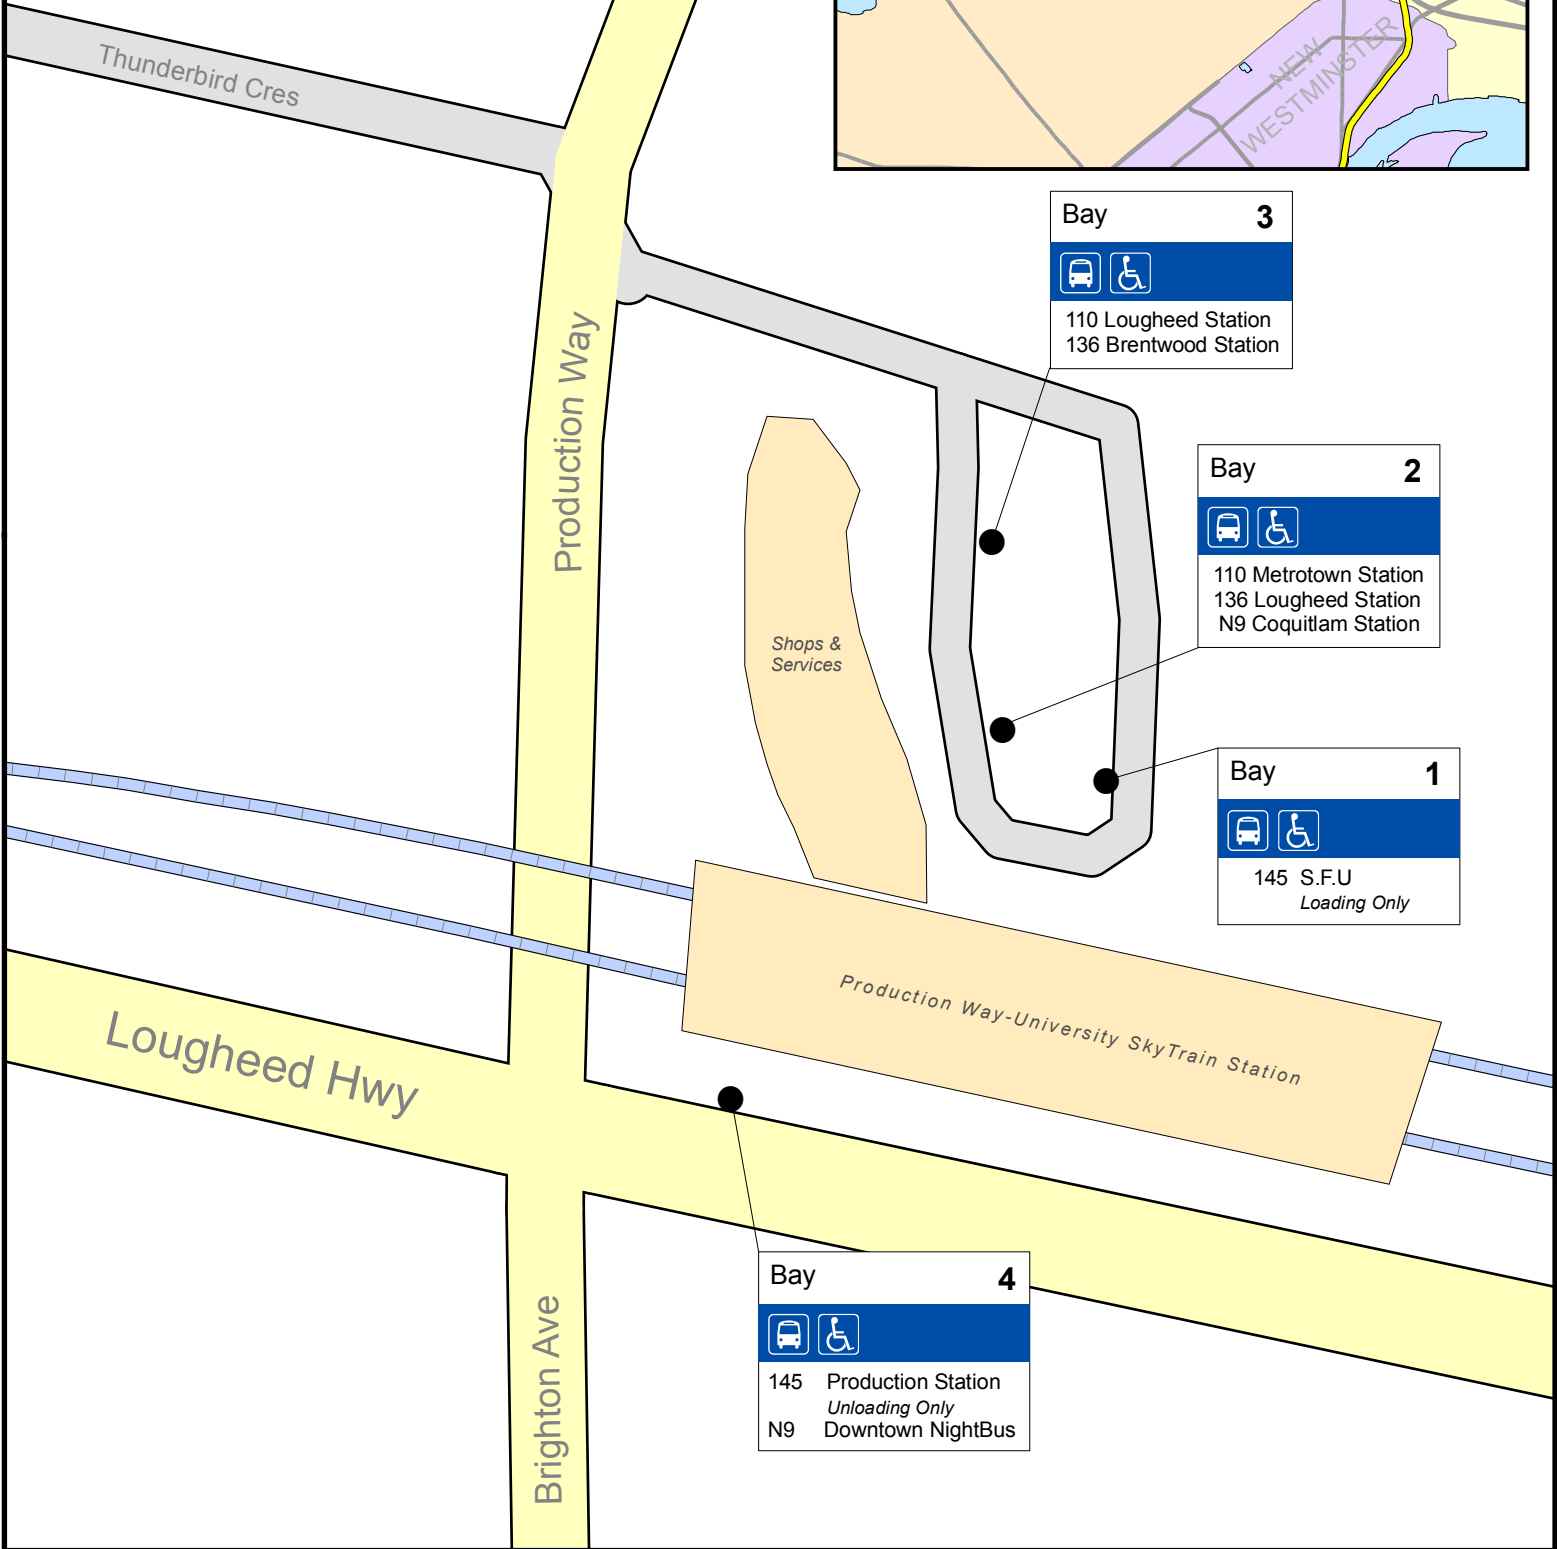

Production Way- University Station

June 2008

For route information
visit www.translink.bc.ca

CMB Service Planning

Bay 3

110 Lougheed Station
136 Brentwood Station

Bay 2

110 Metrotown Station
136 Lougheed Station
N9 Coquitlam Station

Bay 1

145 S.F.U
Loading Only

Bay 4

145 Production Station
Unloading Only
N9 Downtown NightBus

Shops & Services

Production Way-University SkyTrain Station

Thunderbird Cres

Production Way

Lougheed Hwy

Brighton Ave

Production Way-University SkyTrain Station

COQUITLAM

NEW WESTMINSTER

BURNABY