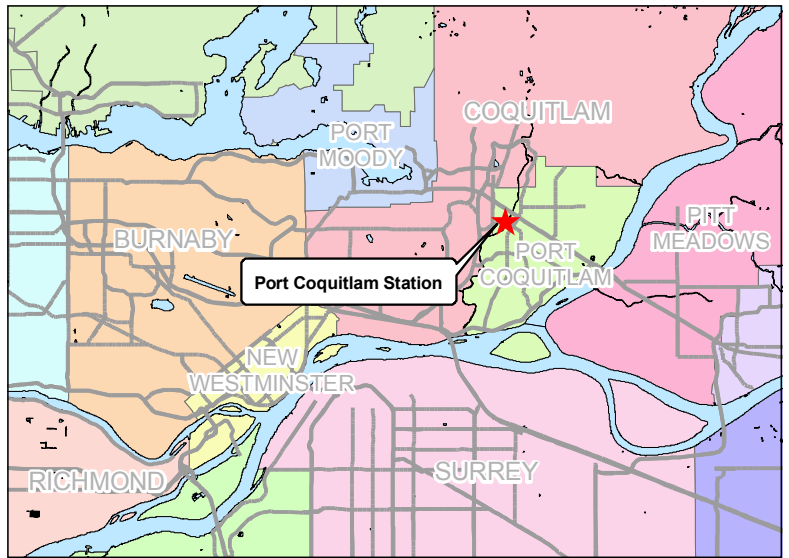

Port Coquitlam Station

N

May 2010

For route information visit www.translink.ca

CMBC Service Planning

Kingsway Ave

Port Coquitlam Station

Bay 4

160 Vancouver

Bay 1

C38 Coquitlam Station
C40 Meridian

Bay 5

C36 Port Coquitlam South

Bay 2

C37 Prairie
C37 Riverside

Bay 6

159 Braid Station

Bay 3

C38 Prairie
C38 River Springs

Wilson Ave

Terry Fox Library

Port Coquitlam Recreation Centre

Port Coquitlam Station