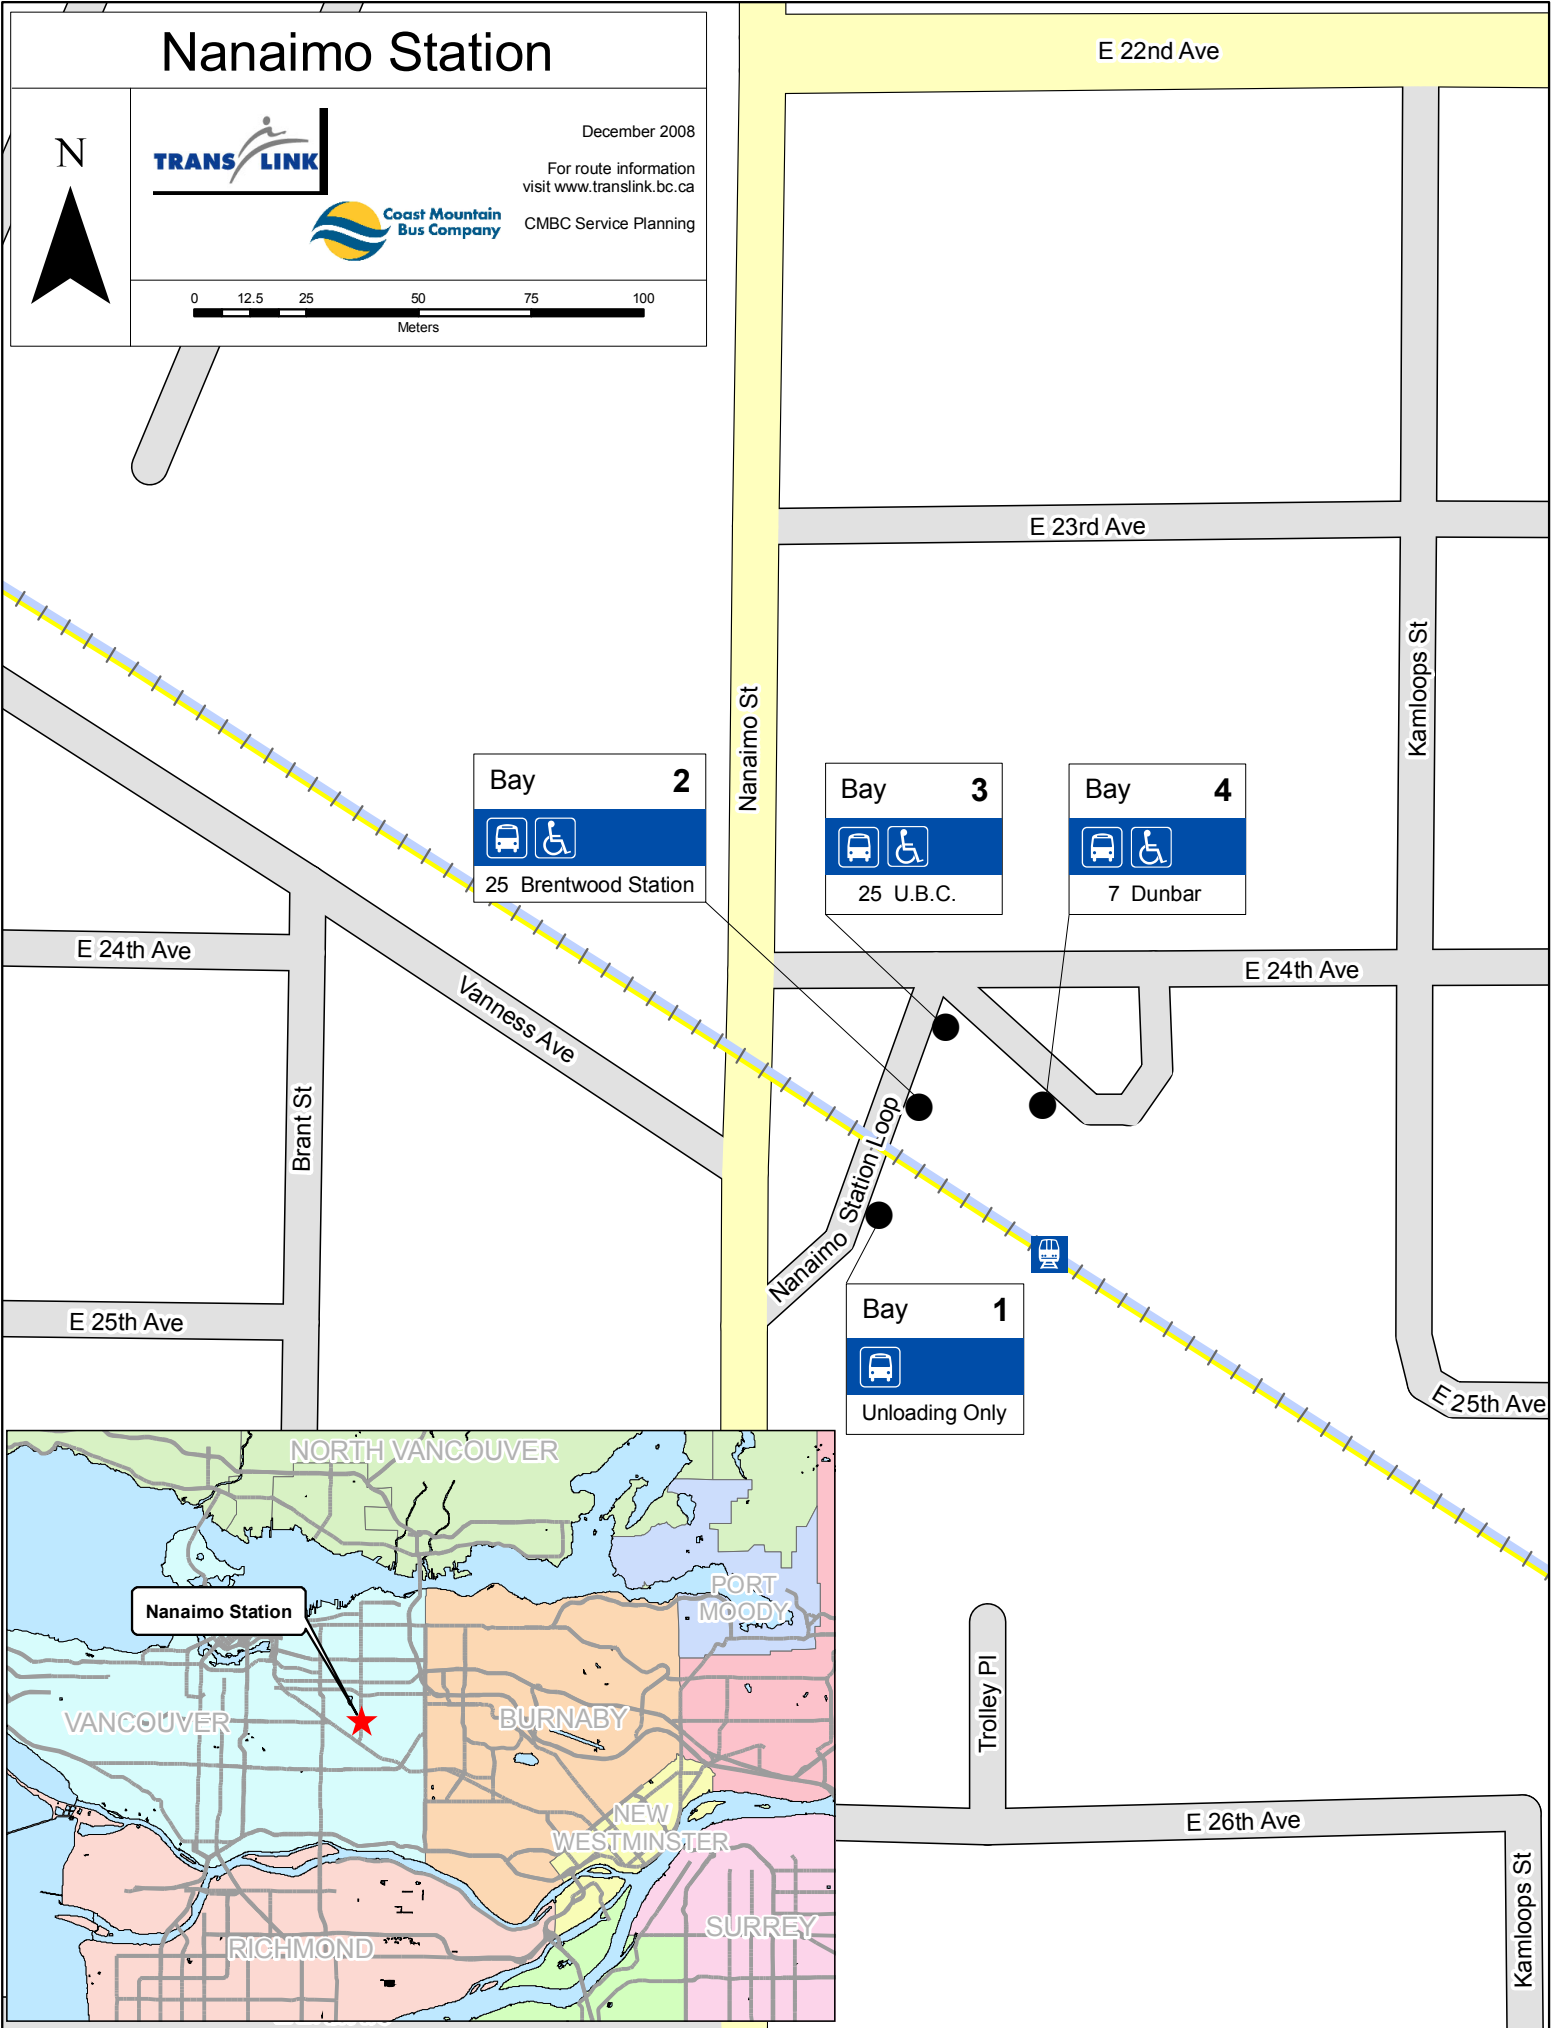

Nanaimo Station

N

December 2008

For route information visit www.translink.bc.ca

CMBC Service Planning

Bay 2
[Bus icon] [Wheelchair icon]
25 Brentwood Station

Bay 3
[Bus icon] [Wheelchair icon]
25 U.B.C.

Bay 4
[Bus icon] [Wheelchair icon]
7 Dunbar

Bay 1
[Bus icon]
Unloading Only