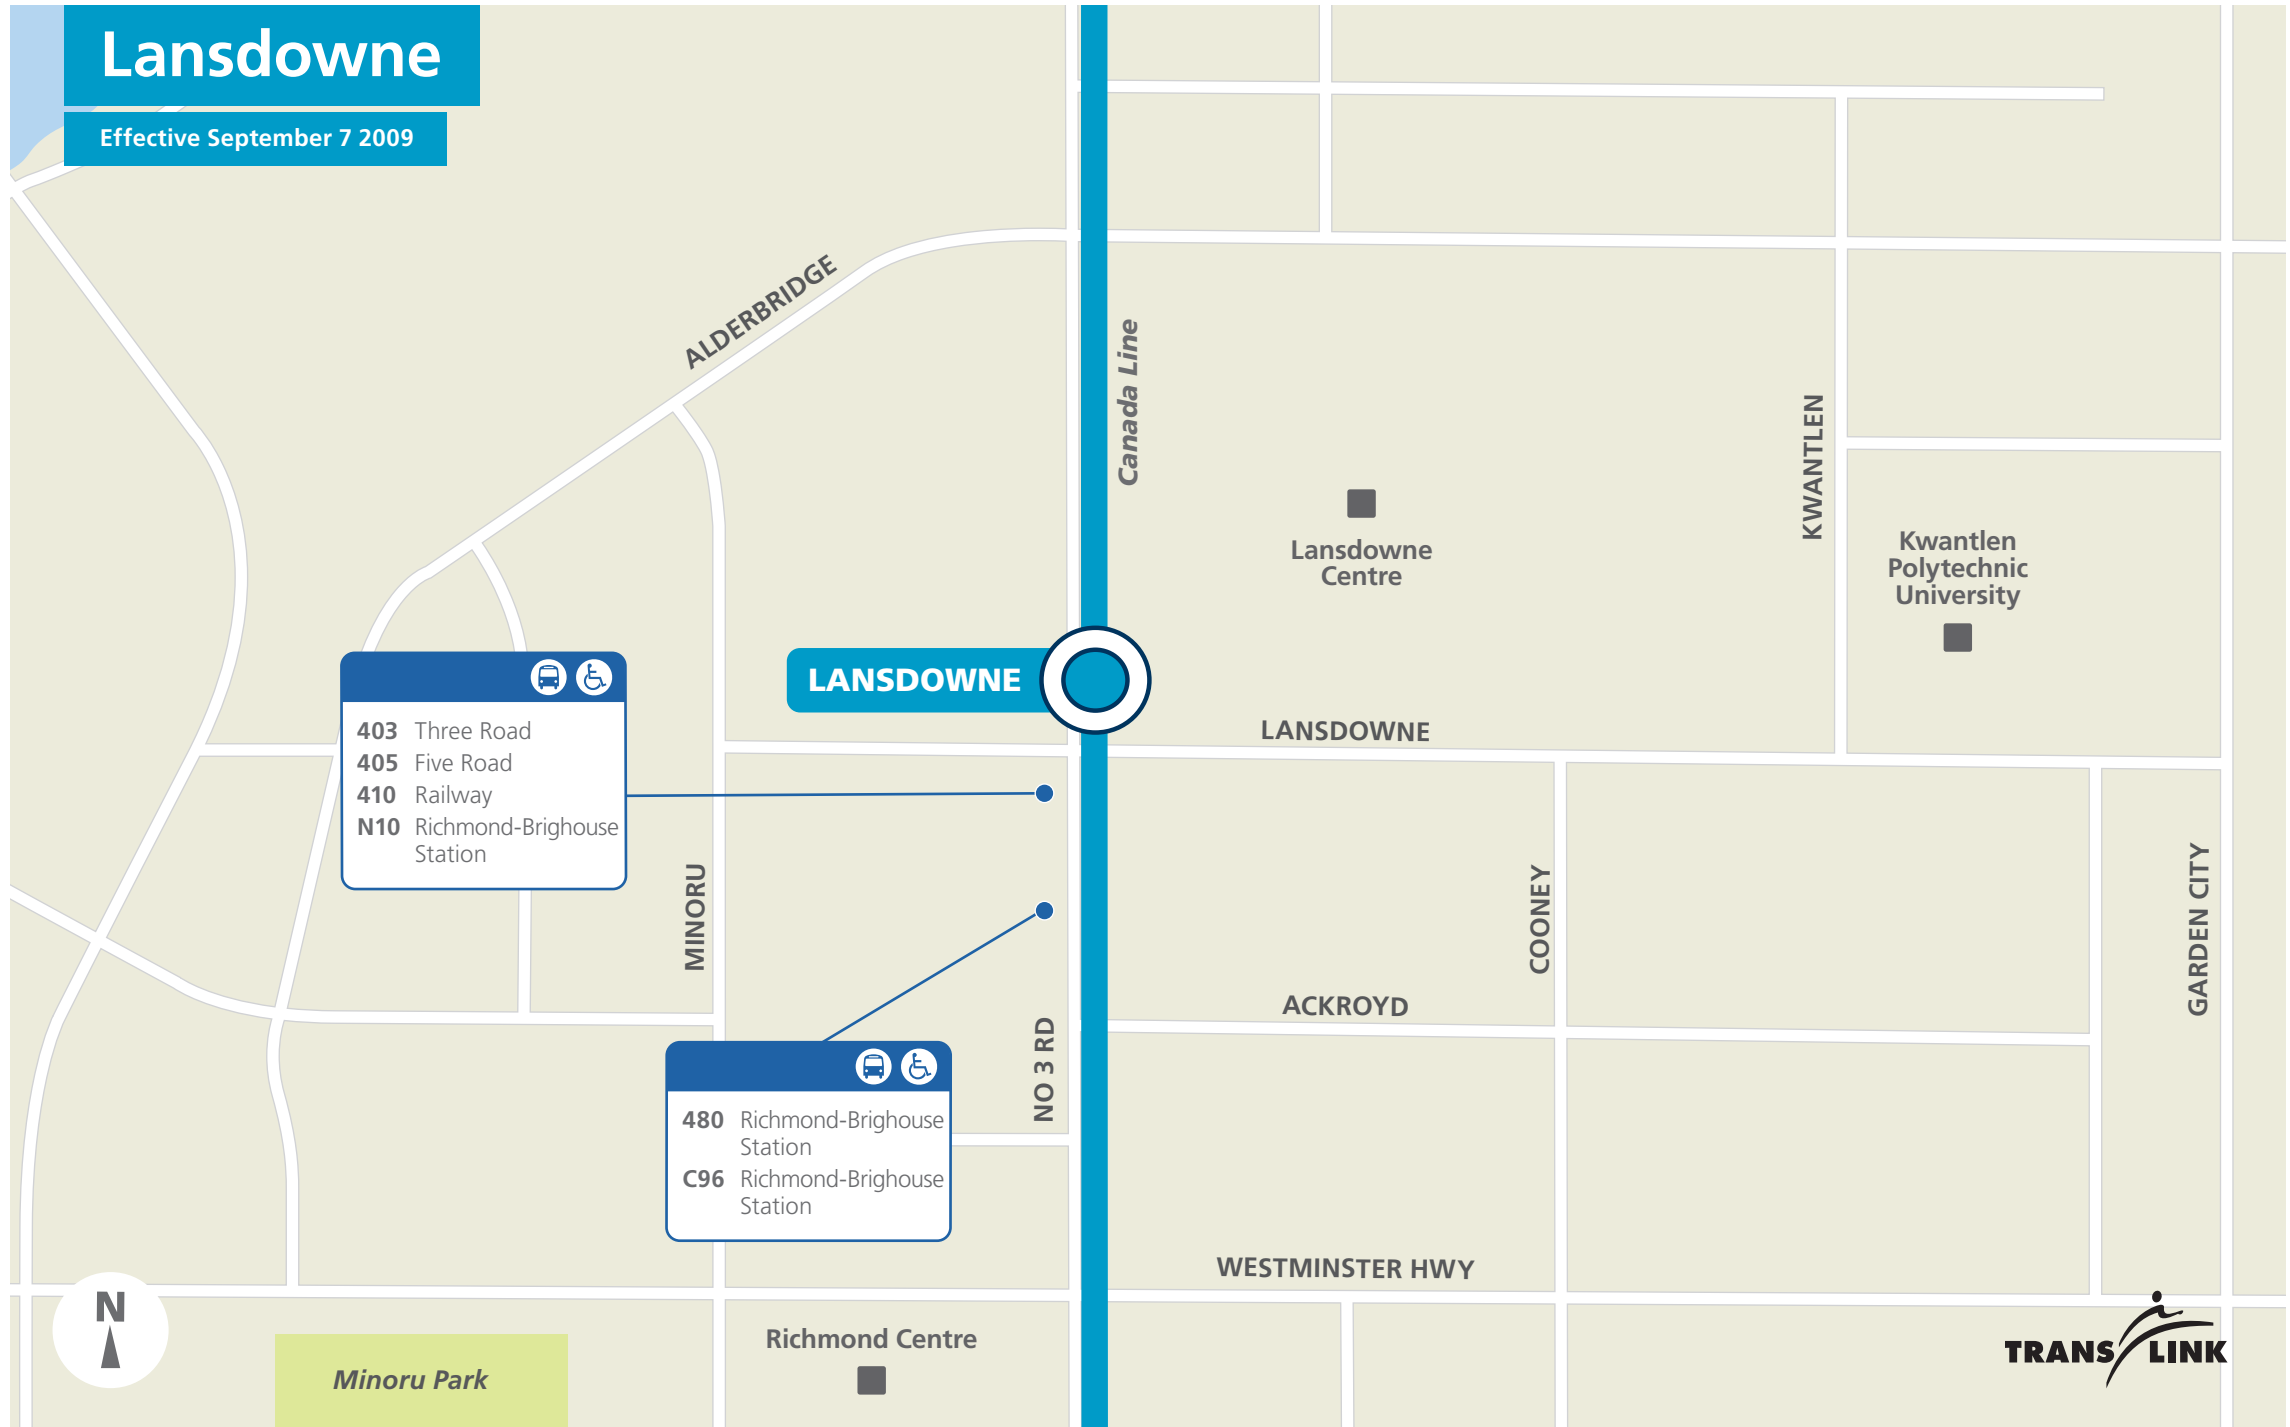

Lansdowne

Effective September 7 2009

- 403 Three Road
- 405 Five Road
- 410 Railway
- N10 Richmond-Brighouse Station

- 480 Richmond-Brighouse Station
- C96 Richmond-Brighouse Station