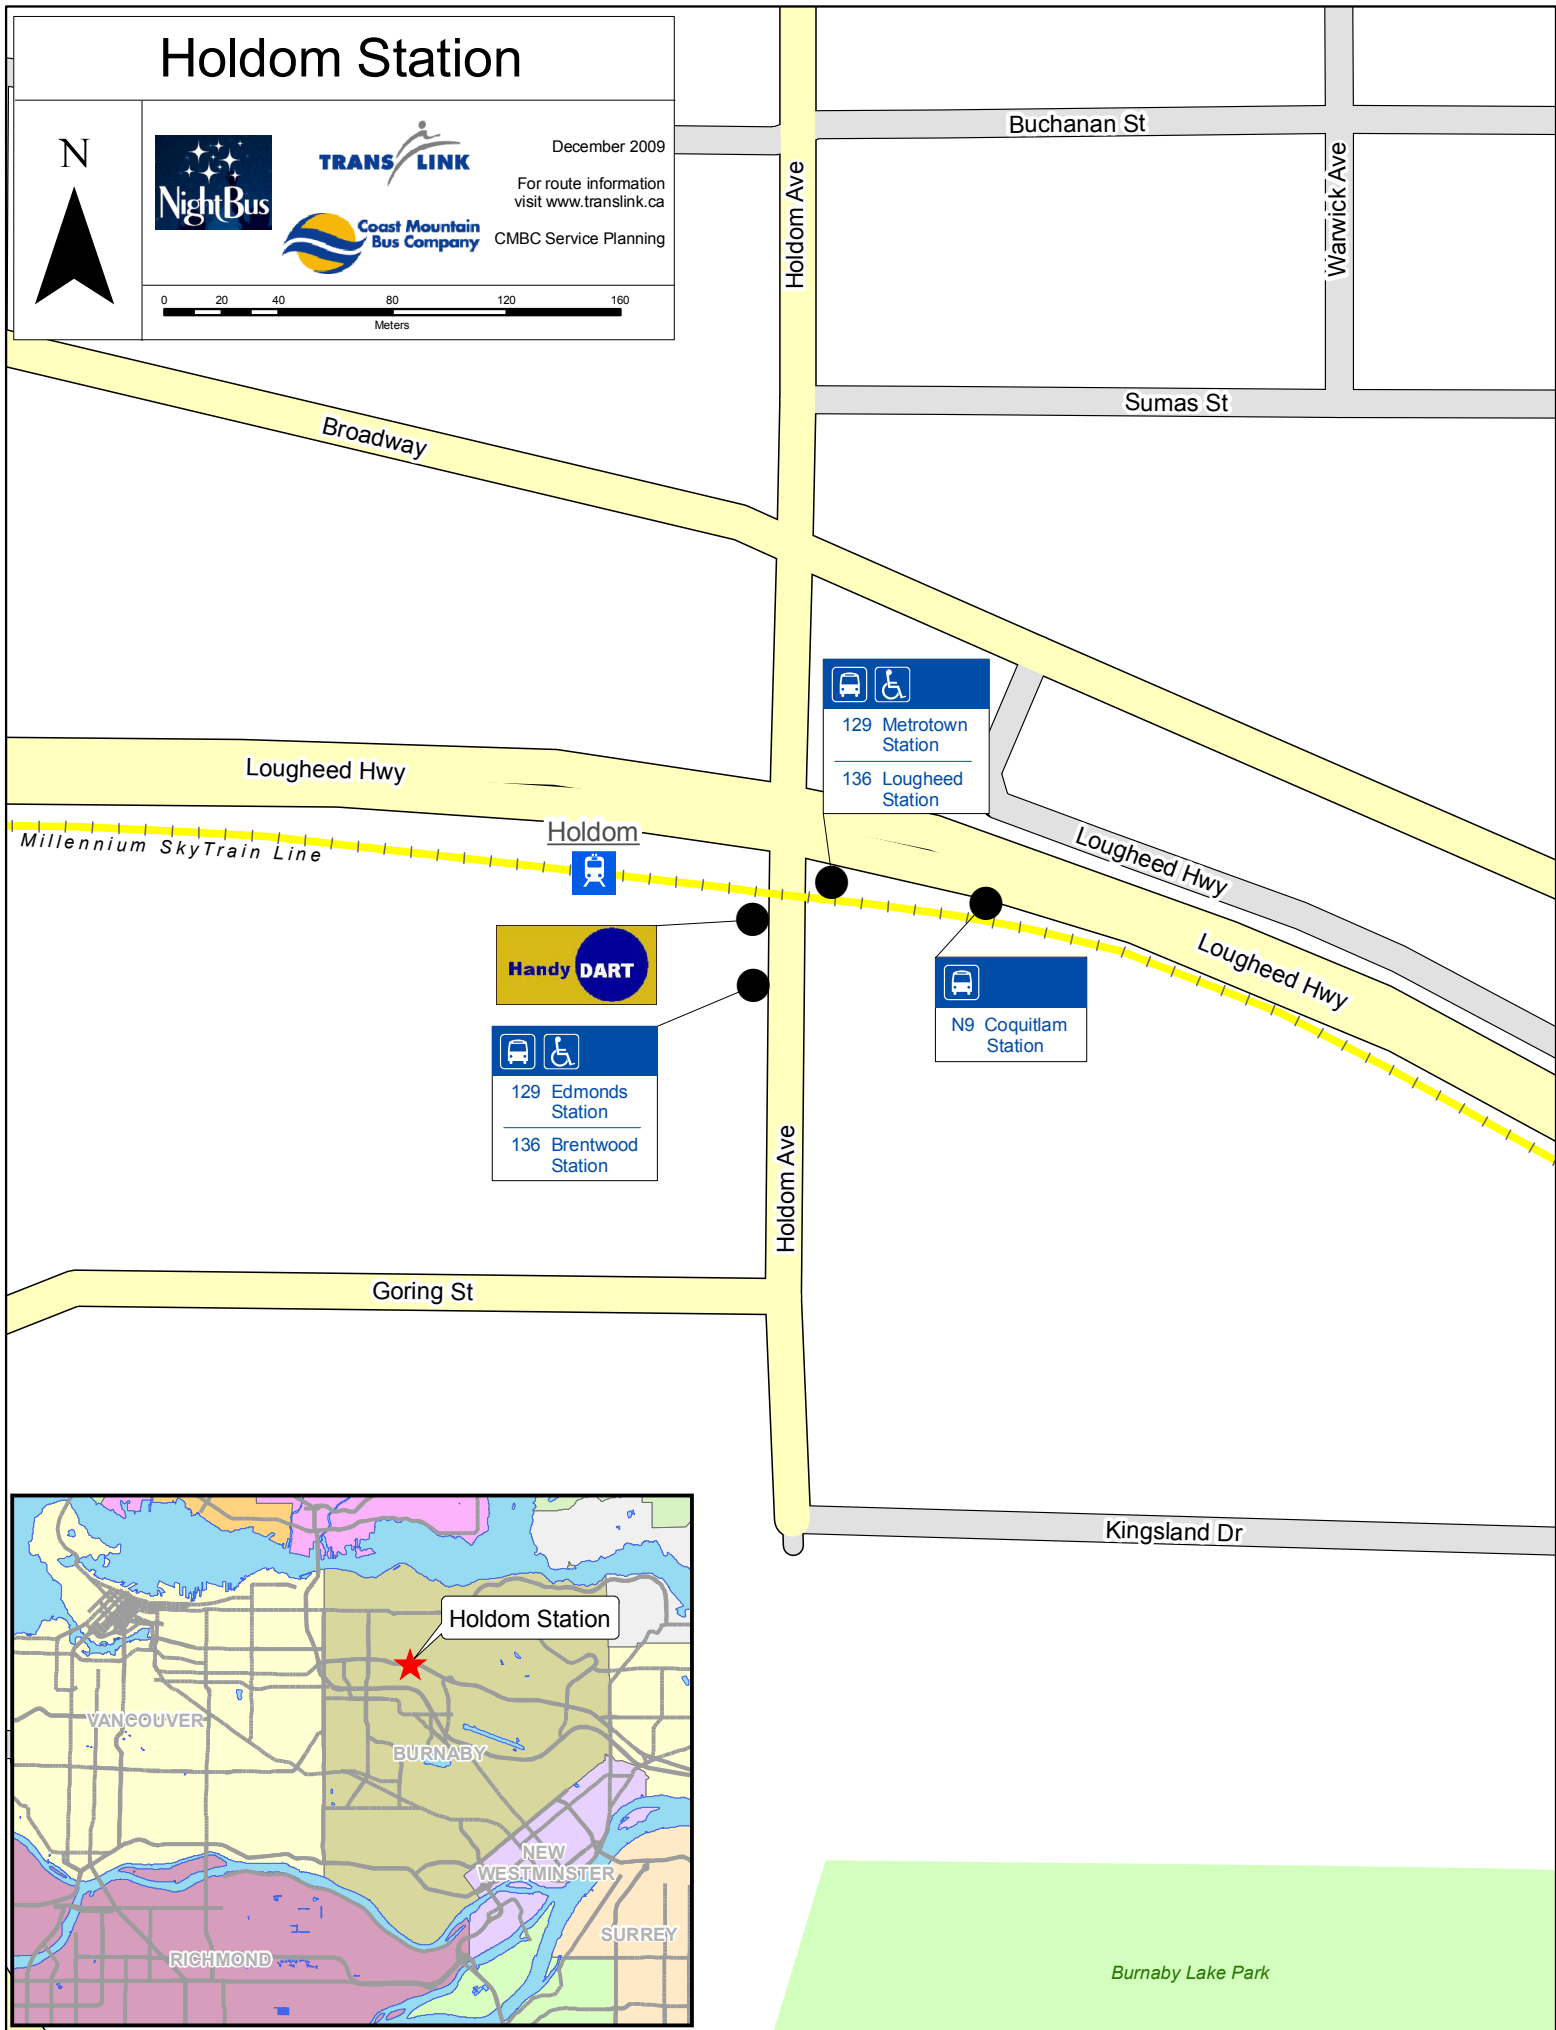

# Holdom Station

December 2009

For route information  
visit [www.translink.ca](http://www.translink.ca)

CMBC Service Planning

   
129 Metrotown Station  
136 Lougheed Station

  
N9 Coquitlam Station

**Handy DART**

   
129 Edmonds Station  
136 Brentwood Station

Burnaby Lake Park