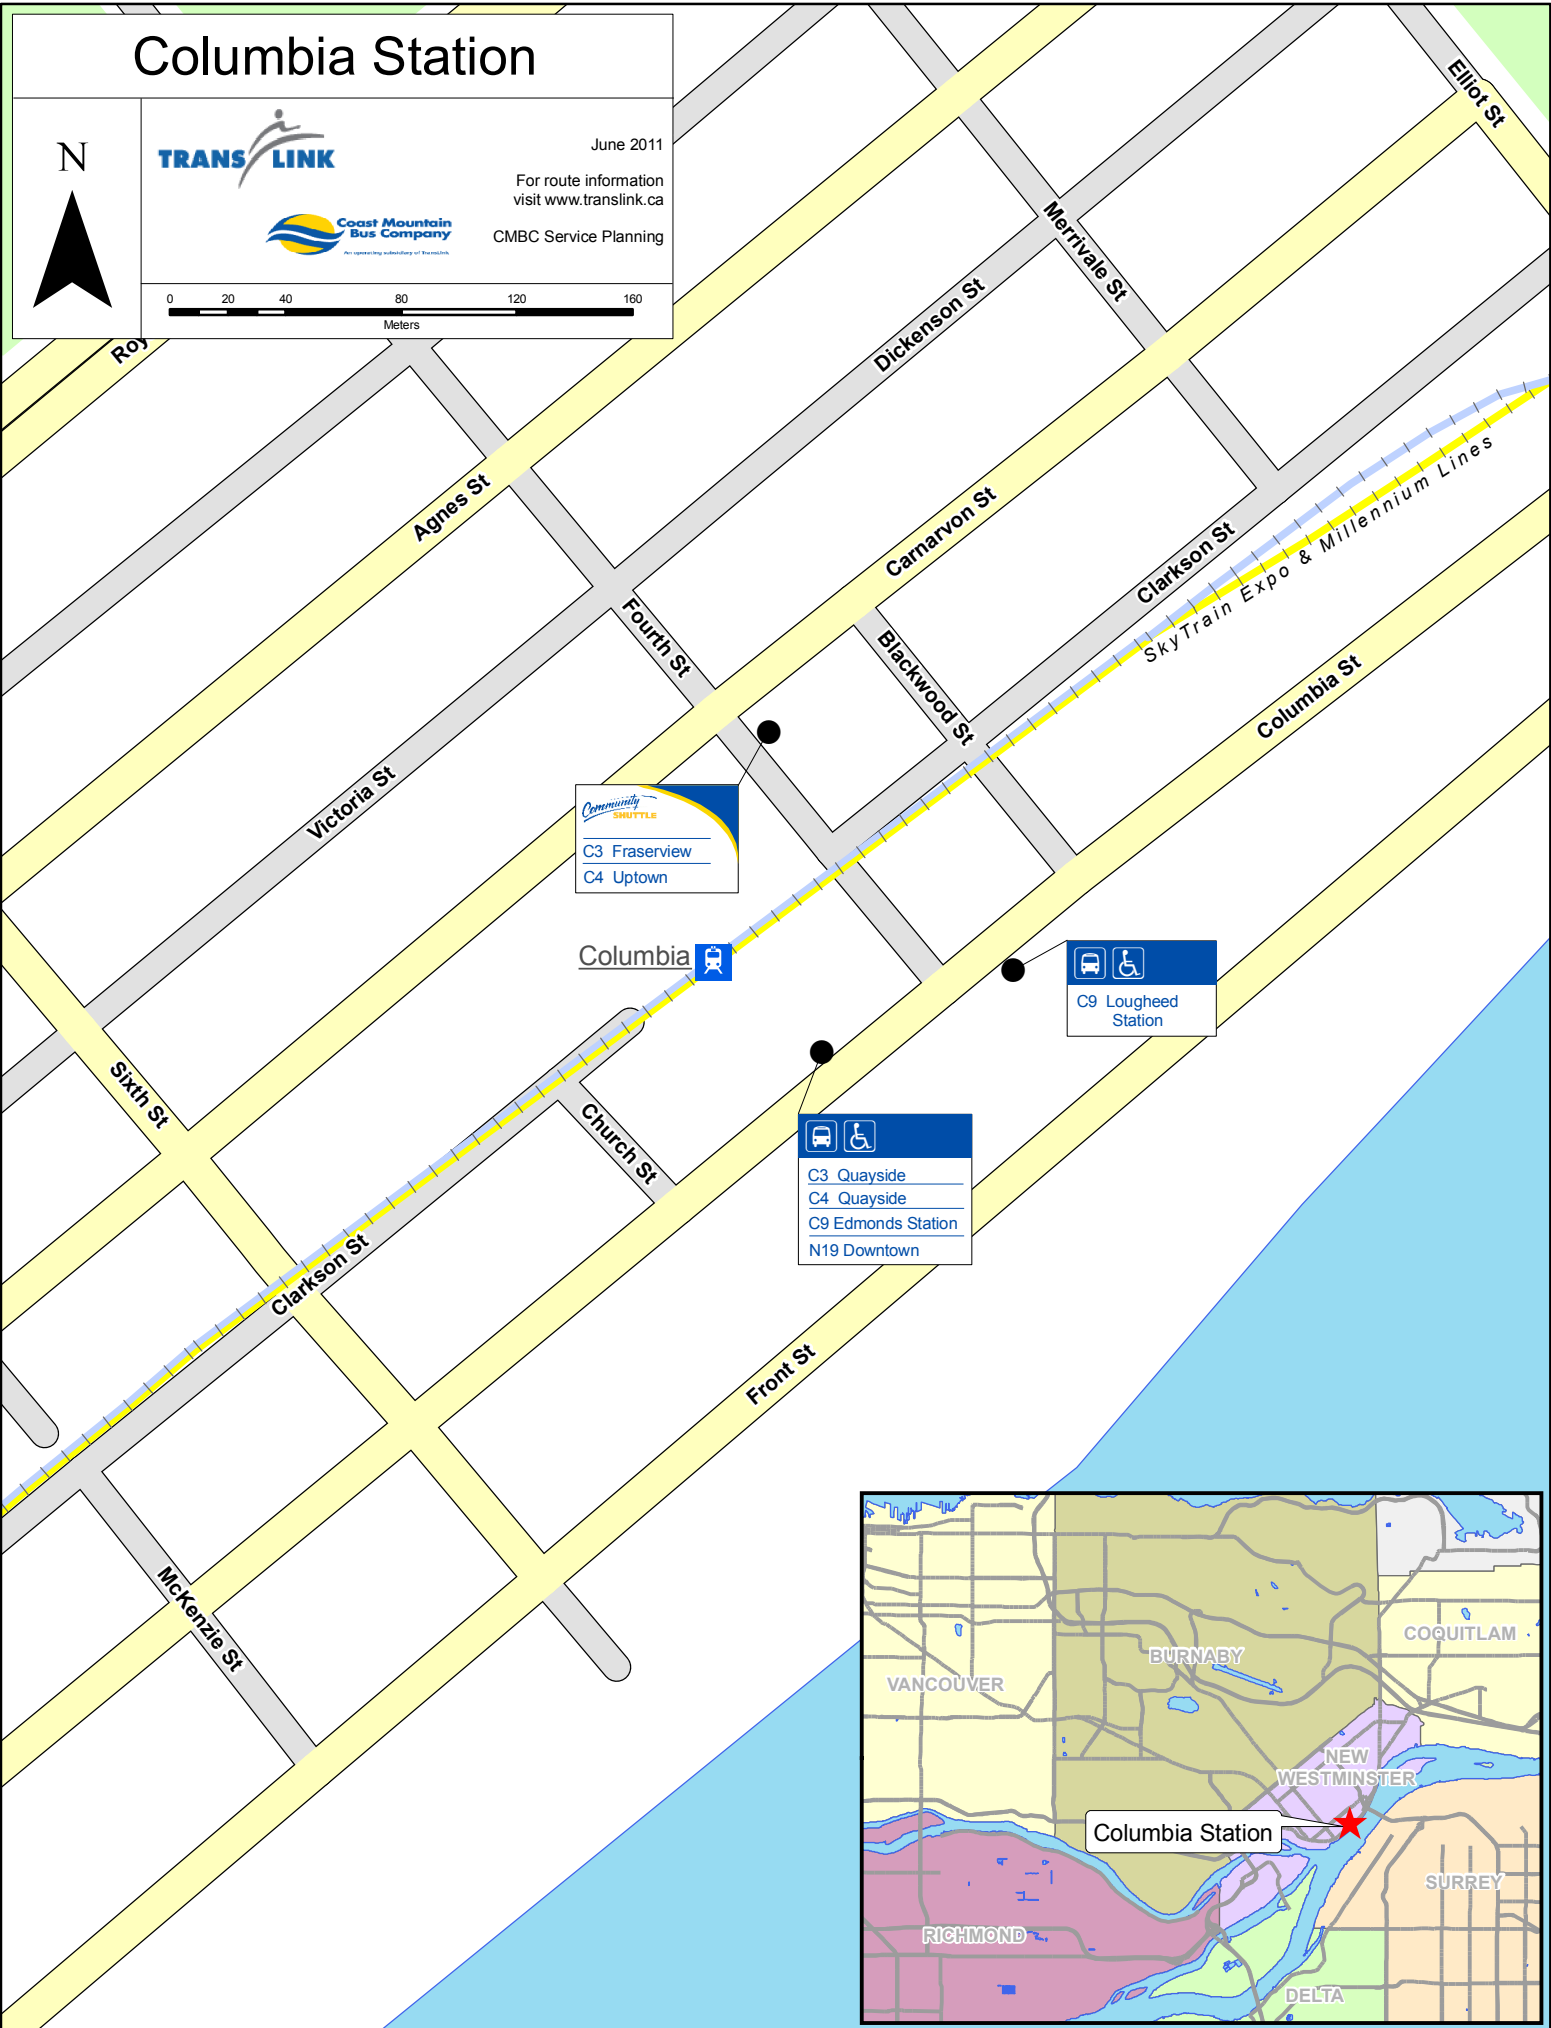

# Columbia Station

June 2011

For route information  
visit [www.translink.ca](http://www.translink.ca)

CMBC Service Planning

**Community SHUTTLE**  
C3 Fraserview  
C4 Uptown

**Columbia**

C9 Lougheed Station

C3 Quayside  
C4 Quayside  
C9 Edmonds Station  
N19 Downtown