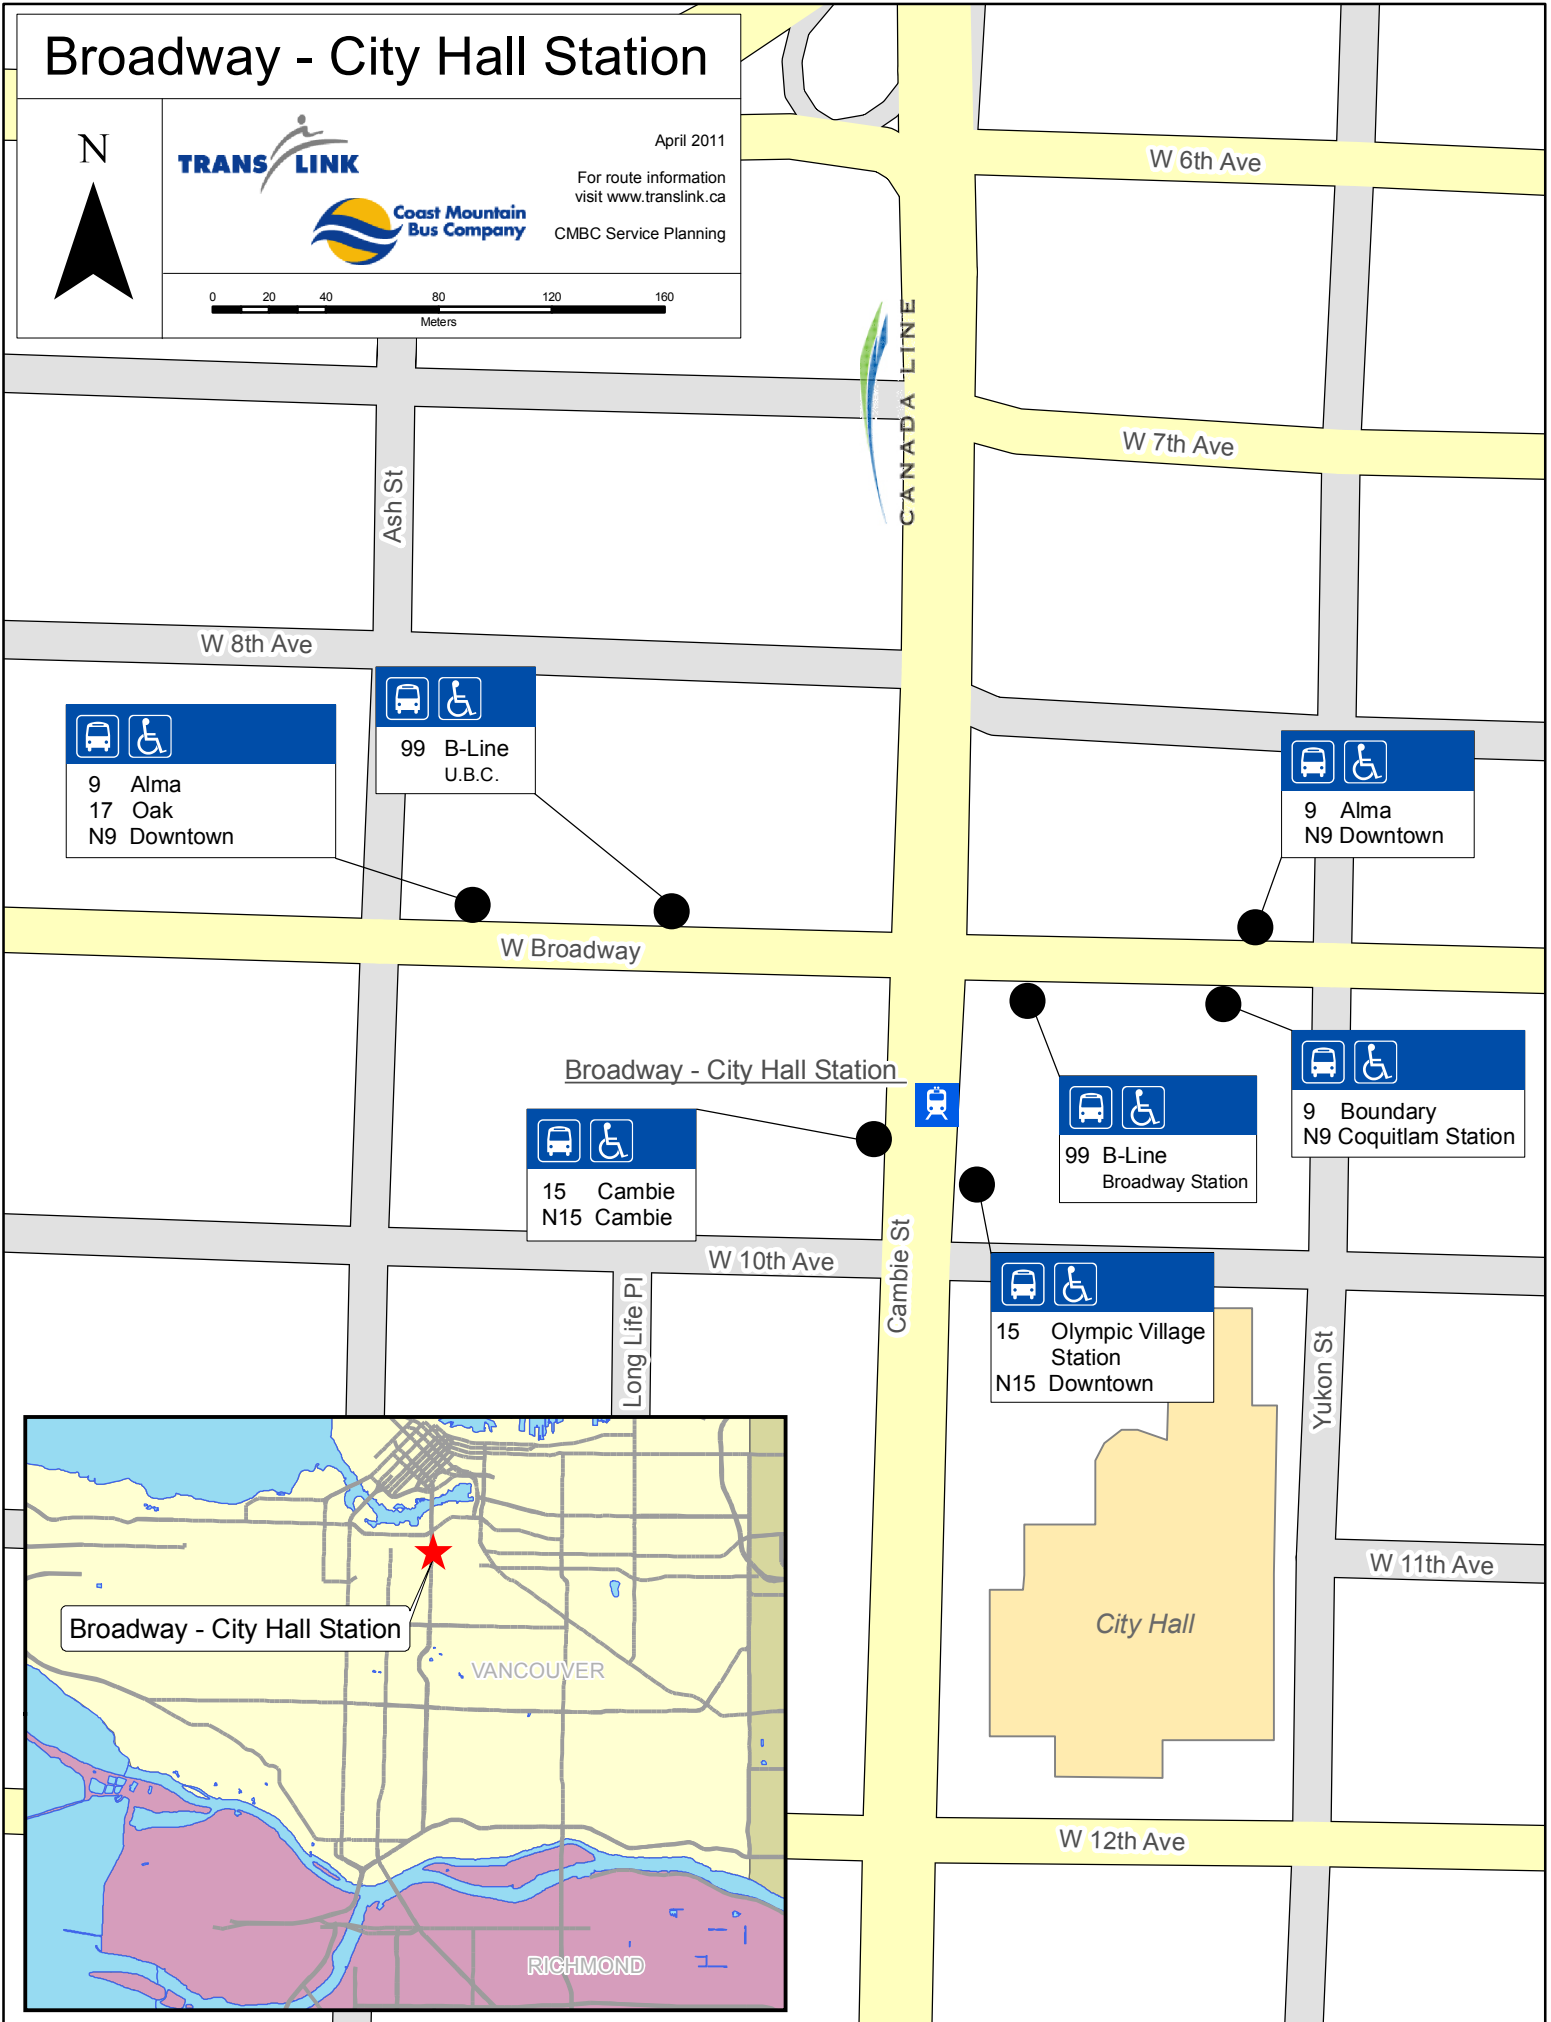

Broadway - City Hall Station

April 2011

For route information
visit www.translink.ca

CMBC Service Planning

Broadway - City Hall Station

VANCOUVER

RICHMOND

 
9 Alma
17 Oak
N9 Downtown

 
99 B-Line
U.B.C.

 
9 Alma
N9 Downtown

 
15 Cambie
N15 Cambie

 
99 B-Line
Broadway Station

 
9 Boundary
N9 Coquitlam Station

 
15 Olympic Village
Station
N15 Downtown

W 12th Ave

W 11th Ave

W 10th Ave

W Broadway

W 8th Ave

W 7th Ave

W 6th Ave

CANADA LINE

Cambie St

Long Life Pl