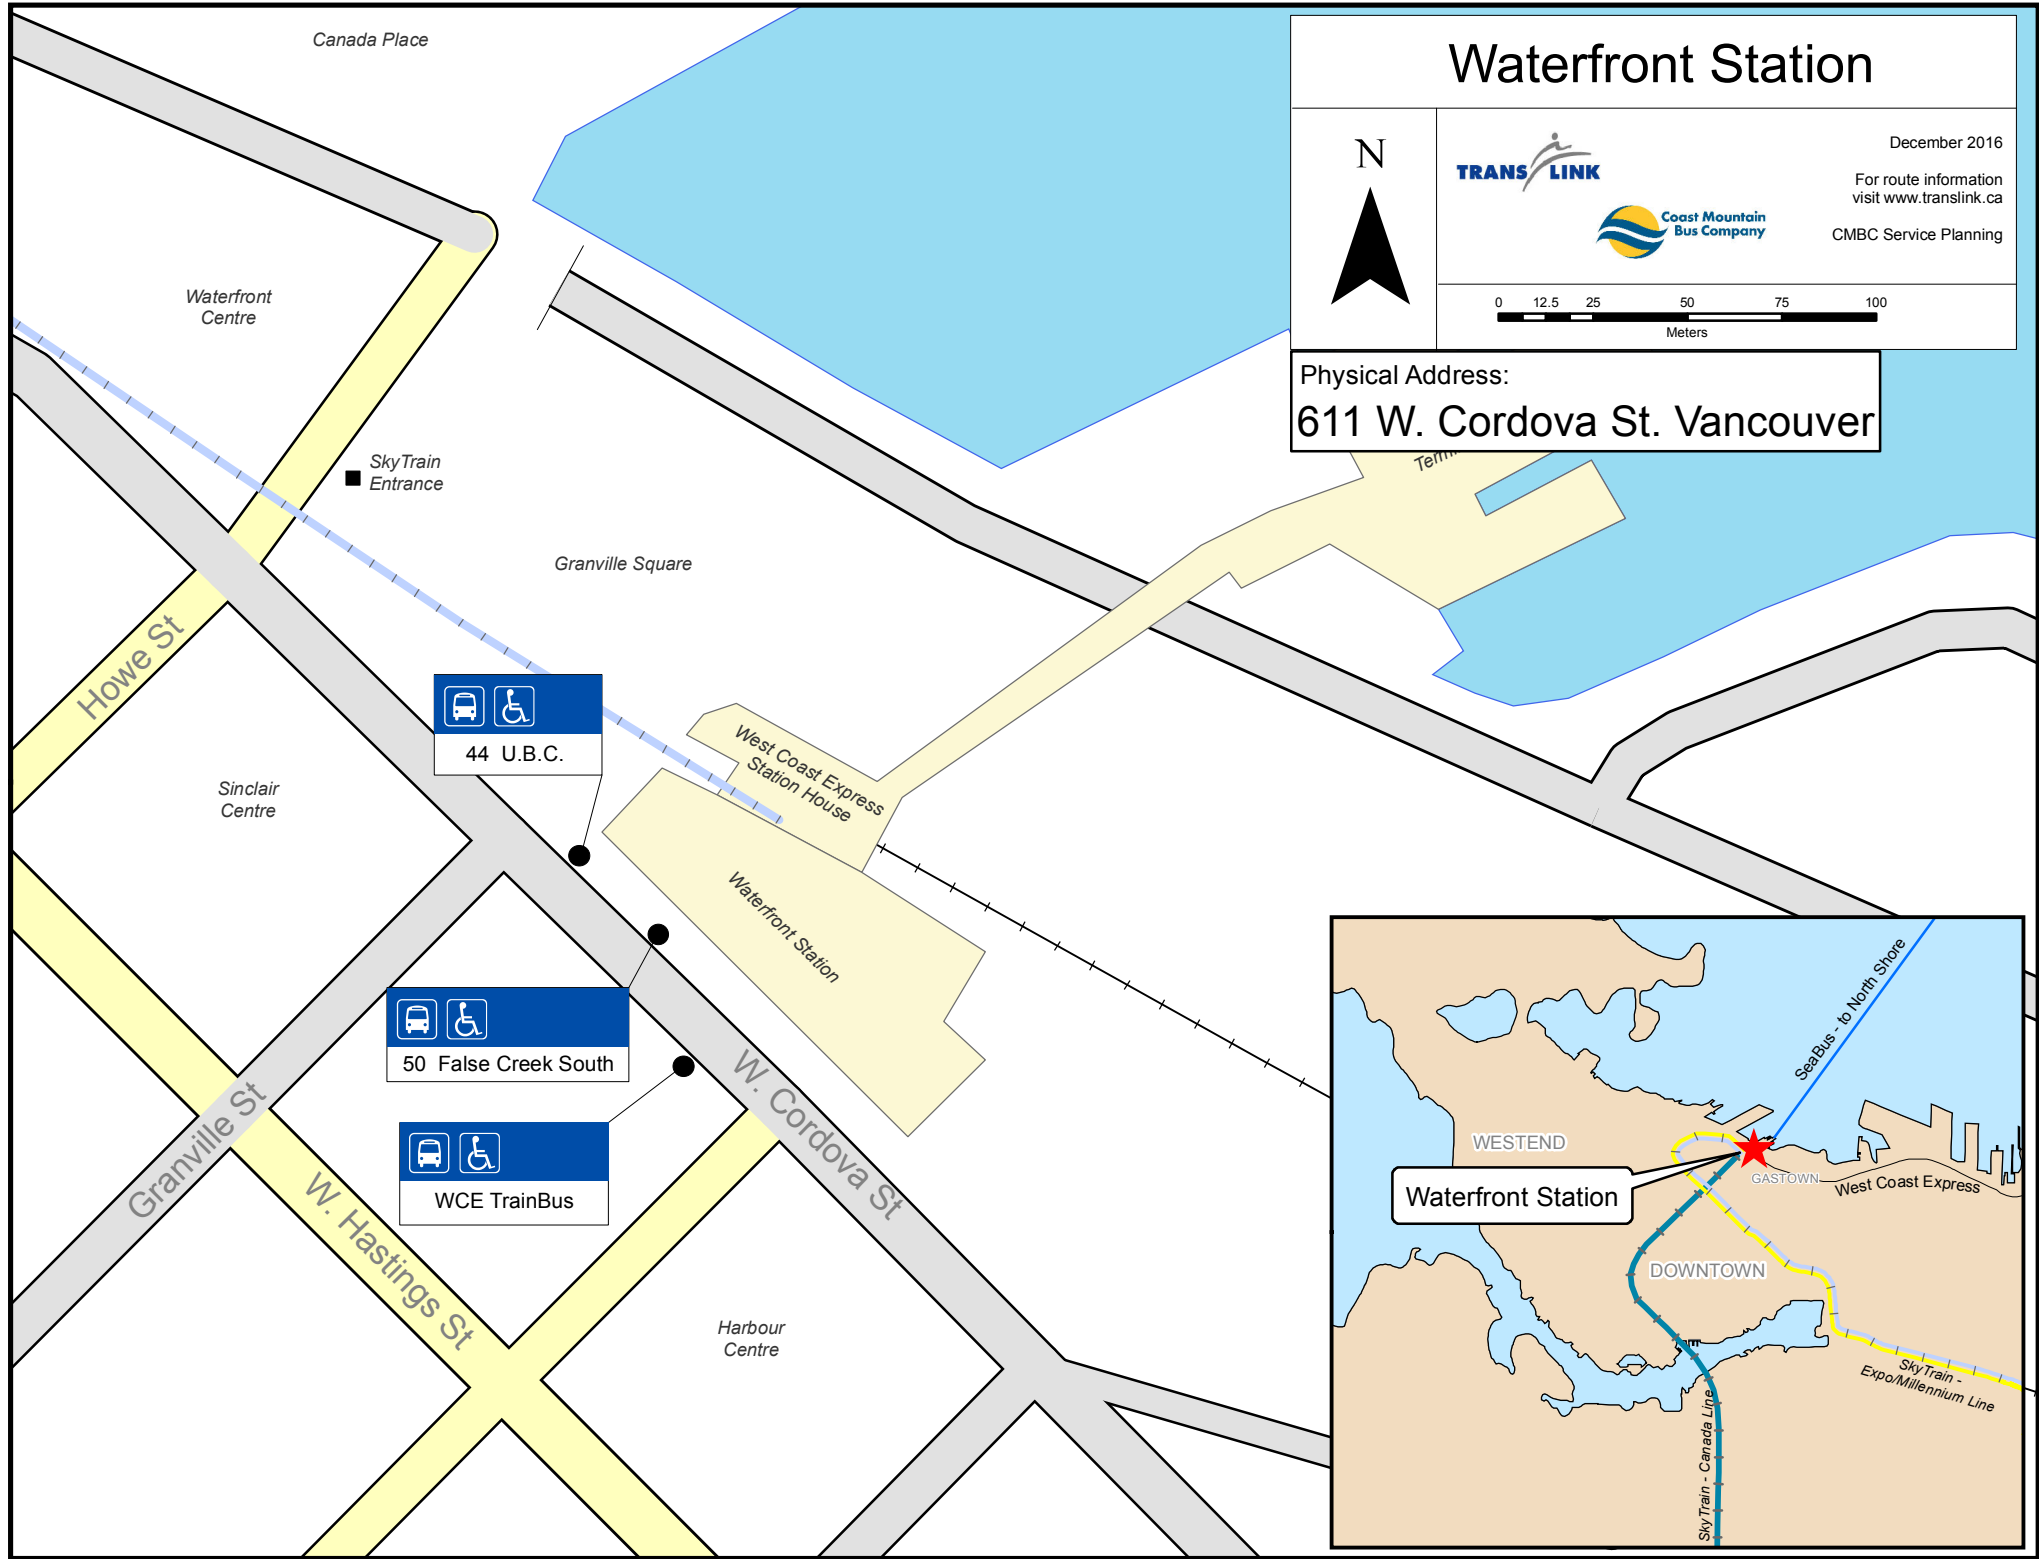

Canada Place

Waterfront Station

N

December 2016

For route information visit www.translink.ca

CMBC Service Planning

Physical Address:
611 W. Cordova St. Vancouver

SkyTrain
Entrance

44 U.B.C.

50 False Creek South

WCE TrainBus

West Coast Express
Station House

Waterfront Station

Harbour
Centre

Waterfront Station

WESTEND

DOWNTOWN

GASTOWN

West Coast Express

SeaBus - to North Shore

SkyTrain - Canada Line

SkyTrain -
Expo/Millennium Line

Howe St

Granville St

W. Hastings St

W. Cordova St

Waterfront
Centre

Sinclair
Centre

Granville Square