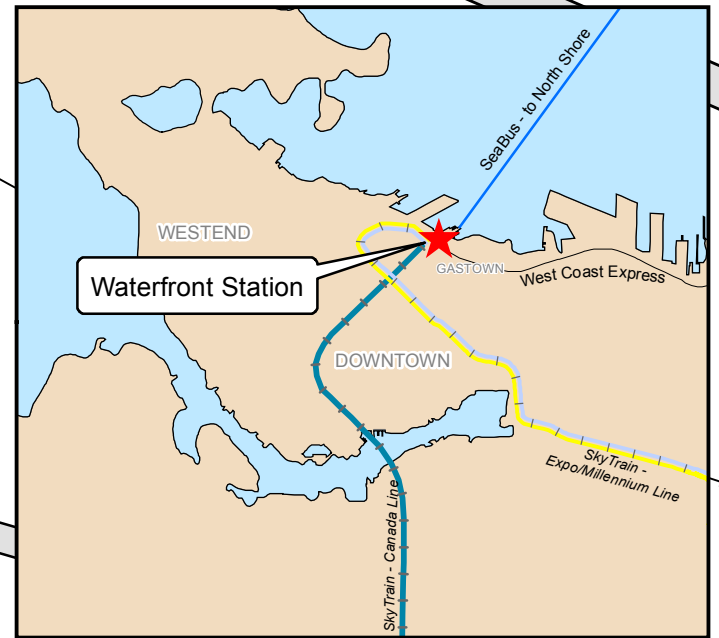

Canada Place

Waterfront Station

N

December 2016

For route information visit www.translink.ca

CMBC Service Planning

Physical Address:
611 W. Cordova St. Vancouver

SkyTrain
Entrance

44 U.B.C.

50 False Creek South

WCE TrainBus

West Coast Express
Station House

Waterfront Station

Harbour
Centre

Waterfront Station

WESTEND

DOWNTOWN

GASTOWN

West Coast Express

SeaBus - to North Shore

SkyTrain - Canada Line

SkyTrain -
Expo/Millennium Line

Howe St

Granville St

W. Hastings St

W. Cordova St

Waterfront
Centre

Sinclair
Centre

Granville Square