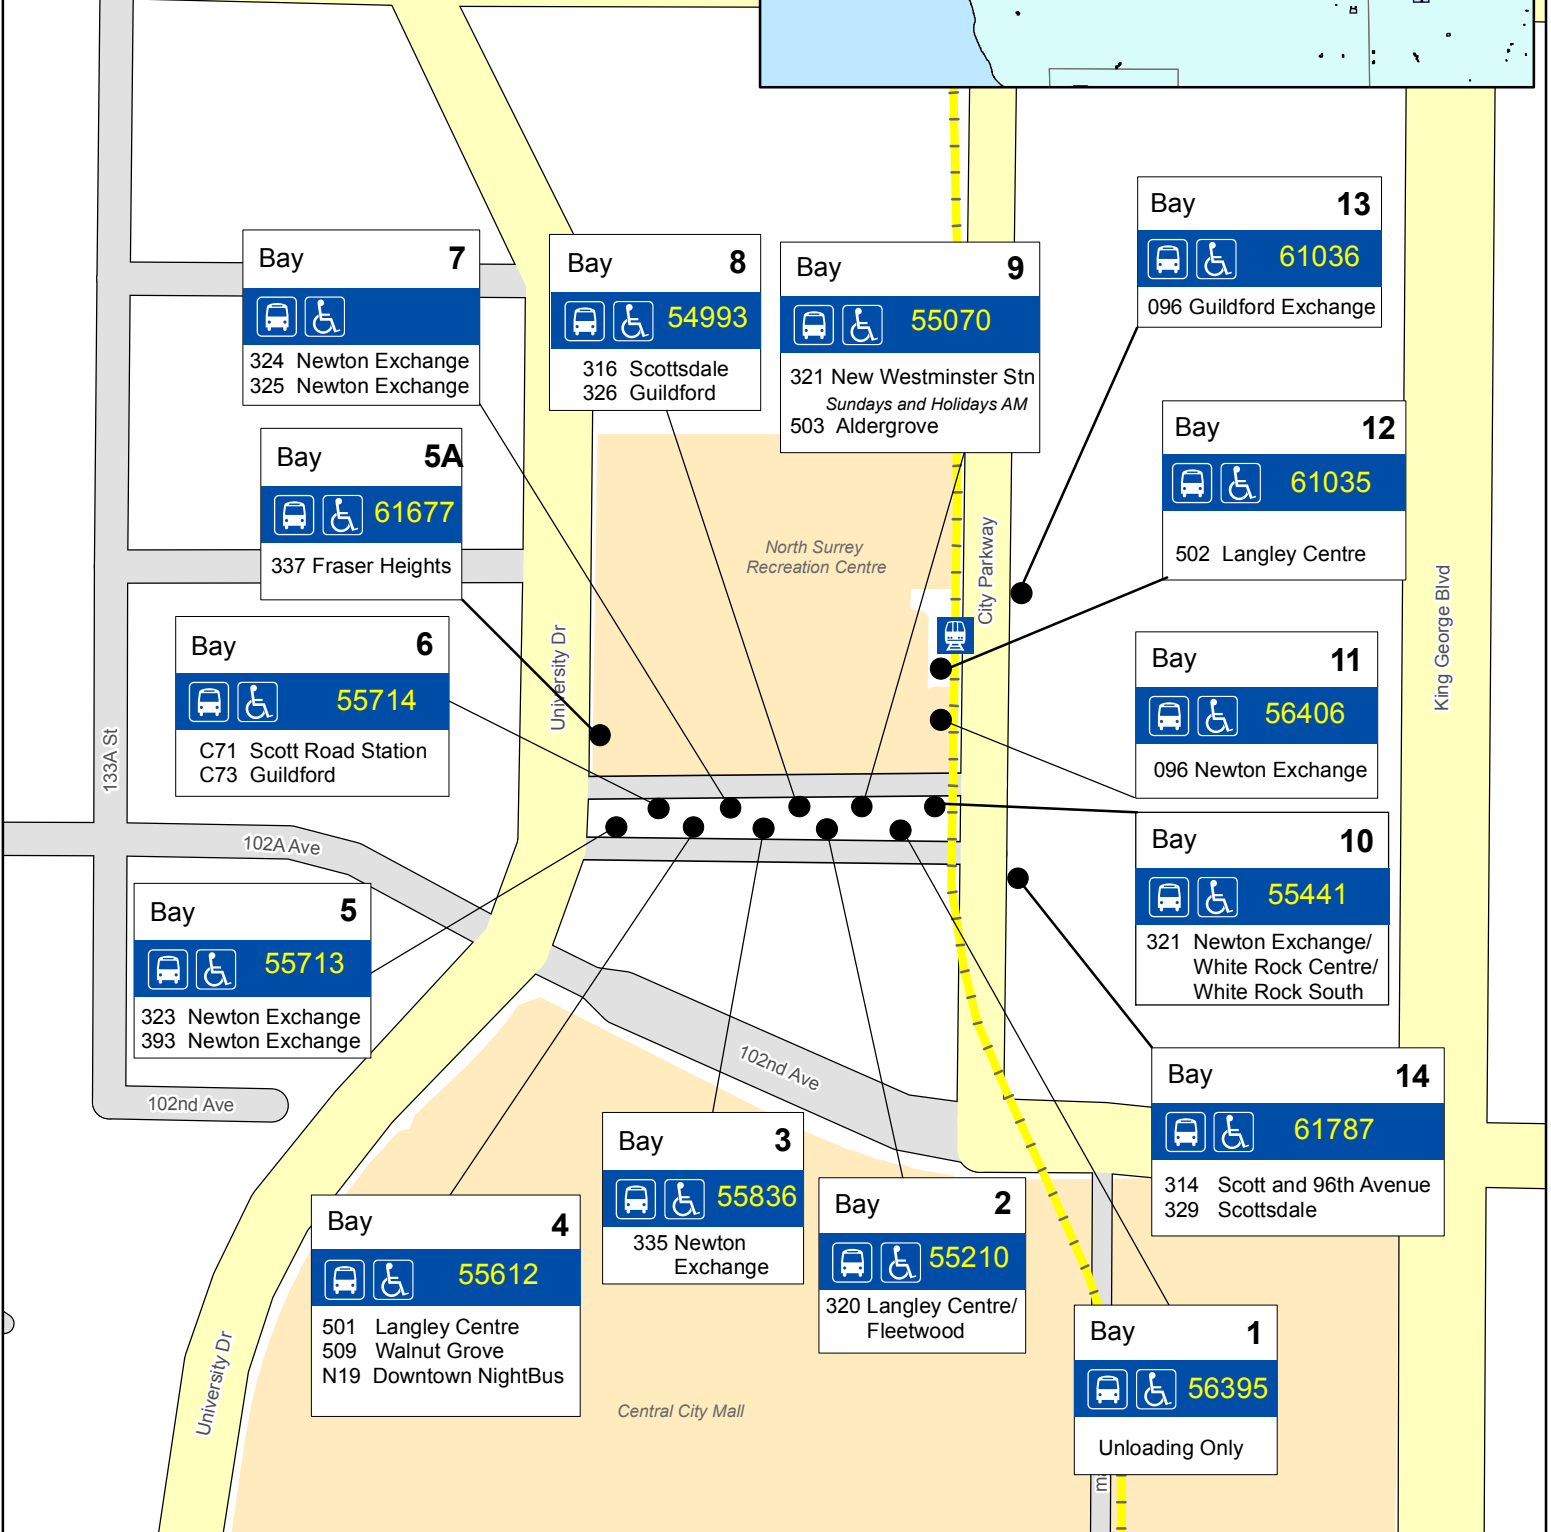

Surrey Central Station

N

Community SHUTTLI

TRANS LINK

December 2016

For route information visit www.translink.ca

CMBC Service Planning

Physical Address:

10278 - 135th St. Surrey

King George Blvd

North Surrey
Recreation Centre

Central City Mall