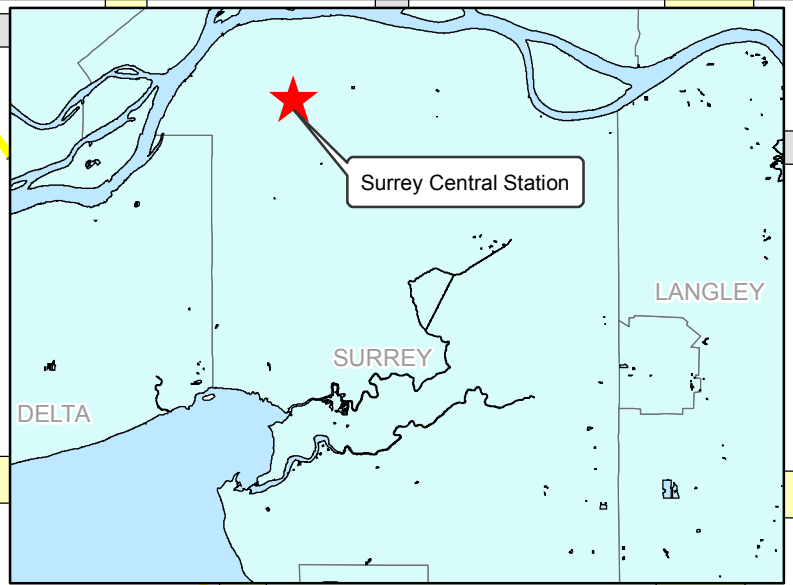

Surrey Central Station

N

Community SHUTTLI

TRANS LINK

December 2016

For route information visit www.translink.ca

CMBC Service Planning

Physical Address:

10278 - 135th St. Surrey

King George Blvd

North Surrey
Recreation Centre

Central City Mall