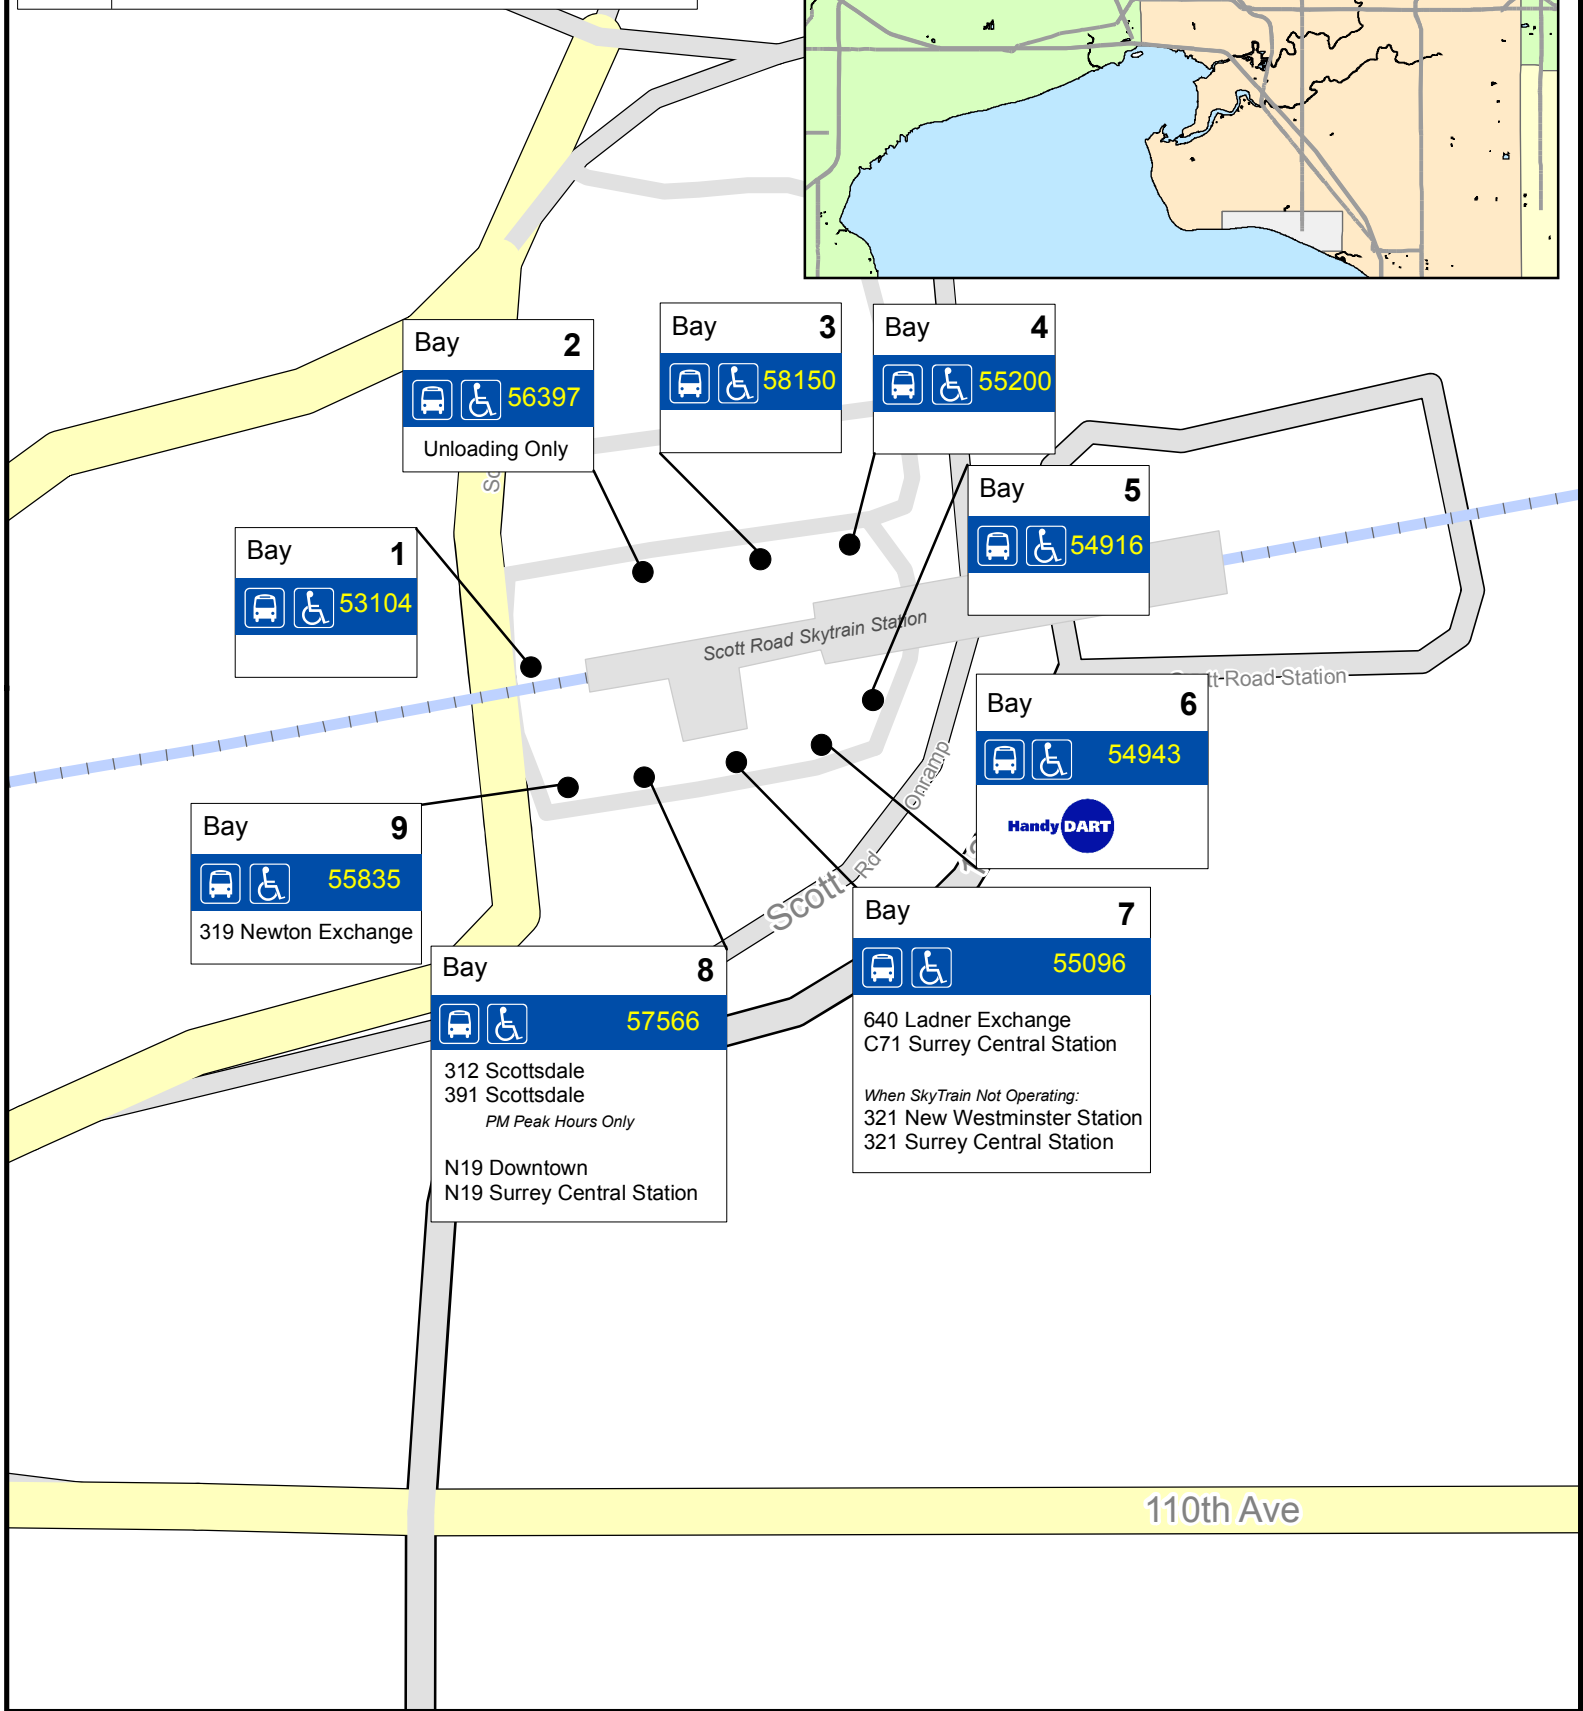

Scott Road Station

N

Community SHUTTLE

TRANS LINK

October 2013

For route information visit www.translink.ca

Coast Mountain Bus Company

CMBC Service Planning

Bay 2
56397
 Unloading Only

Bay 3
58150

Bay 4
55200

Bay 1
53104

Bay 5
54916

Bay 6
54943

Bay 9
55835
 319 Newton Exchange

Bay 8
57566
 312 Scottsdale
 391 Scottsdale
PM Peak Hours Only
 N19 Downtown
 N19 Surrey Central Station

Bay 7
55096
 640 Ladner Exchange
 C71 Surrey Central Station
When SkyTrain Not Operating:
 321 New Westminster Station
 321 Surrey Central Station

110th Ave