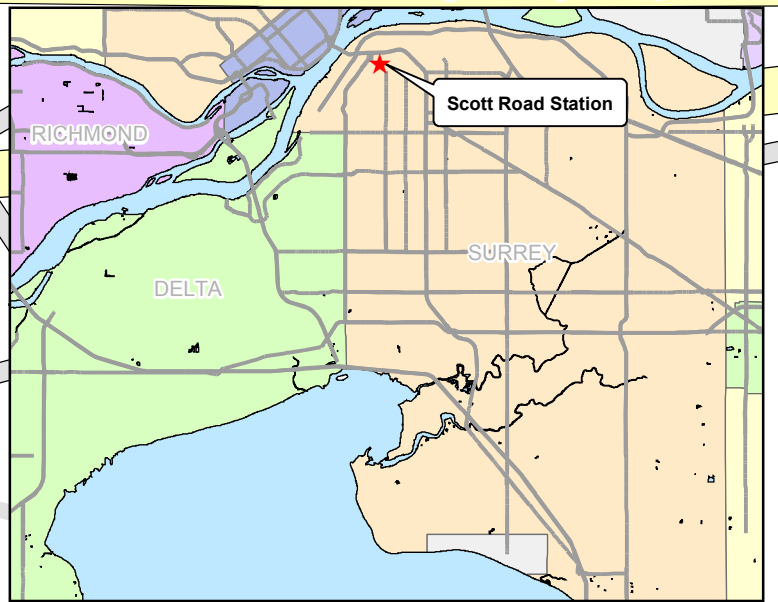

Scott Road Station

N

Community SHUTTLE

TRANS LINK

October 2013

For route information visit www.translink.ca

Coast Mountain Bus Company

CMBC Service Planning

Bay 2
56397
 Unloading Only

Bay 3
58150

Bay 4
55200

Bay 1
53104

Bay 5
54916

Bay 6
54943

Bay 9
55835
 319 Newton Exchange

Bay 8
57566
 312 Scottsdale
 391 Scottsdale
PM Peak Hours Only
 N19 Downtown
 N19 Surrey Central Station

Bay 7
55096
 640 Ladner Exchange
 C71 Surrey Central Station
When SkyTrain Not Operating:
 321 New Westminster Station
 321 Surrey Central Station

110th Ave