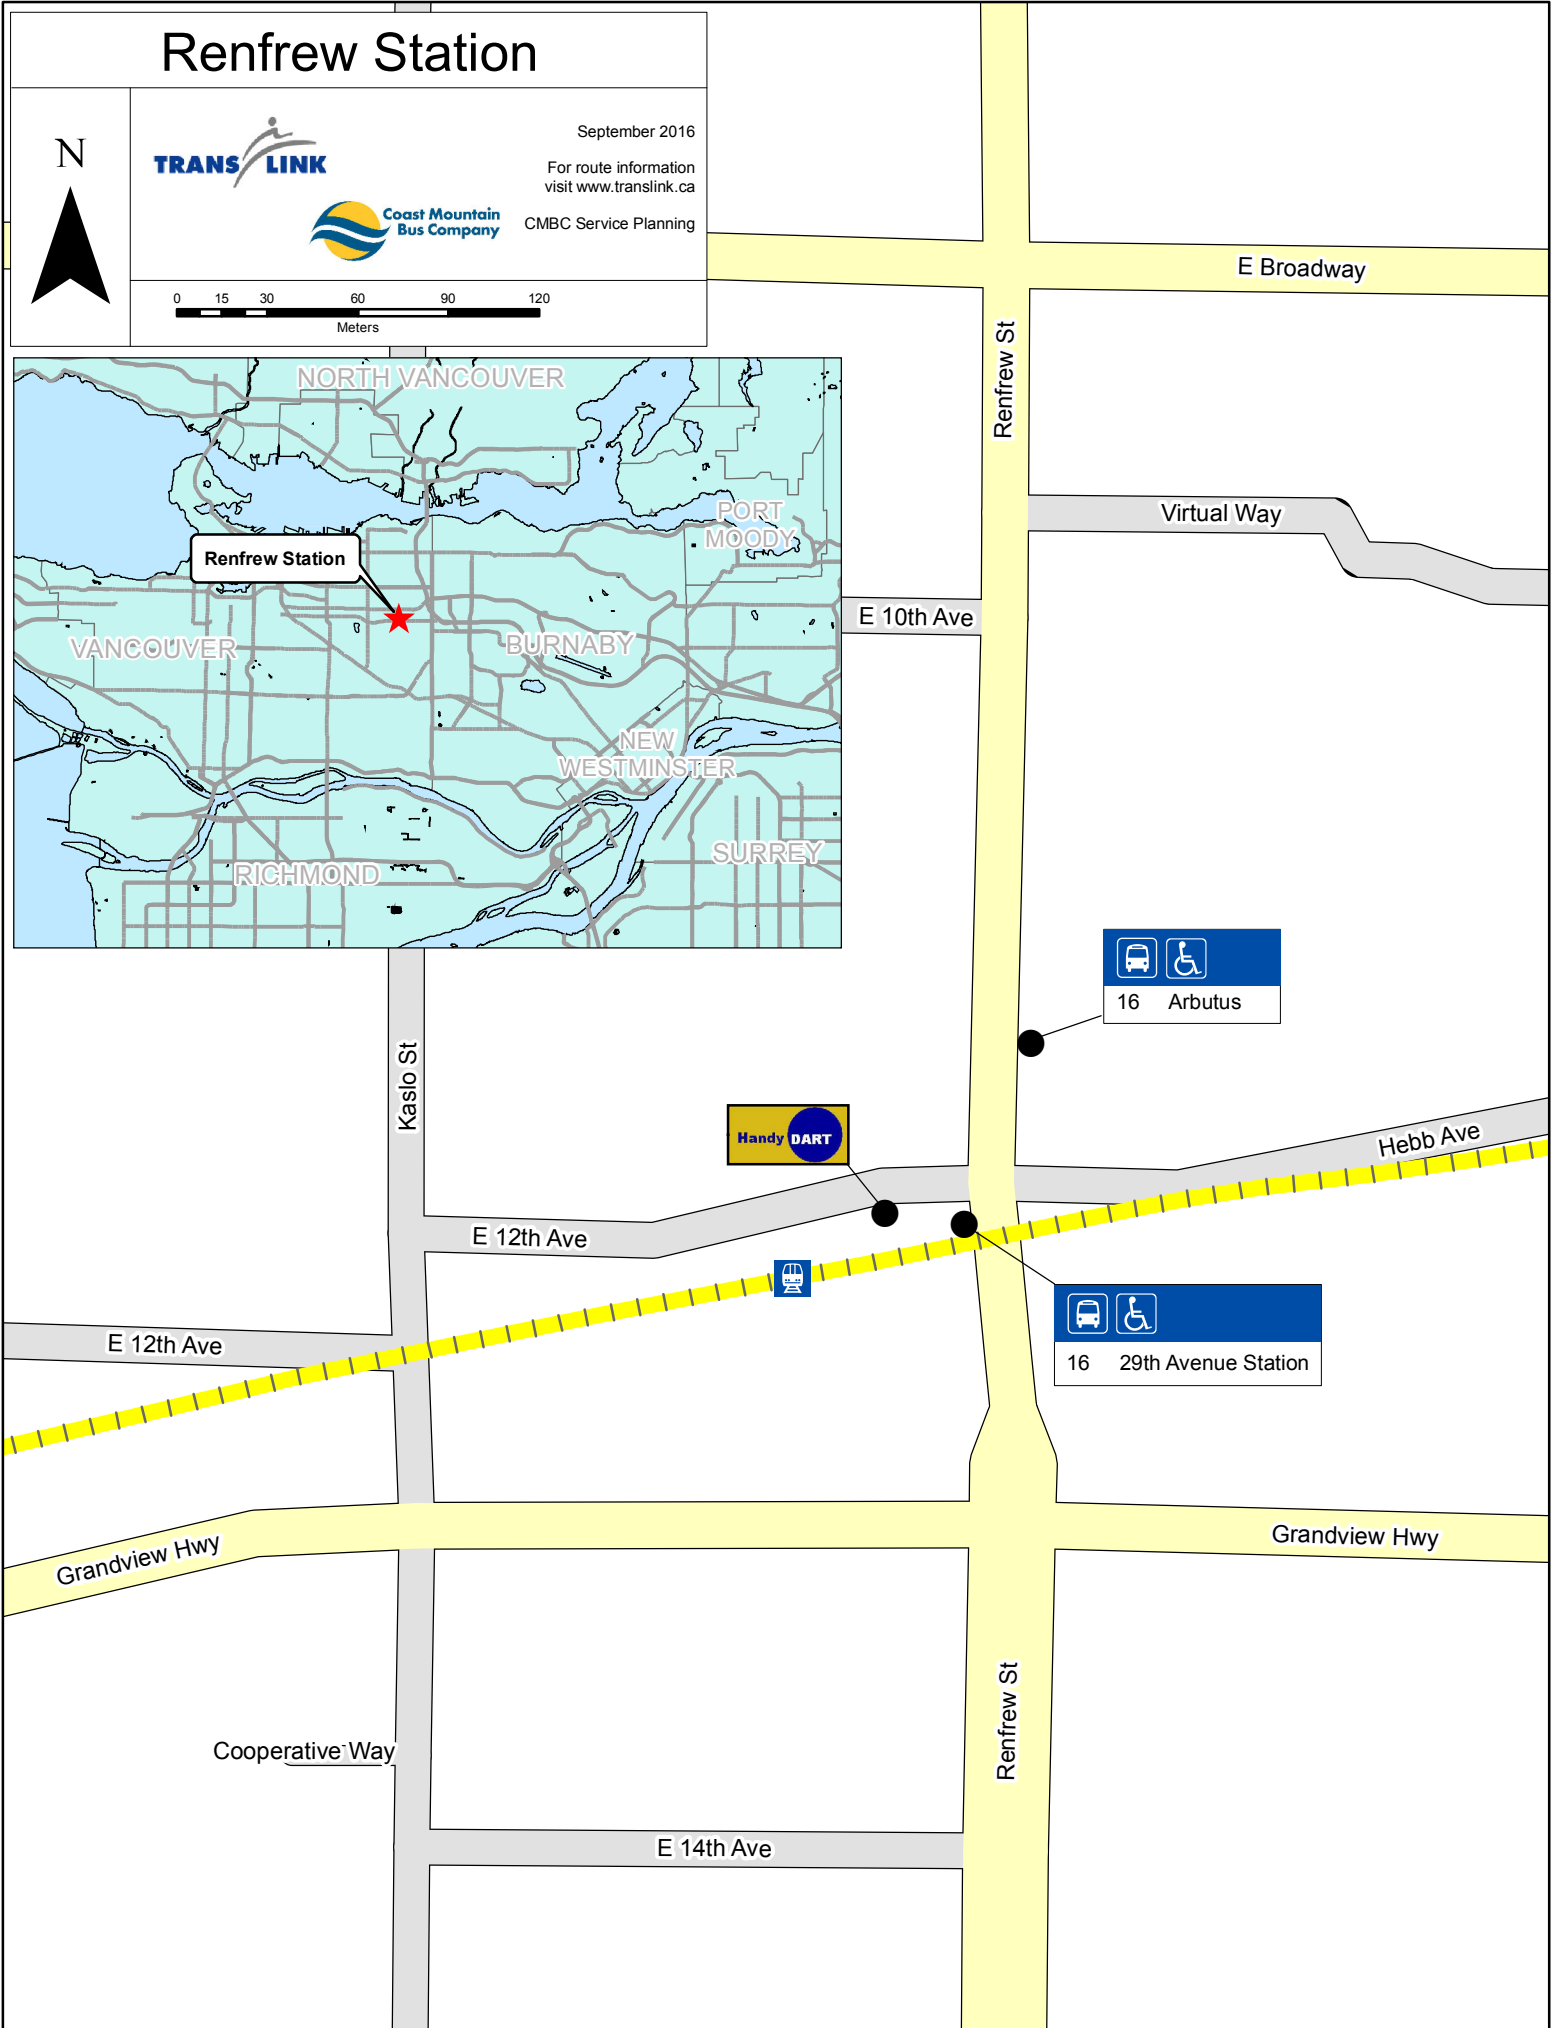

Renfrew Station

N

September 2016

For route information visit www.translink.ca

CMBC Service Planning

 
16 Arbutus

Handy DART

 
16 29th Avenue Station