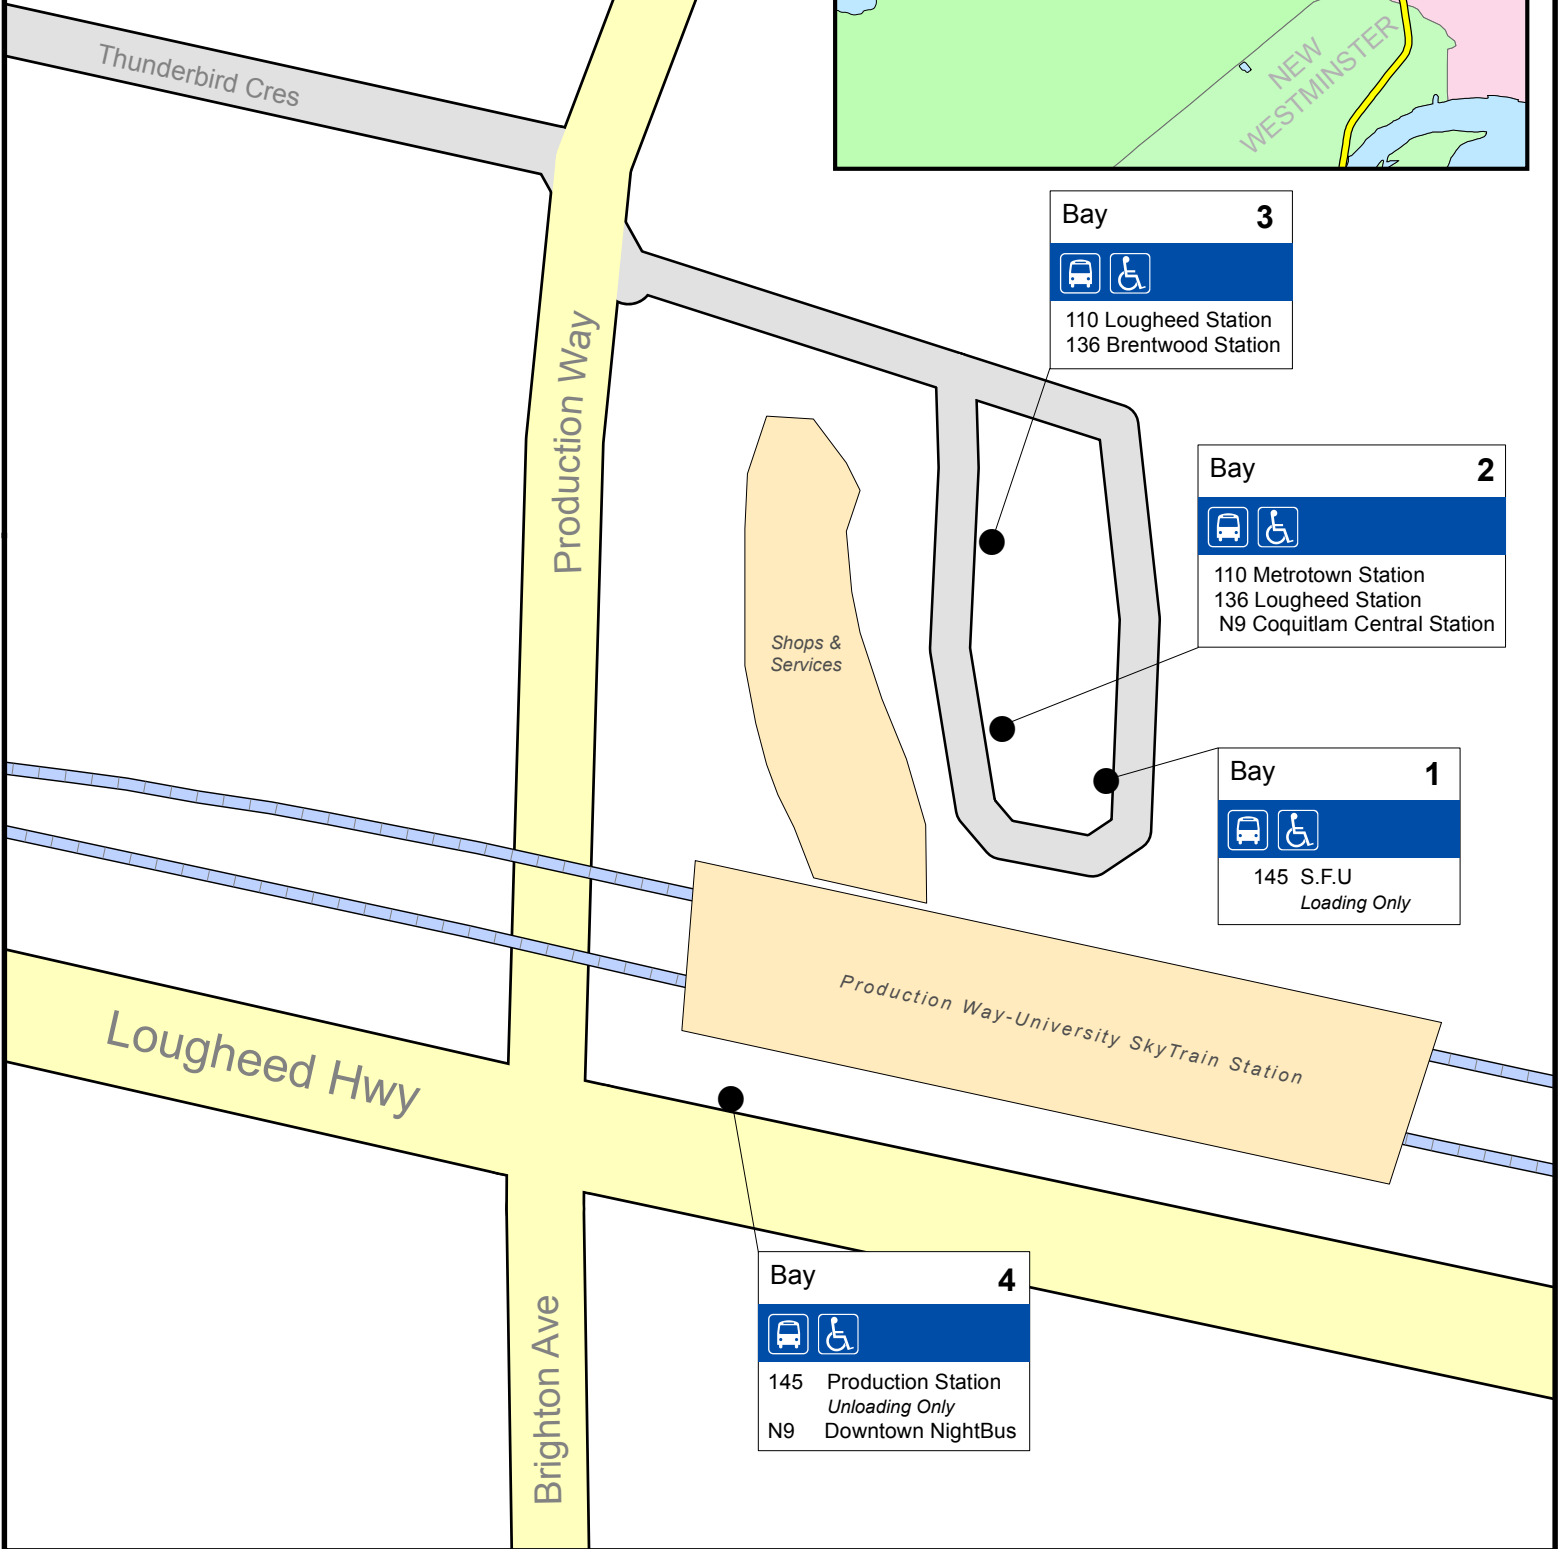

# Production Way- University Station

December 2016

For route information  
visit [www.translink.bc.ca](http://www.translink.bc.ca)

CMBC Service Planning

**Bay 3**

110 Lougheed Station  
136 Brentwood Station

**Bay 2**

110 Metrotown Station  
136 Lougheed Station  
N9 Coquitlam Central Station

**Bay 1**

145 S.F.U  
*Loading Only*

**Bay 4**

145 Production Station  
*Unloading Only*  
N9 Downtown NightBus