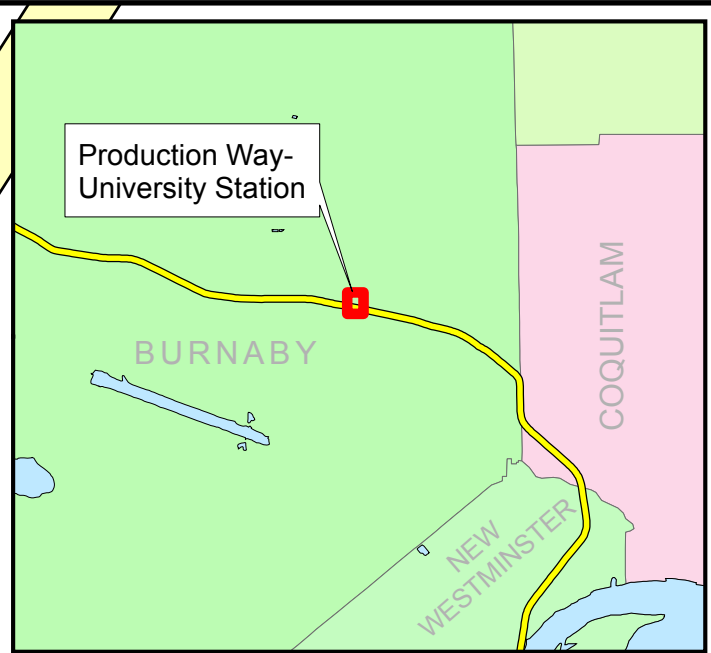

# Production Way- University Station

December 2016

For route information  
visit [www.translink.bc.ca](http://www.translink.bc.ca)

CMBC Service Planning

**Bay 3**

110 Lougheed Station  
136 Brentwood Station