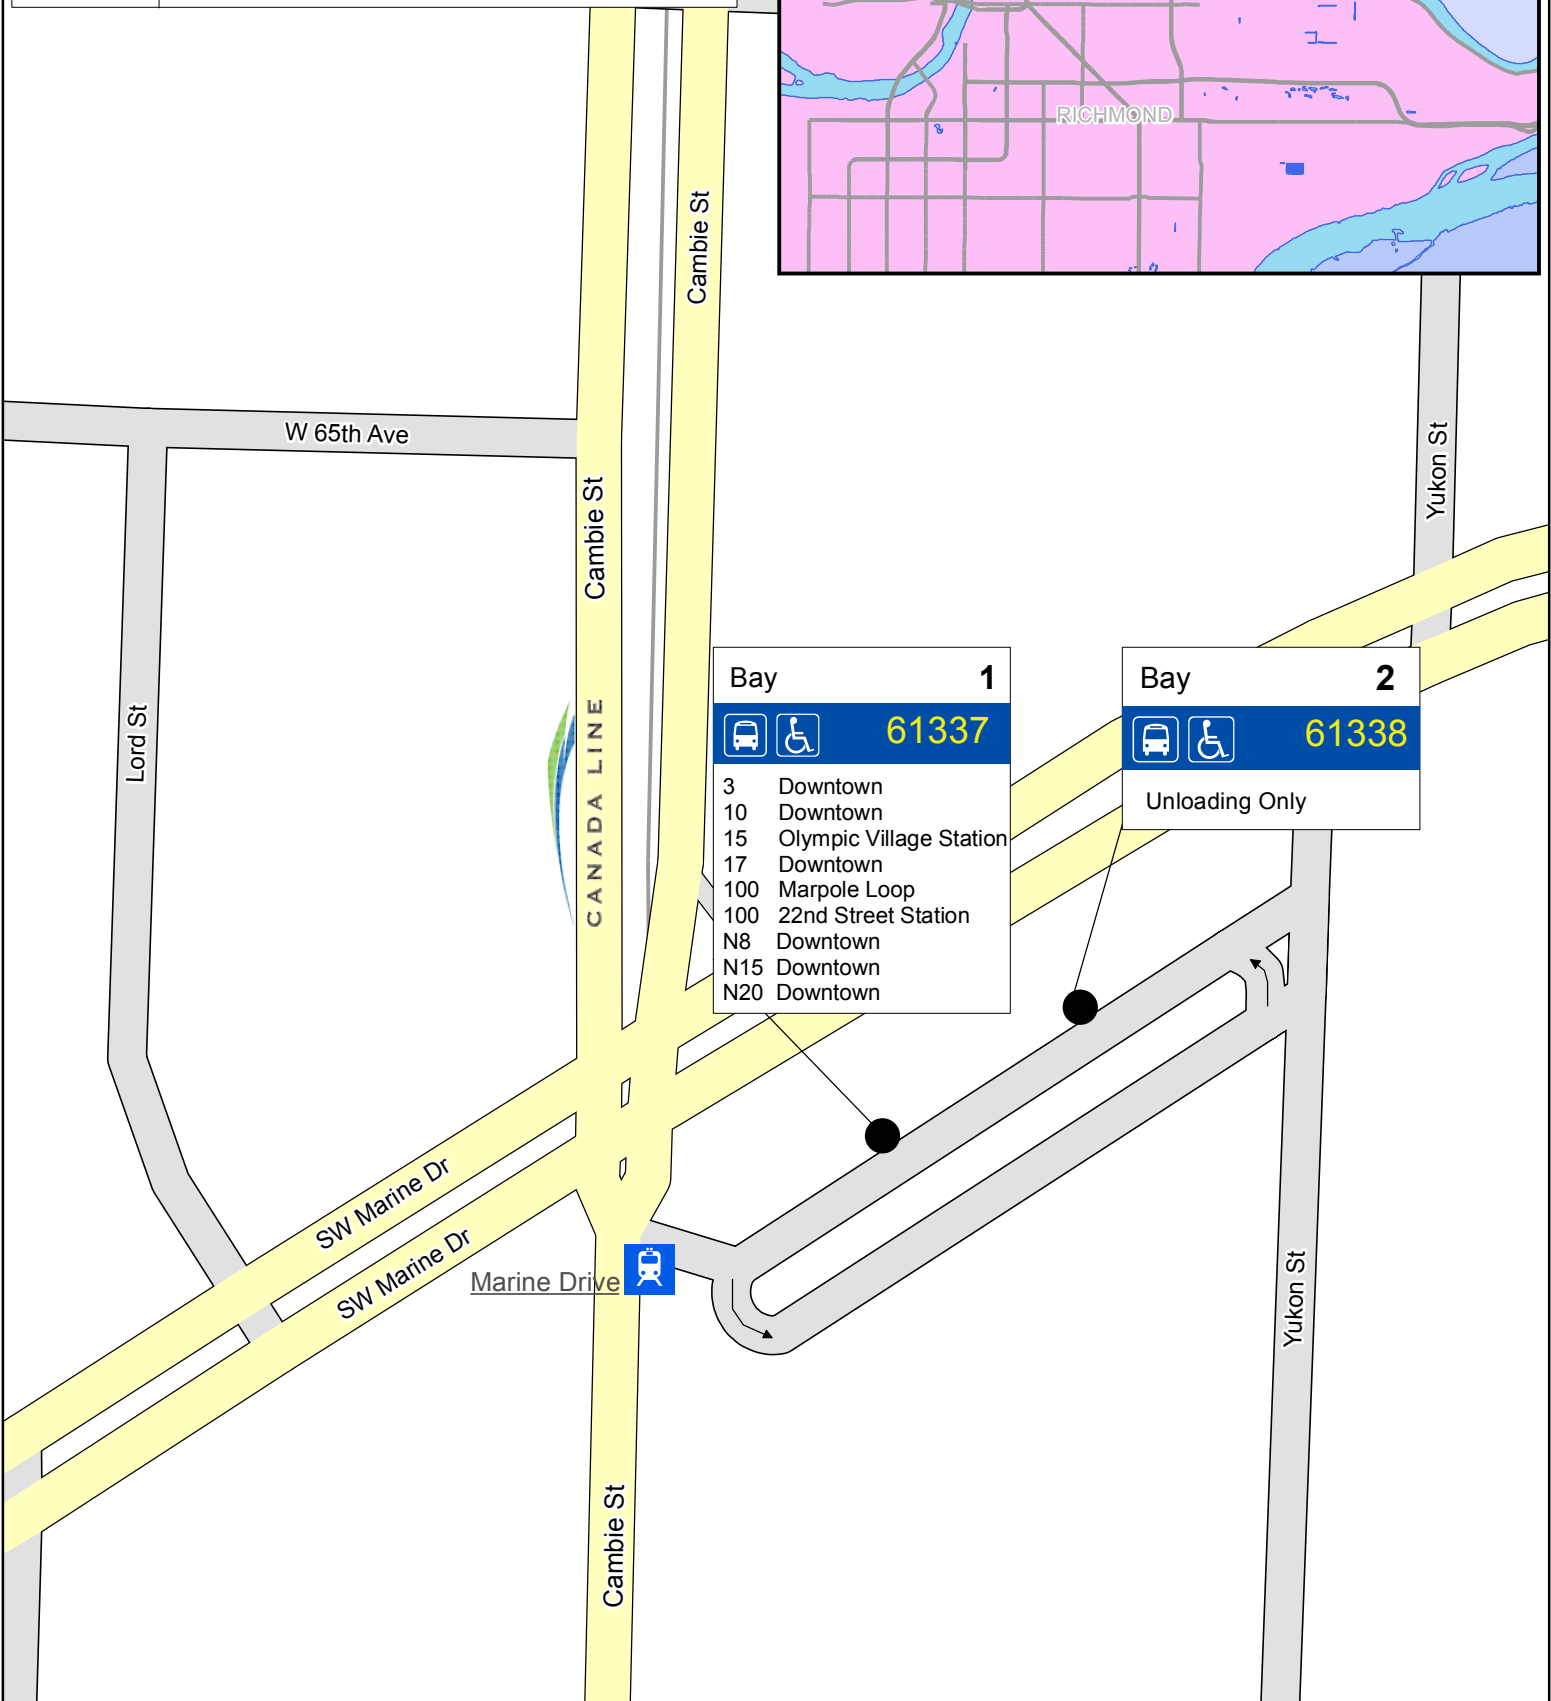

Marine Drive Station

June 2016

For route information visit www.translink.ca

CMBC Service Planning

Bay 1

61337

- 3 Downtown
- 10 Downtown
- 15 Olympic Village Station
- 17 Downtown
- 100 Marpole Loop
- 100 22nd Street Station
- N8 Downtown
- N15 Downtown
- N20 Downtown

Bay 2

61338

Unloading Only

Marine Drive