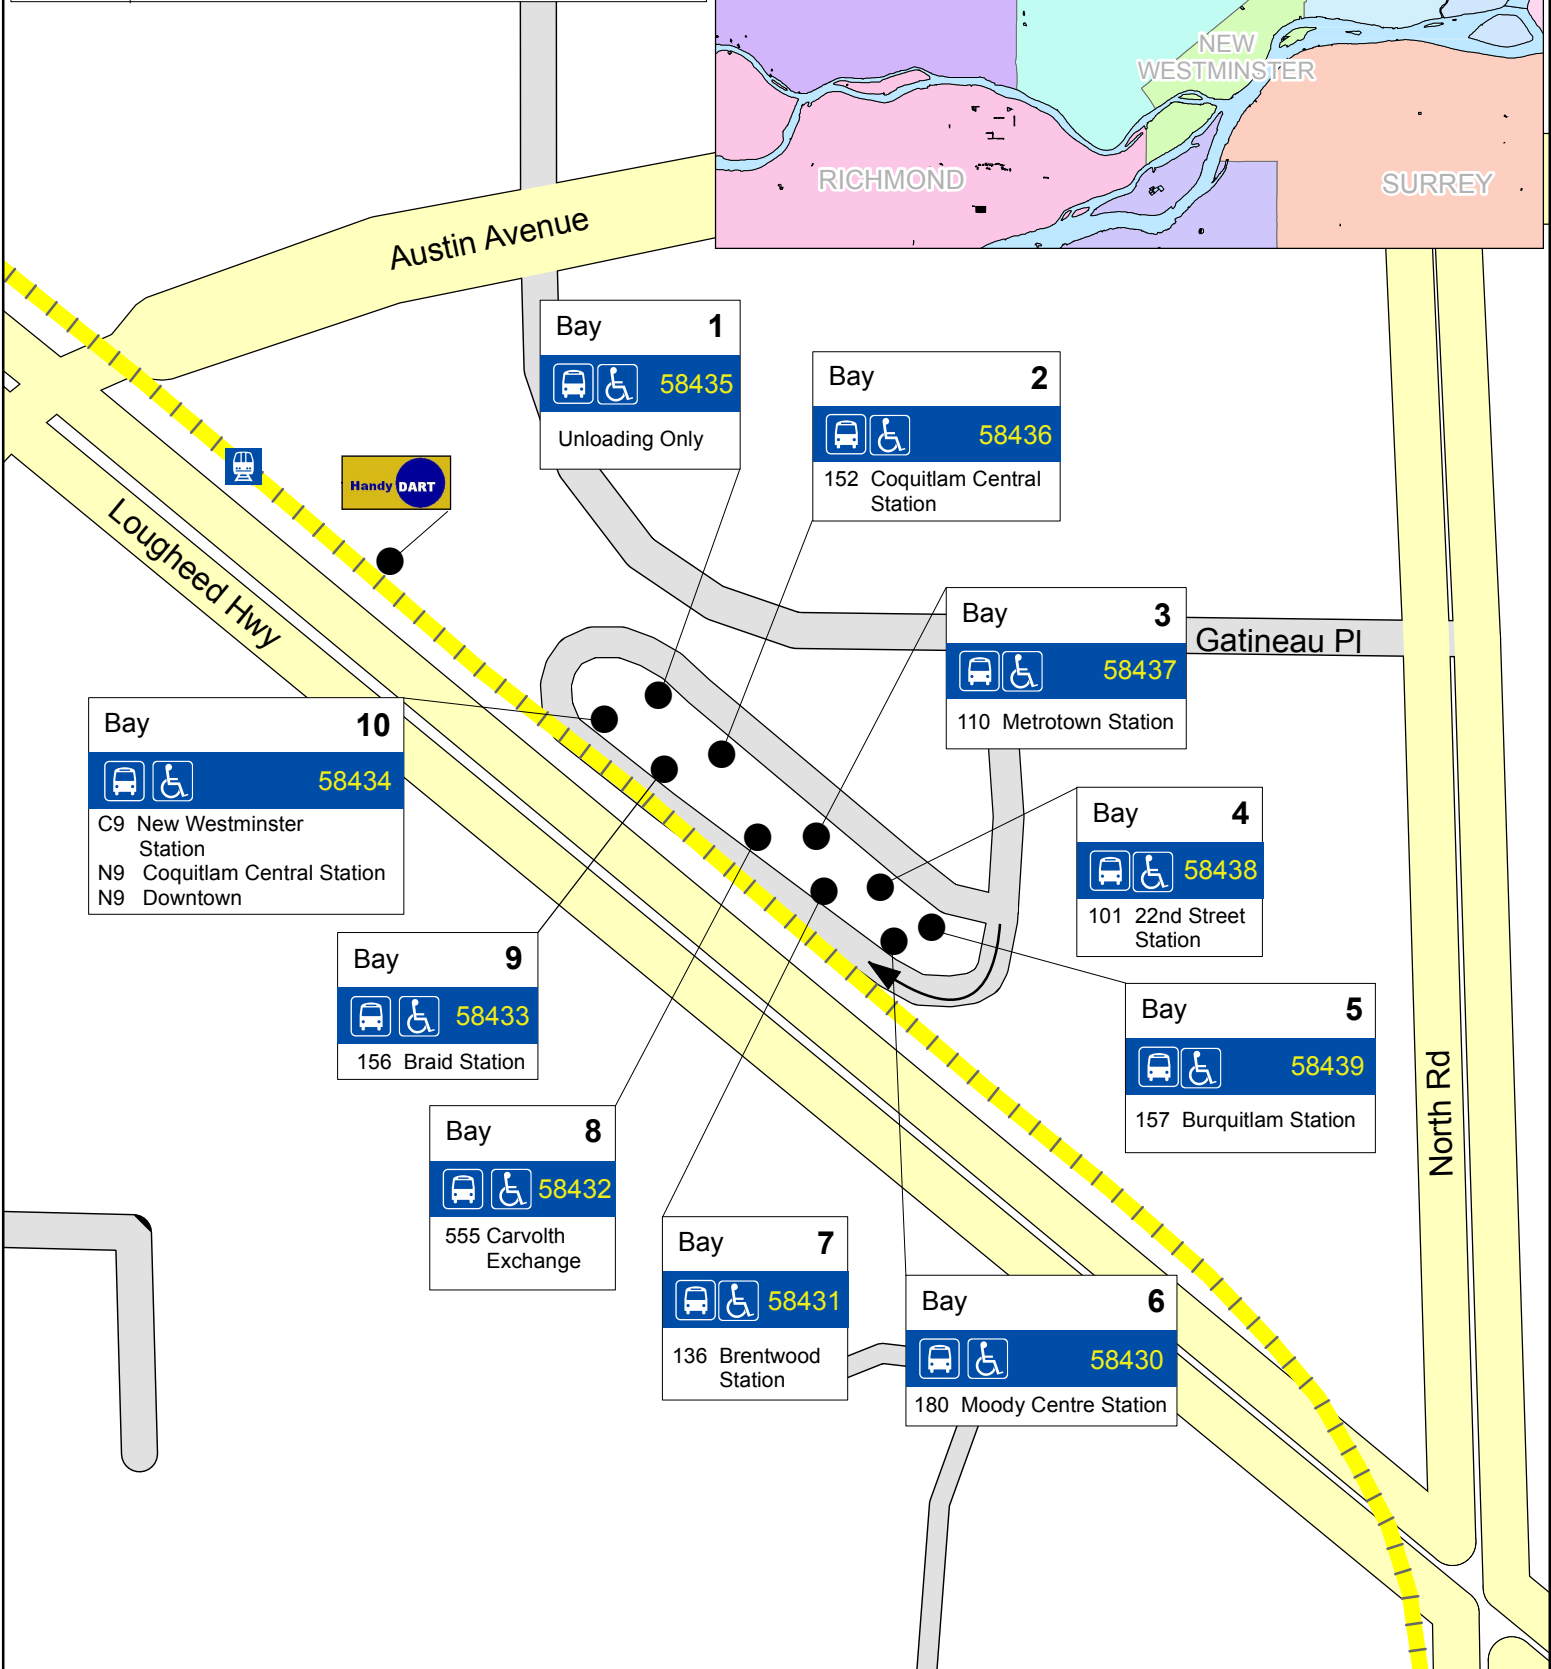

Lougheed Station

December 2016

For route information visit www.translink.ca

CMBC Service Planning

N

North Rd

Gatineau Pl

Austin Avenue

Lougheed Hwy