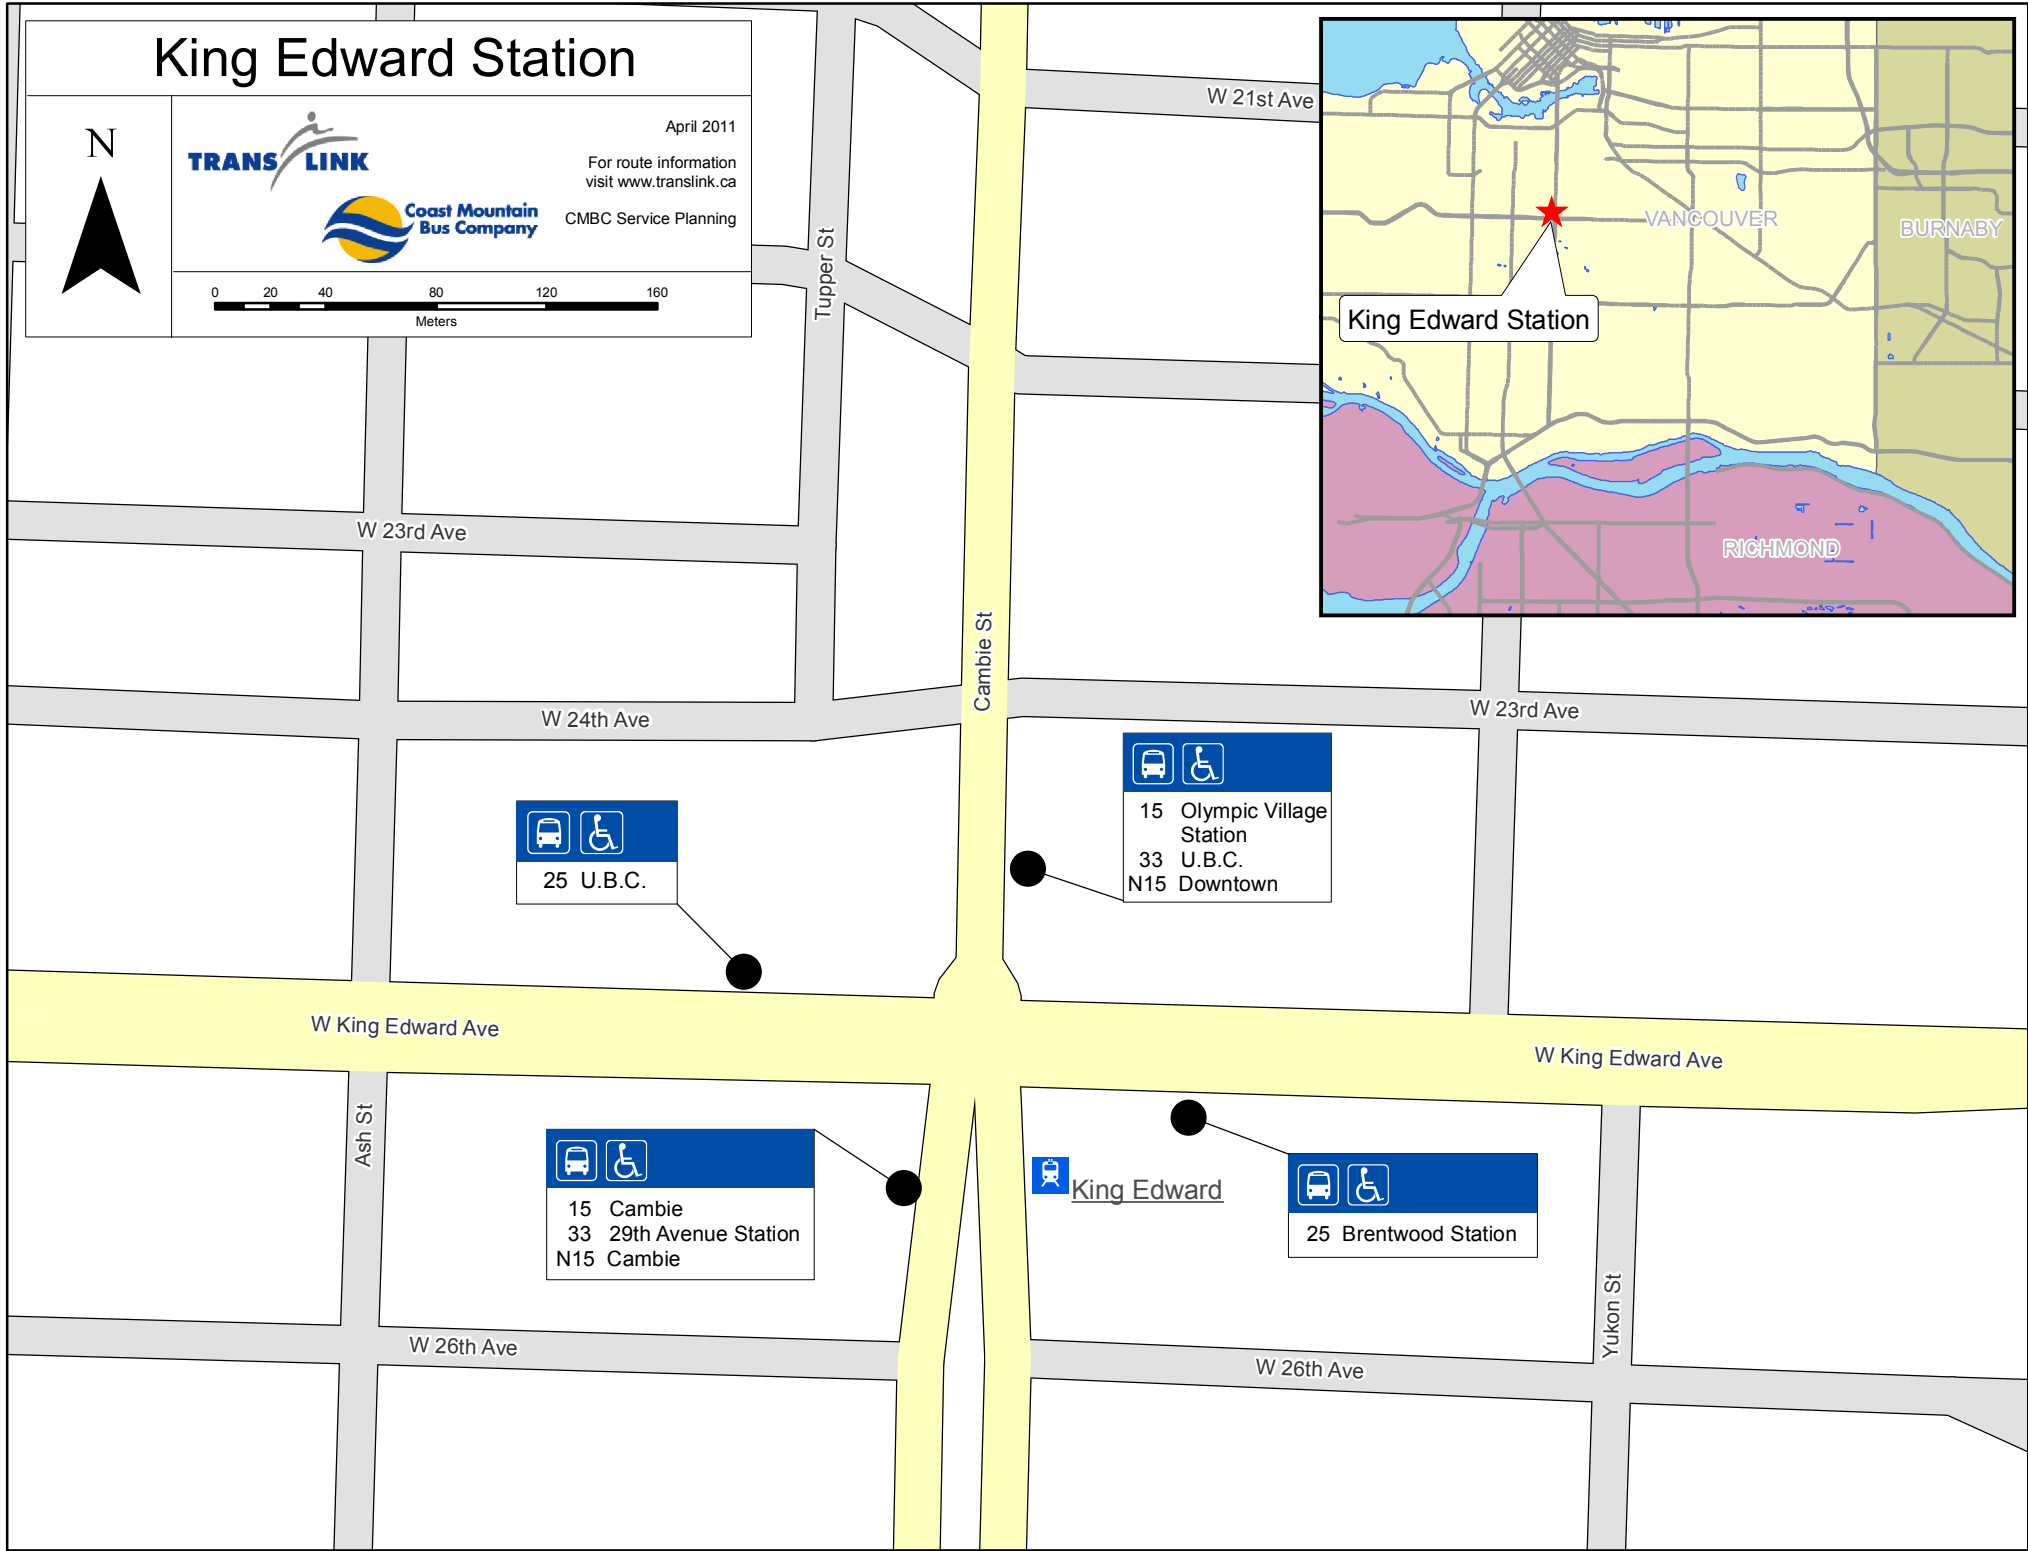

# King Edward Station

April 2011

For route information  
visit [www.translink.ca](http://www.translink.ca)

CMBC Service Planning

   
25 U.B.C.

   
15 Olympic Village Station  
33 U.B.C.  
N15 Downtown

   
15 Cambie  
33 29th Avenue Station  
N15 Cambie

 King Edward    
25 Brentwood Station