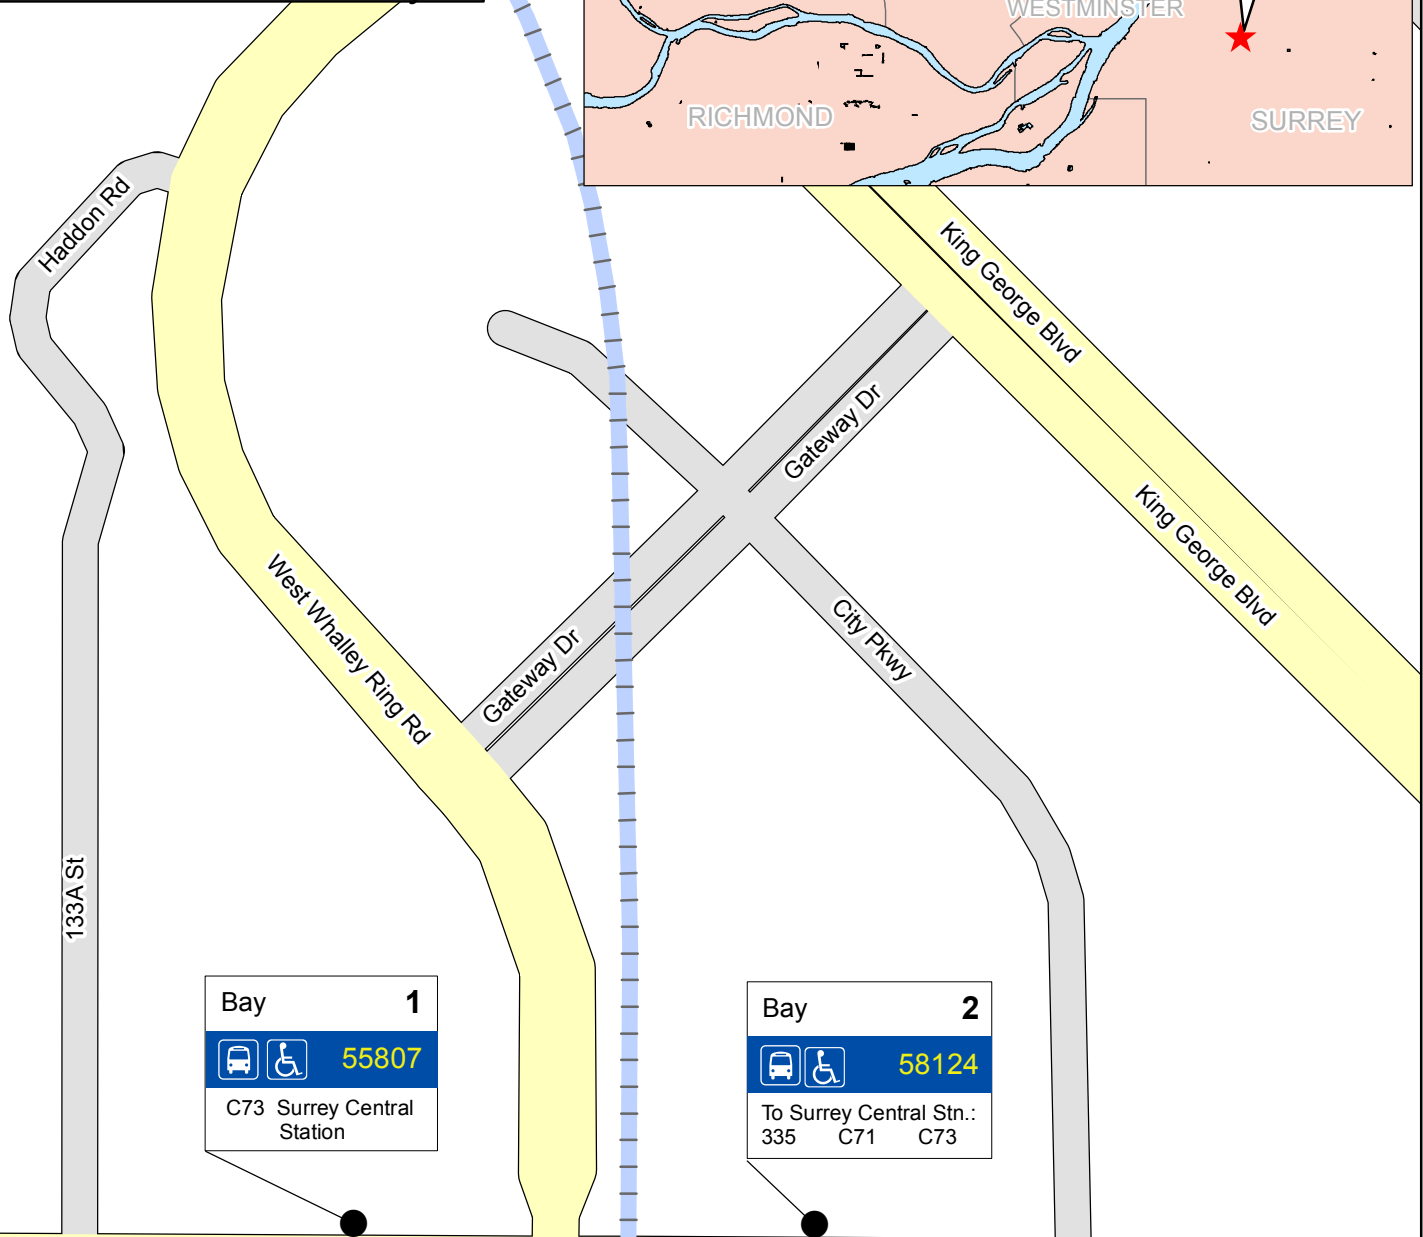

Gateway Station

N

December 2016

For route information
visit www.translink.ca

CMBC Service Planning

Physical Address:

13401 - 108th Ave. Surrey

Bay	1
	55807
C73 Surrey Central Station	

Bay	2
	58124
To Surrey Central Stn.: 335 C71 C73	

Bay	3
	55789
335 Newton Exchange C71 Scott Road Station C73 Guildford	

108 Ave

134 St

135 St