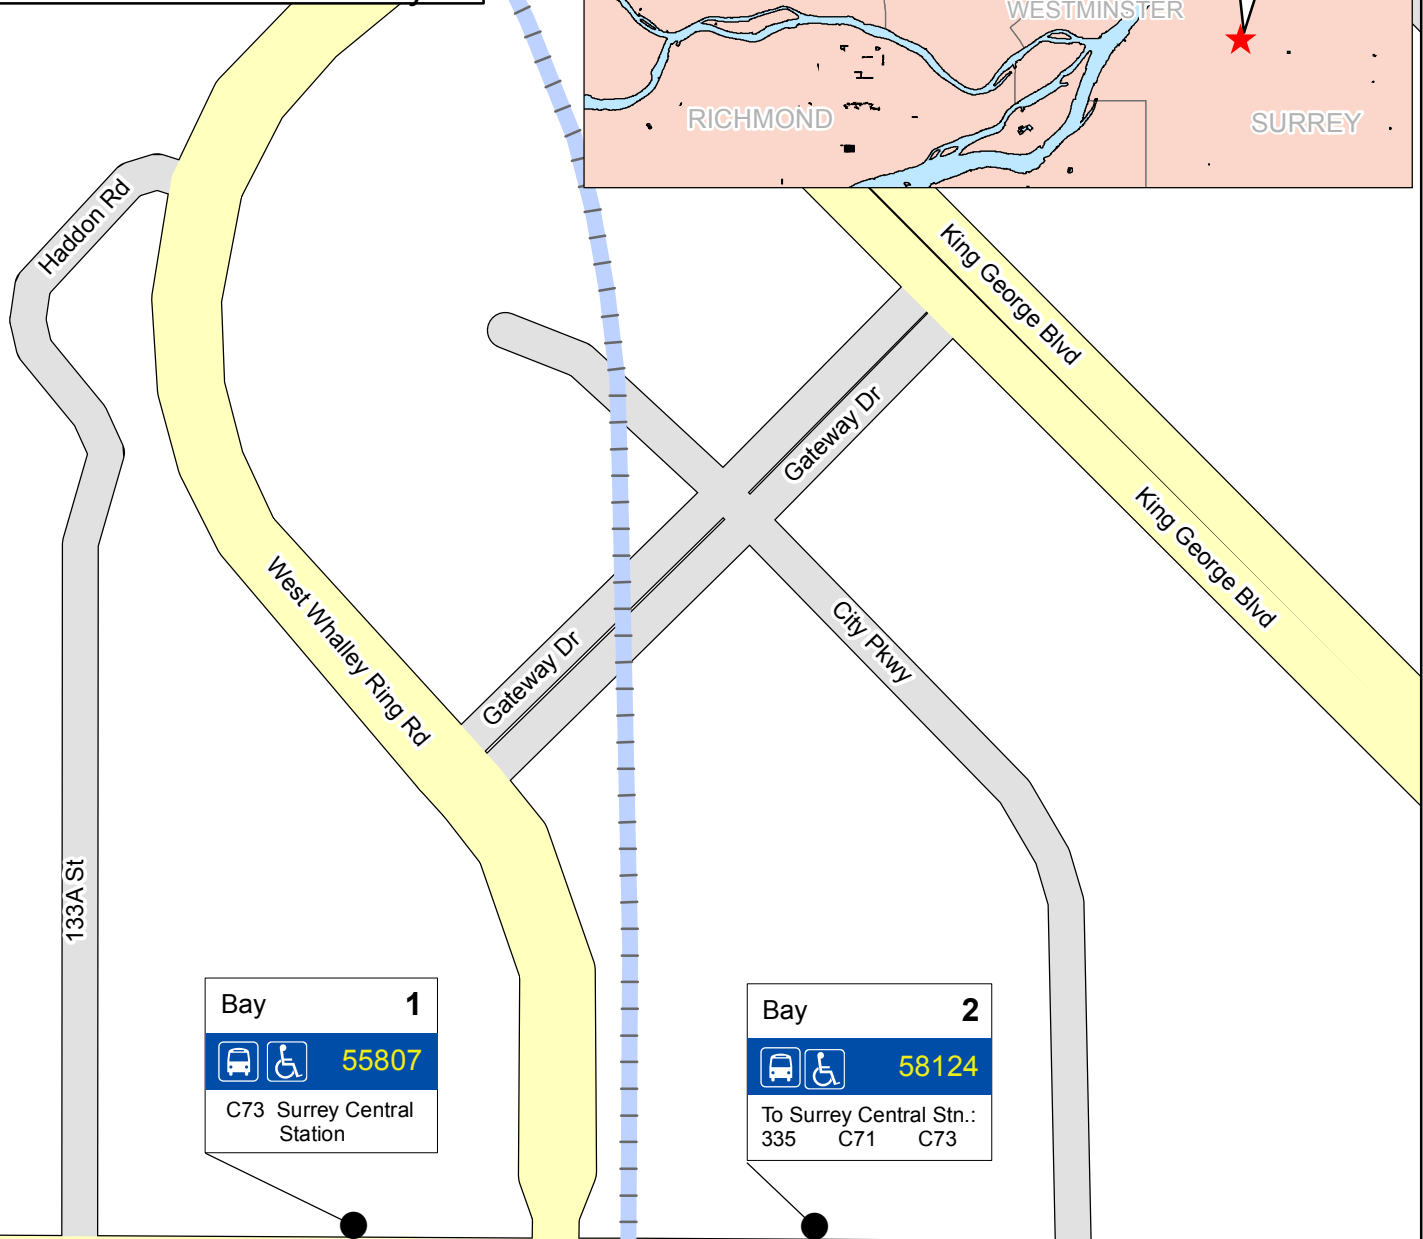

Gateway Station

N

December 2016

For route information
visit www.translink.ca

CMBC Service Planning

Physical Address:

13401 - 108th Ave. Surrey

Bay	1
	55807
C73 Surrey Central Station	

Bay	2
	58124
To Surrey Central Stn.: 335 C71 C73	

Bay	3
	55789
335 Newton Exchange C71 Scott Road Station C73 Guildford	

108 Ave

134 St

135 St