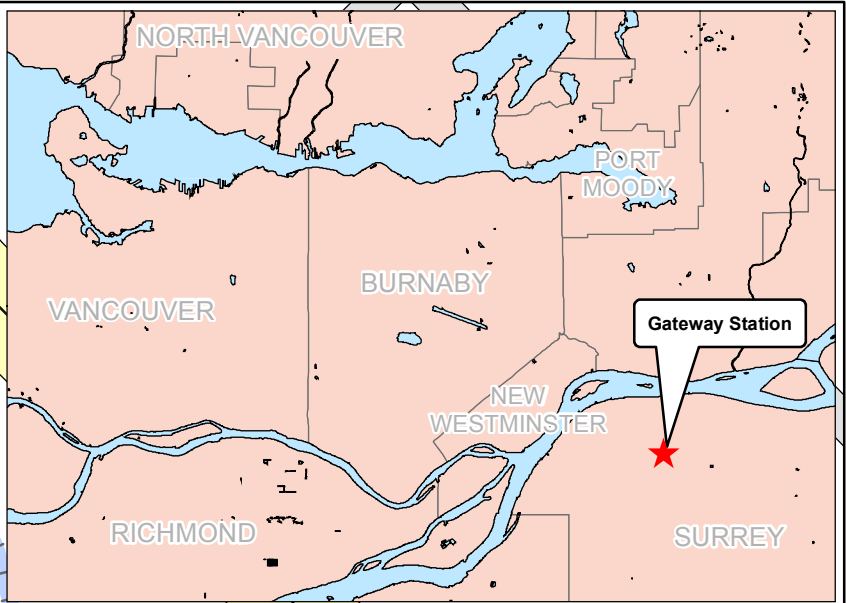

Gateway Station

N

December 2016

For route information
visit www.translink.ca

CMBC Service Planning

Physical Address:

13401 - 108th Ave. Surrey

Bay	1
	55807
C73 Surrey Central Station	

Bay	2
	58124
To Surrey Central Stn.: 335 C71 C73	

Bay	3
	55789
335 Newton Exchange C71 Scott Road Station C73 Guildford	

108 Ave

134 St

135 St