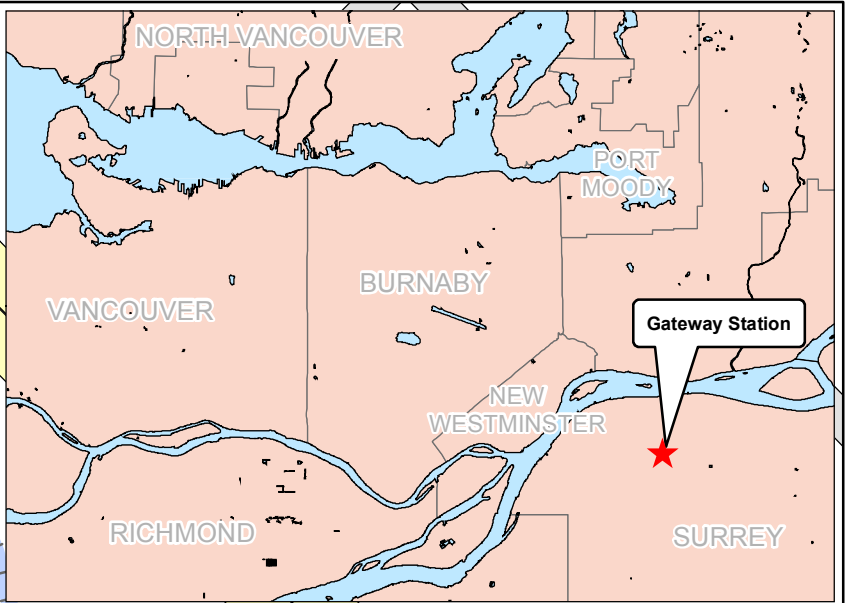

Gateway Station

N

December 2016

For route information
visit www.translink.ca

CMBC Service Planning

Physical Address:

13401 - 108th Ave. Surrey

Bay	1
	55807
C73 Surrey Central Station	

Bay	2
	58124
To Surrey Central Stn.: 335 C71 C73	

Bay	3
	55789
335 Newton Exchange C71 Scott Road Station C73 Guildford	

108 Ave

134 St

135 St