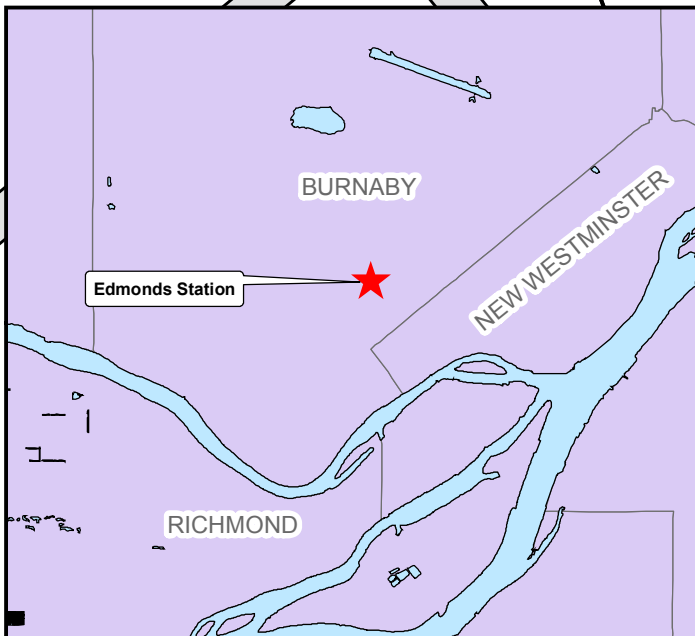

Edmonds Station

December 2016

For route information
visit www.translink.bc.ca

CMBC Service Planning

Physical Address:

6944 18th Ave. Burnaby

Bay **7**
59868
C5 Royal Oak Station
C7 Metrotown Station

Bay **5**
52605
112 New West Station

Bay **6**
52667
116 Metrotown Station

Bay **2**
52992
129 Metrotown Station

Bay **3**
52453
106 Metrotown Station

Bay **4**
52771
106 New West Station

Bay **1**
58055
Unloading Only

Edmonds Station
SkyTrain

Griffiths Drive

18th Avenue

BC Hydro Building