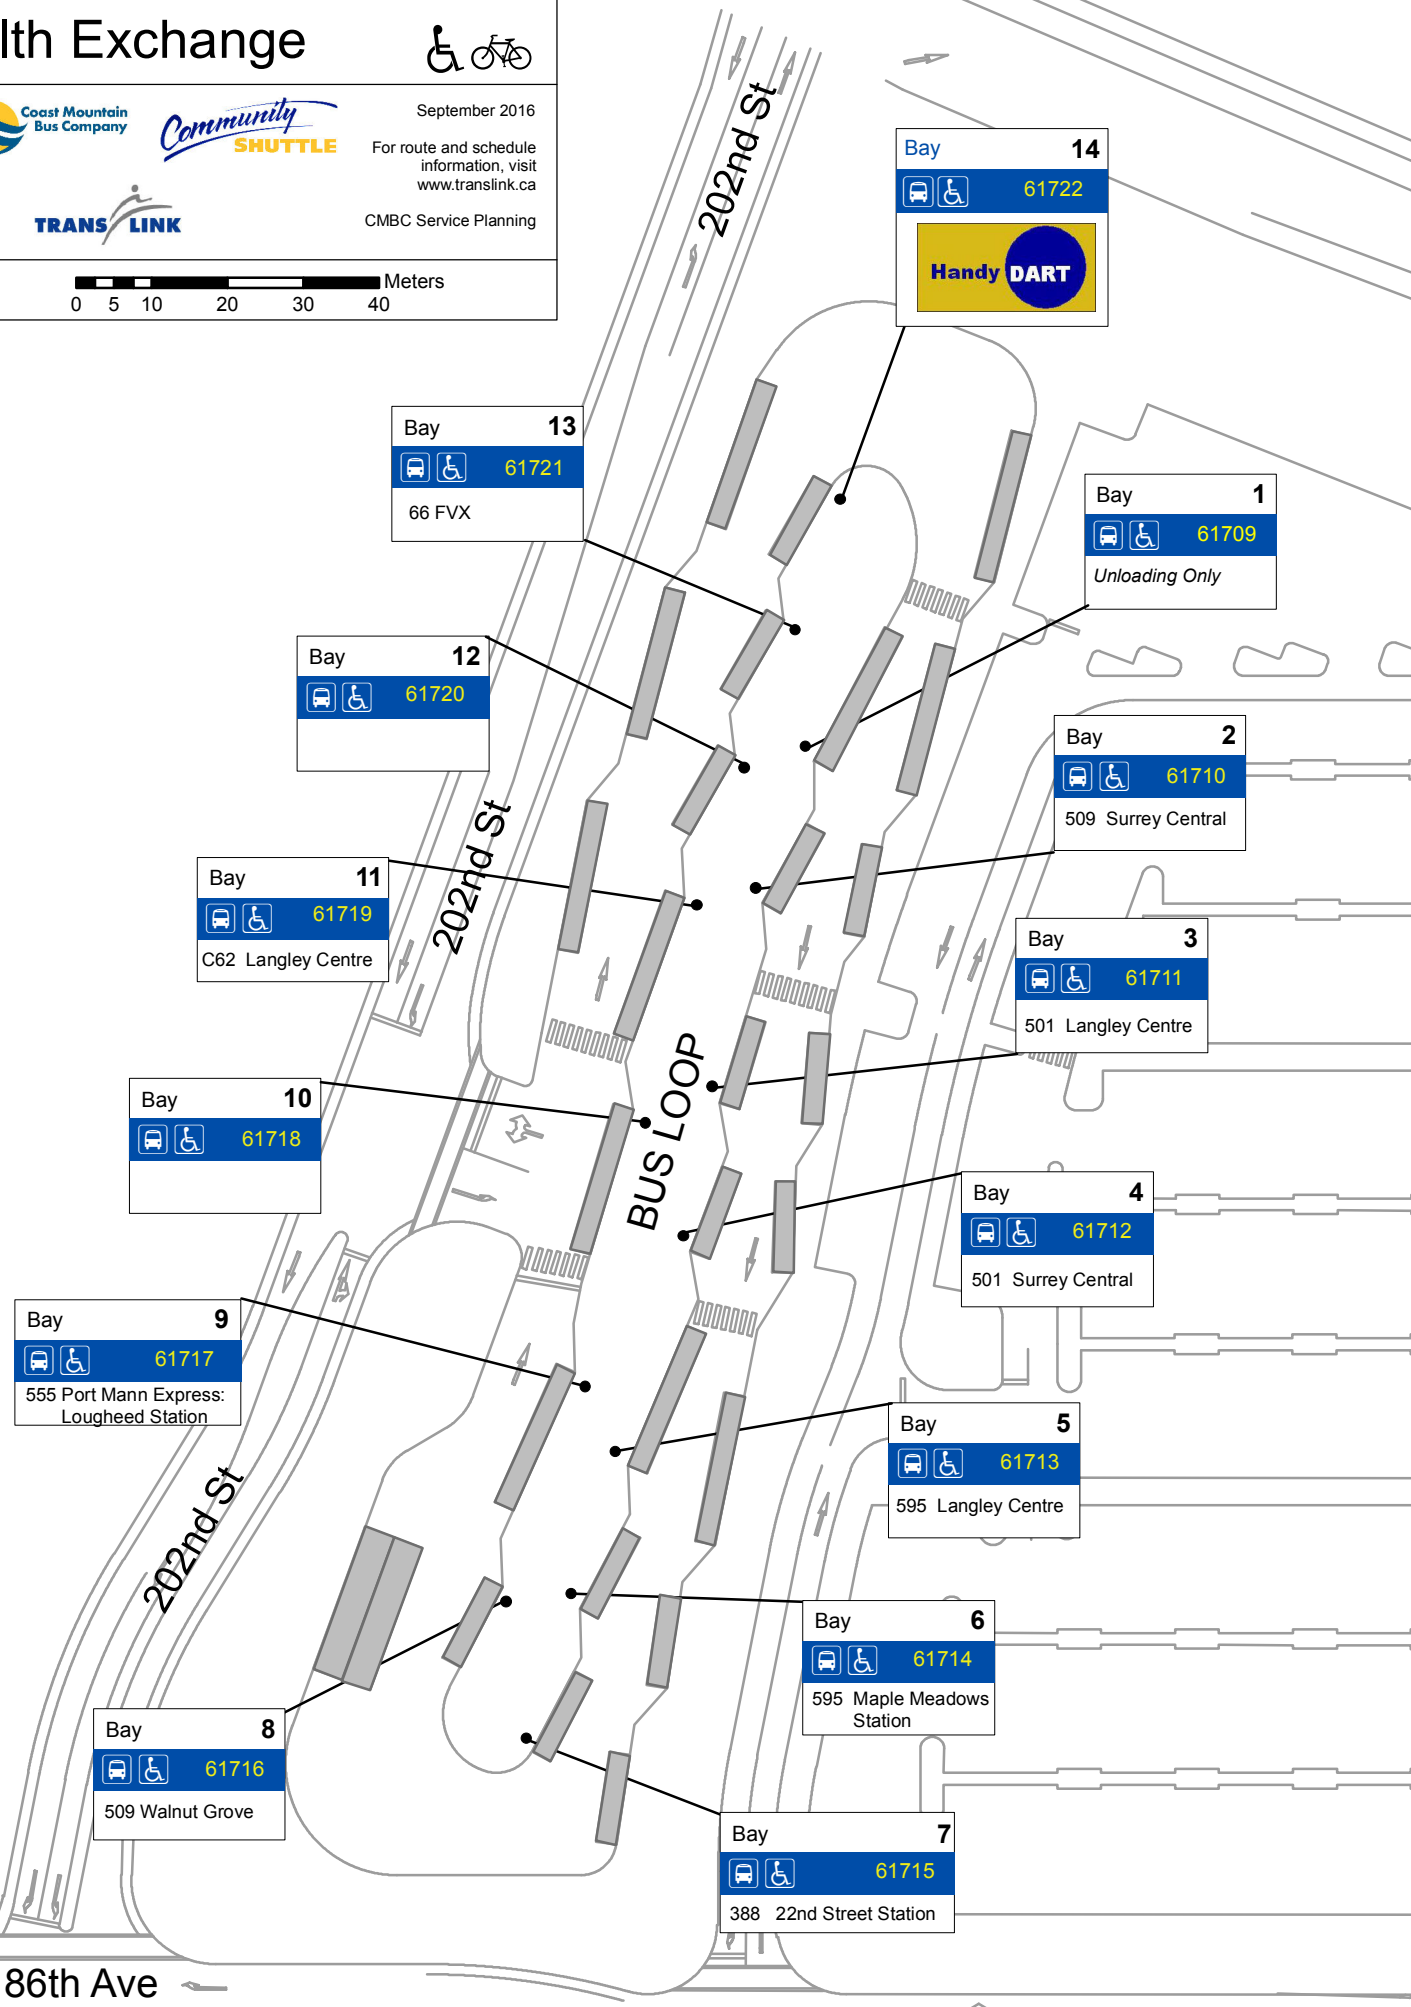

# Carvolth Exchange

N

September 2016

For route and schedule information, visit [www.translink.ca](http://www.translink.ca)

CMBC Service Planning

Bay 14  
61722  
Handy DART

Bay 13  
61721  
66 FVX

Bay 1  
61709  
Unloading Only

Bay 12  
61720

Bay 2  
61710  
509 Surrey Central

Bay 11  
61719  
C62 Langley Centre

Bay 3  
61711  
501 Langley Centre

Bay 10  
61718

Bay 4  
61712  
501 Surrey Central

Bay 9  
61717  
555 Port Mann Express:  
Lougheed Station

Bay 5  
61713  
595 Langley Centre

Bay 8  
61716  
509 Walnut Grove

Bay 6  
61714  
595 Maple Meadows  
Station

Bay 7  
61715  
388 22nd Street Station

86th Ave