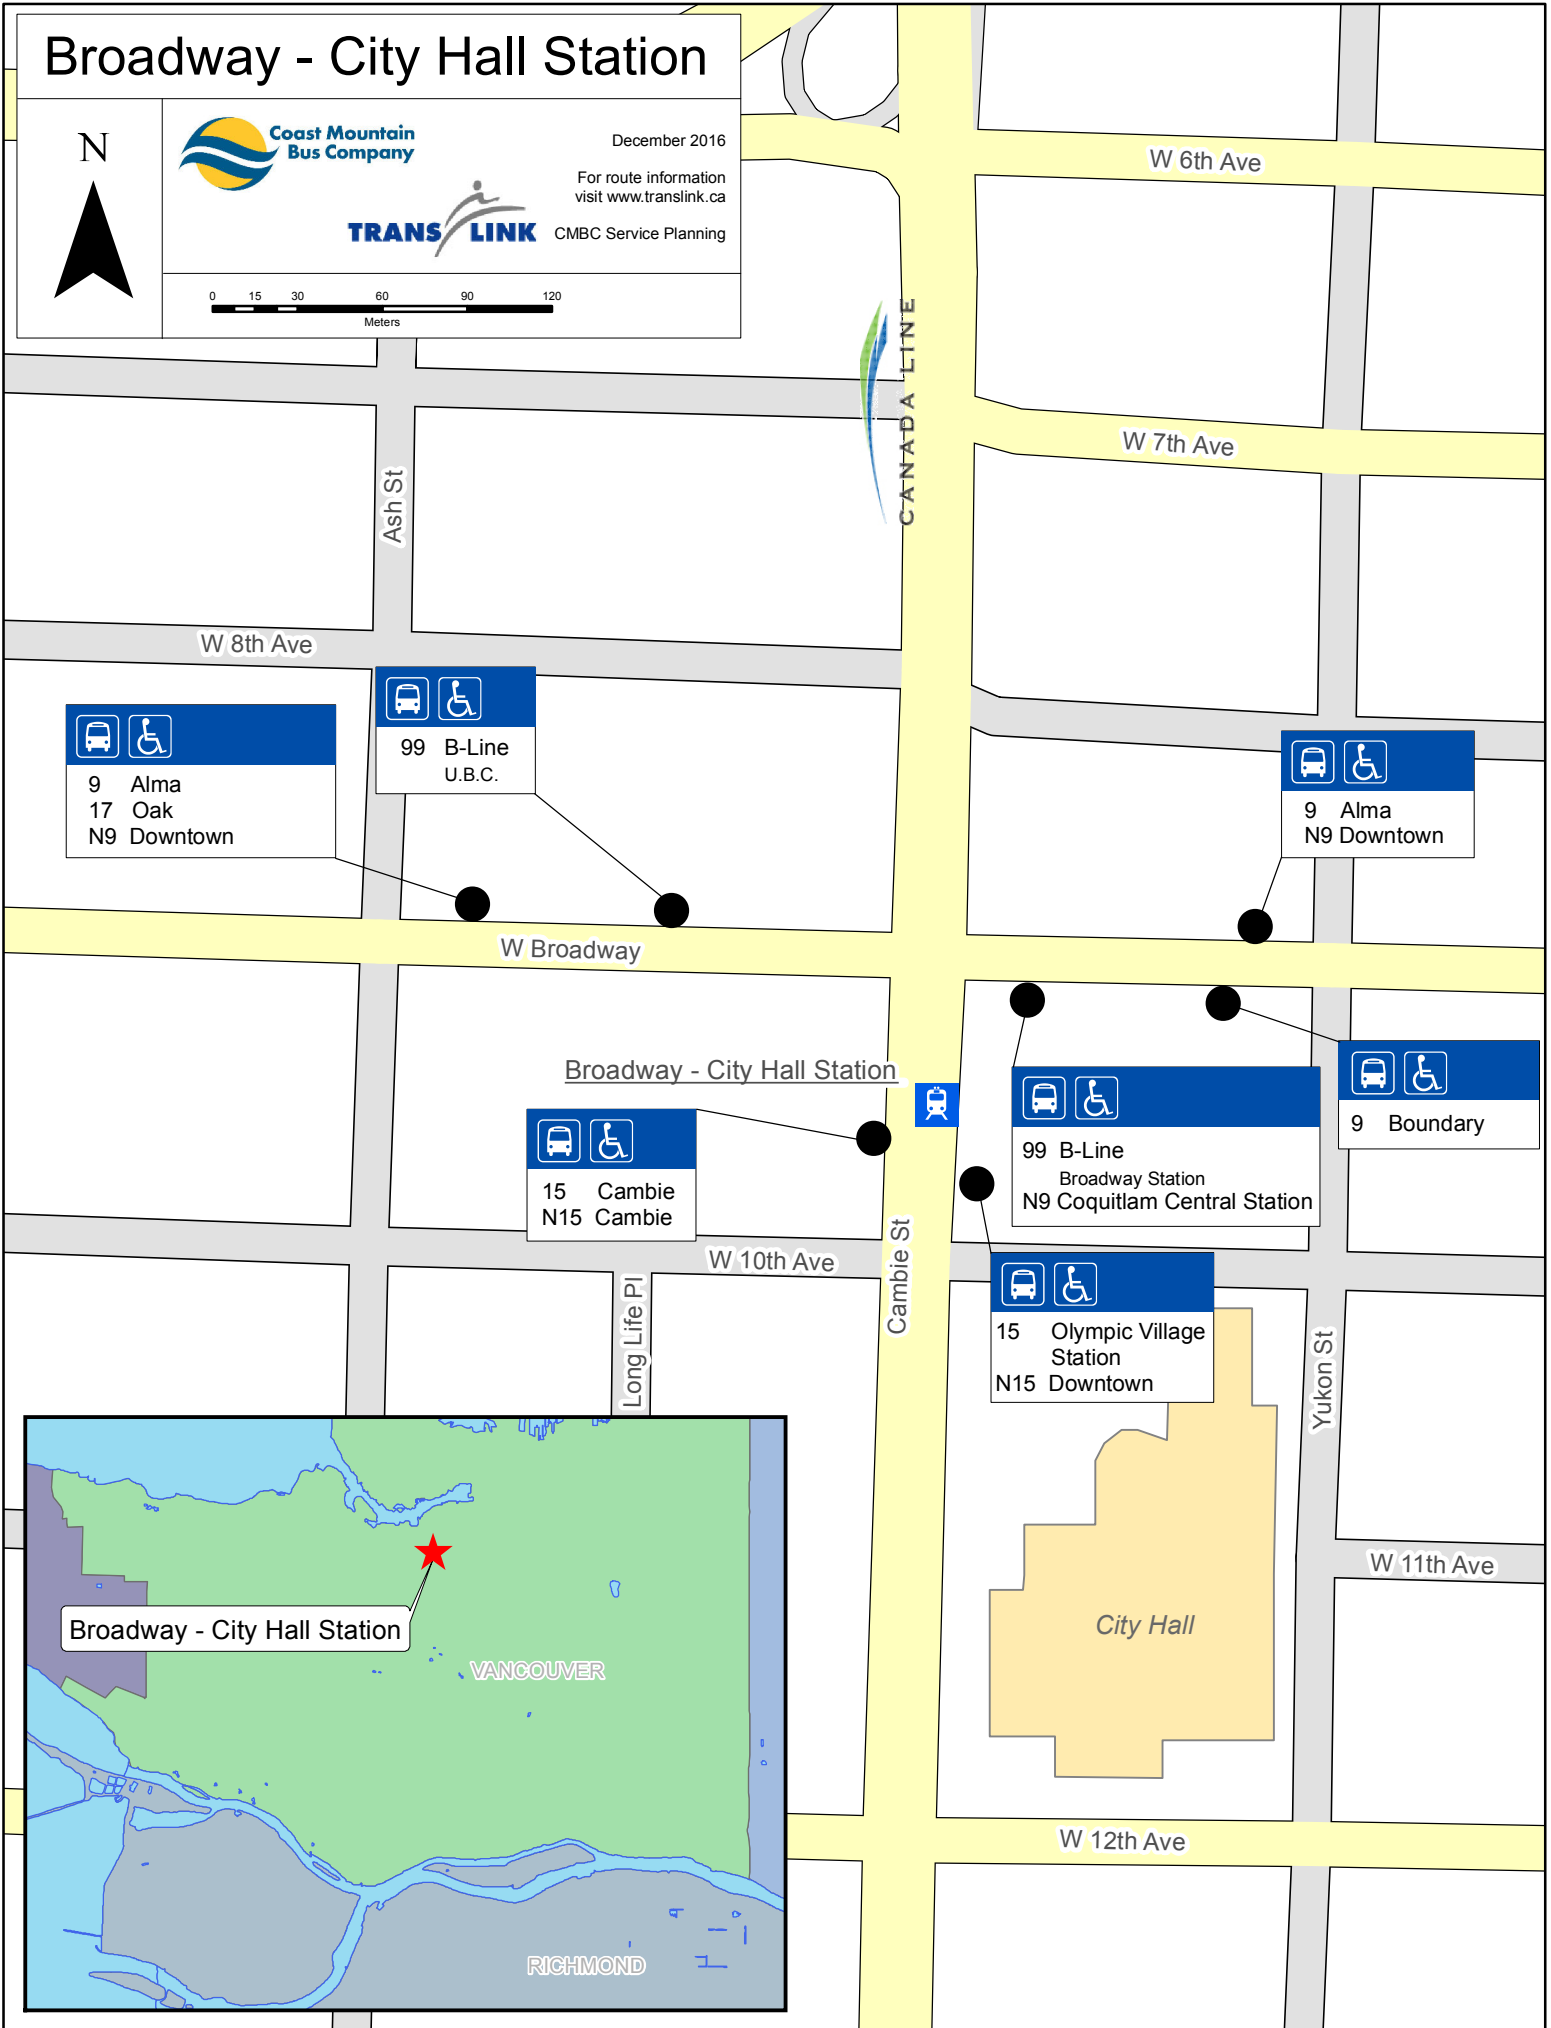

Broadway - City Hall Station

December 2016

For route information
visit www.translink.ca

CMBC Service Planning

 
9 Alma
17 Oak
N9 Downtown

 
99 B-Line
U.B.C.

 
9 Alma
N9 Downtown

 
15 Cambie
N15 Cambie

 
99 B-Line
Broadway Station
N9 Coquitlam Central Station

 
9 Boundary

 
15 Olympic Village
Station
N15 Downtown

Broadway - City Hall Station

VANCOUVER

RICHMOND

City Hall

W 11th Ave

W 12th Ave