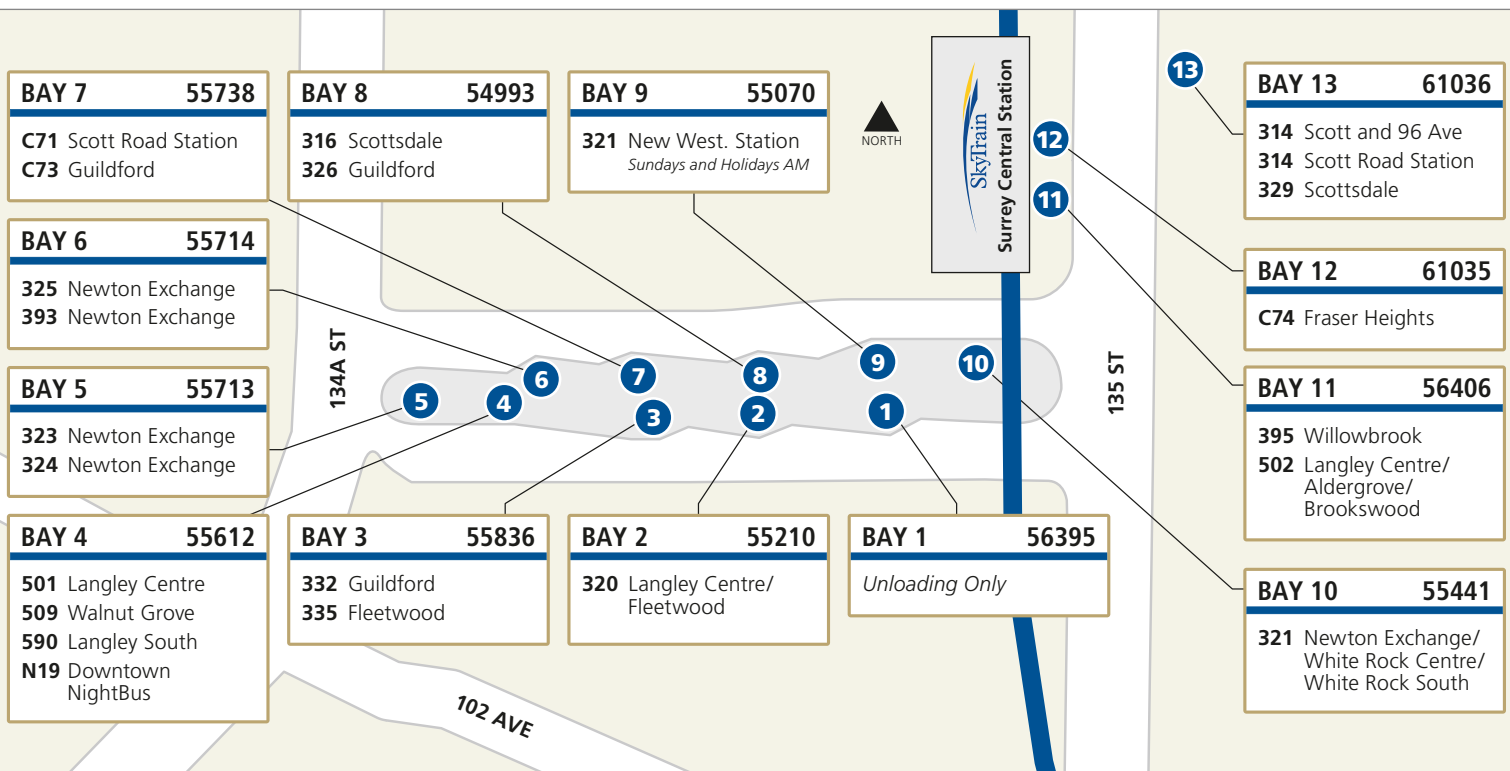

SURREY CENTRAL STATION BUS BAY REASSIGNMENTS STARTING SEPTEMBER 1

FOR MORE INFORMATION:
www.translink.bc.ca
 604-953-3333