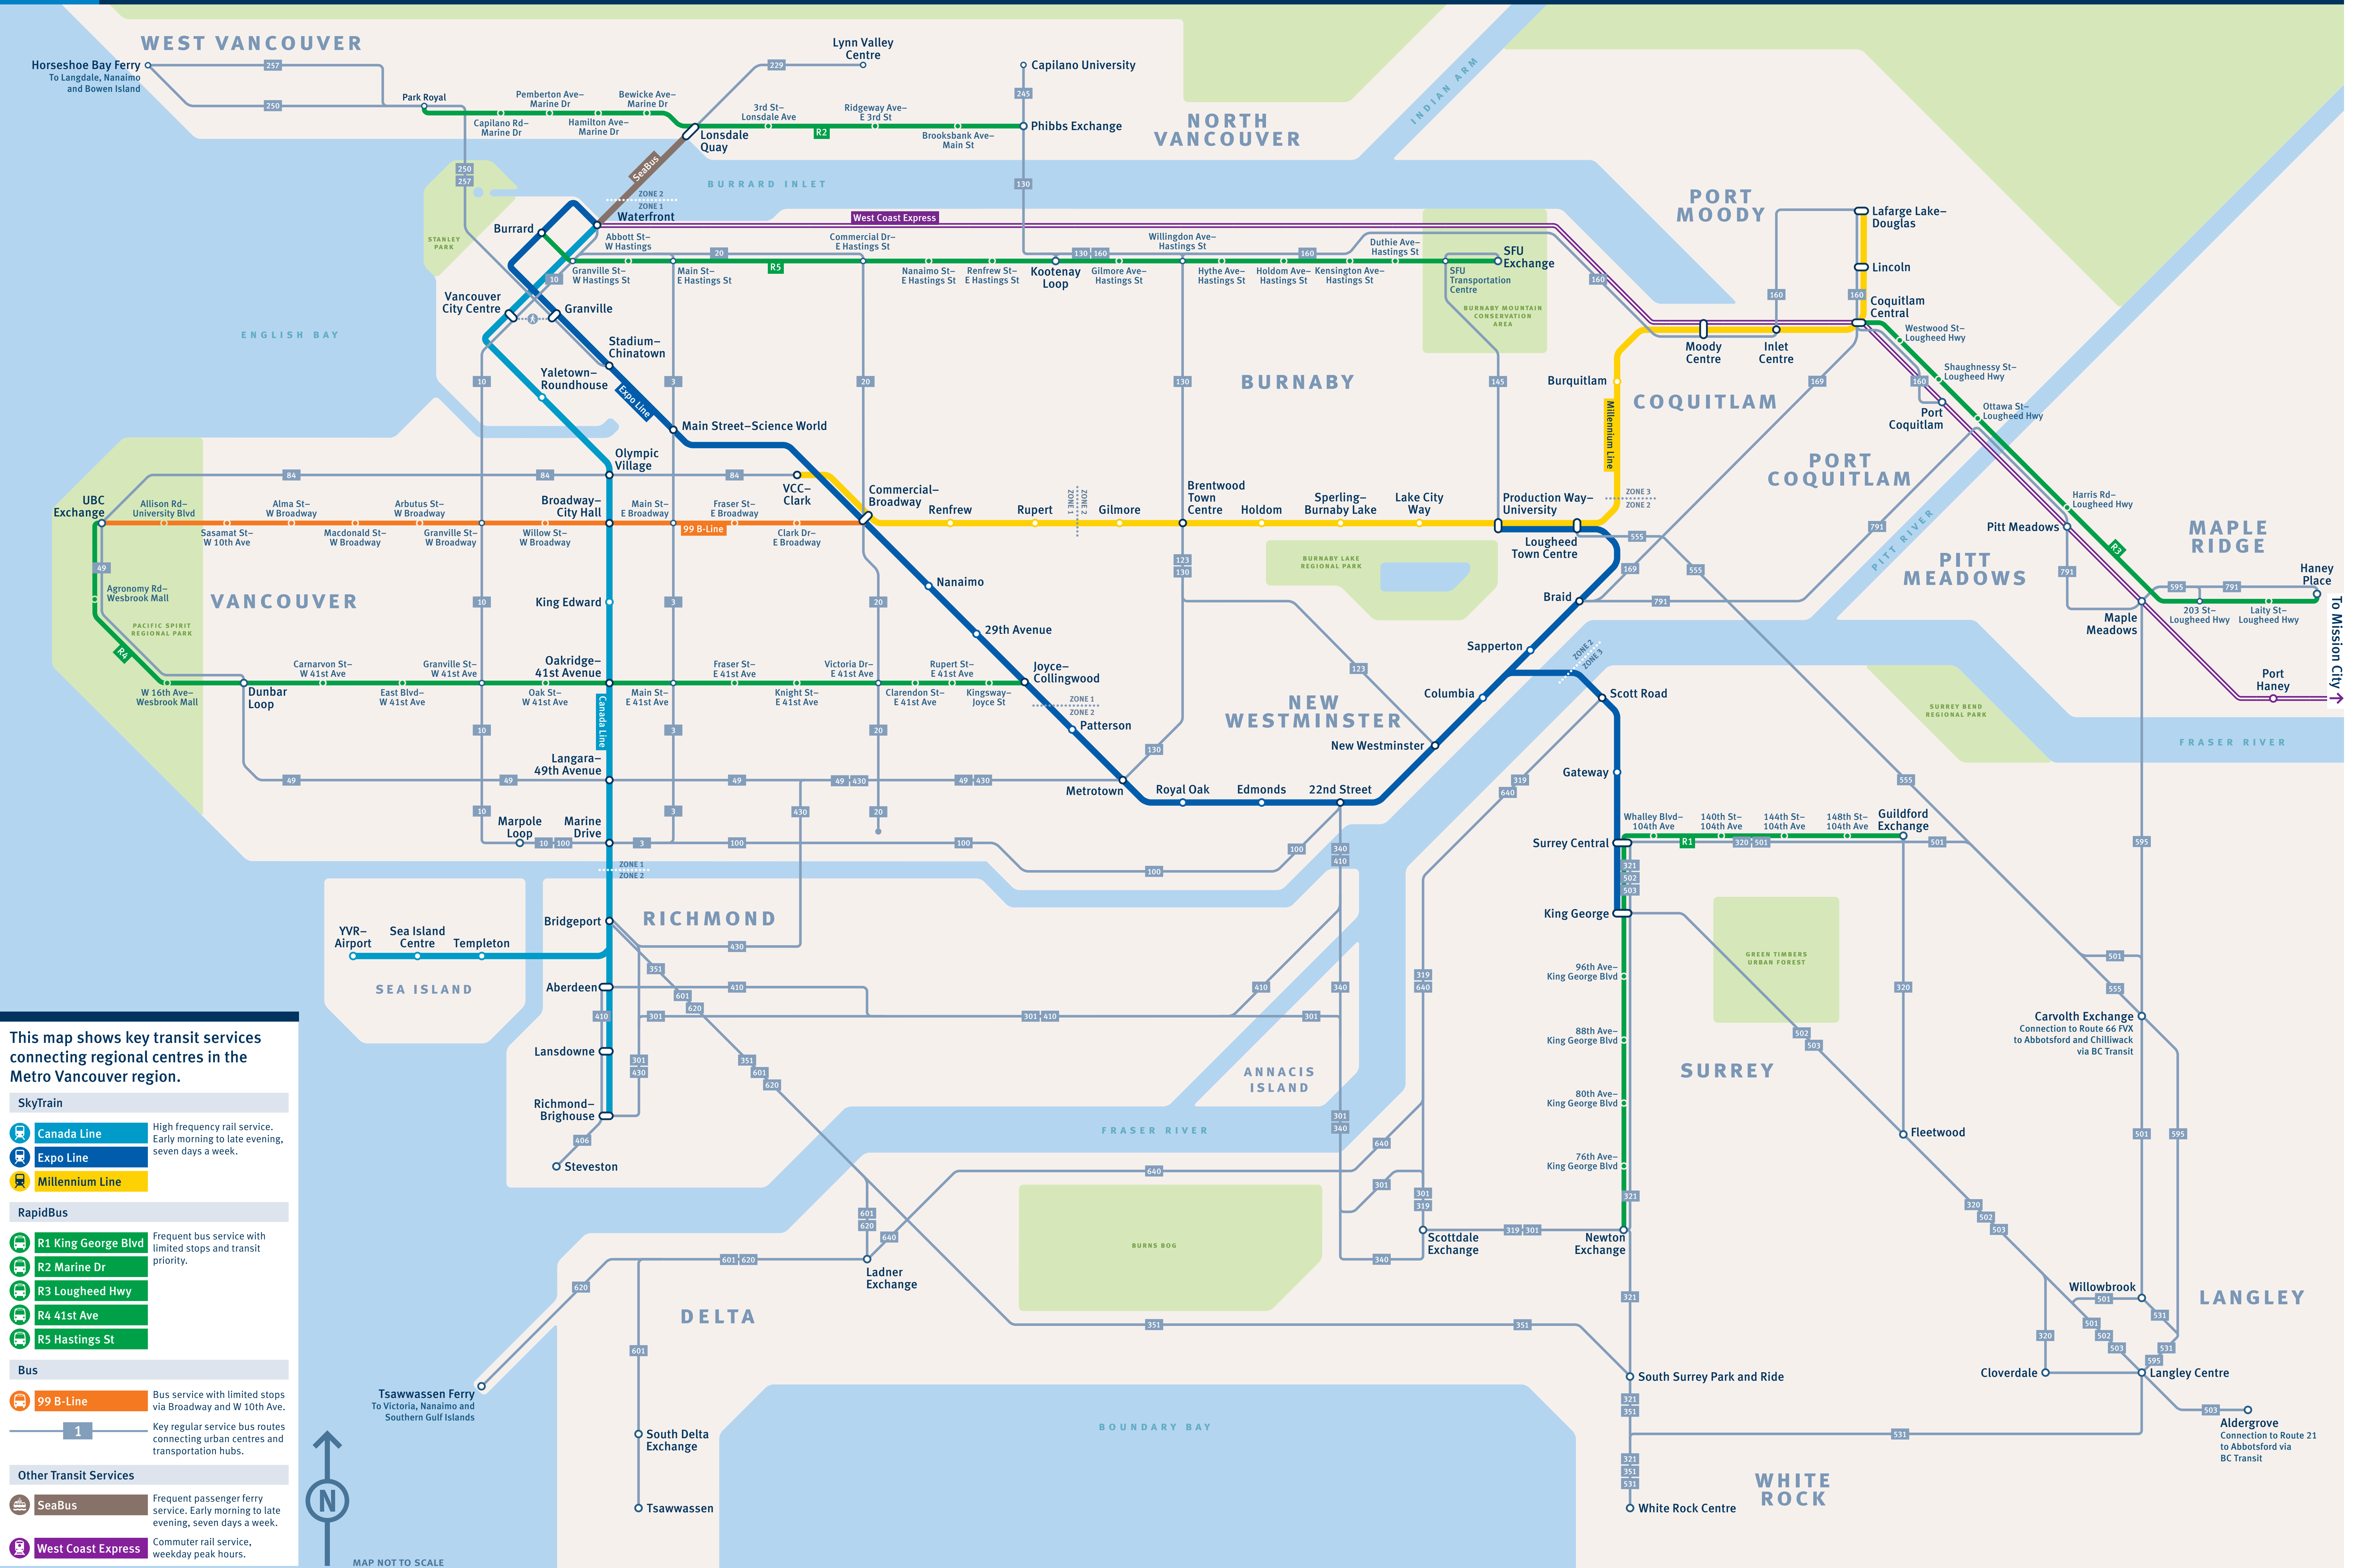

# T Key Regional Transit Connections

**This map shows key transit services connecting regional centres in the Metro Vancouver region.**

**SkyTrain**

- Canada Line** High frequency rail service. Early morning to late evening, seven days a week.
- Expo Line**
- Millennium Line**

**RapidBus**

- R1 King George Blvd** Frequent bus service with limited stops and transit priority.
- R2 Marine Dr**
- R3 Lougheed Hwy**
- R4 41st Ave**
- R5 Hastings St**

**Bus**

- 99 B-Line** Bus service with limited stops via Broadway and W 10th Ave.
- 1** Key regular service bus routes connecting urban centres and transportation hubs.

**Other Transit Services**

- SeaBus** Frequent passenger ferry service. Early morning to late evening, seven days a week.
- West Coast Express** Commuter rail service, weekday peak hours.

MAP NOT TO SCALE