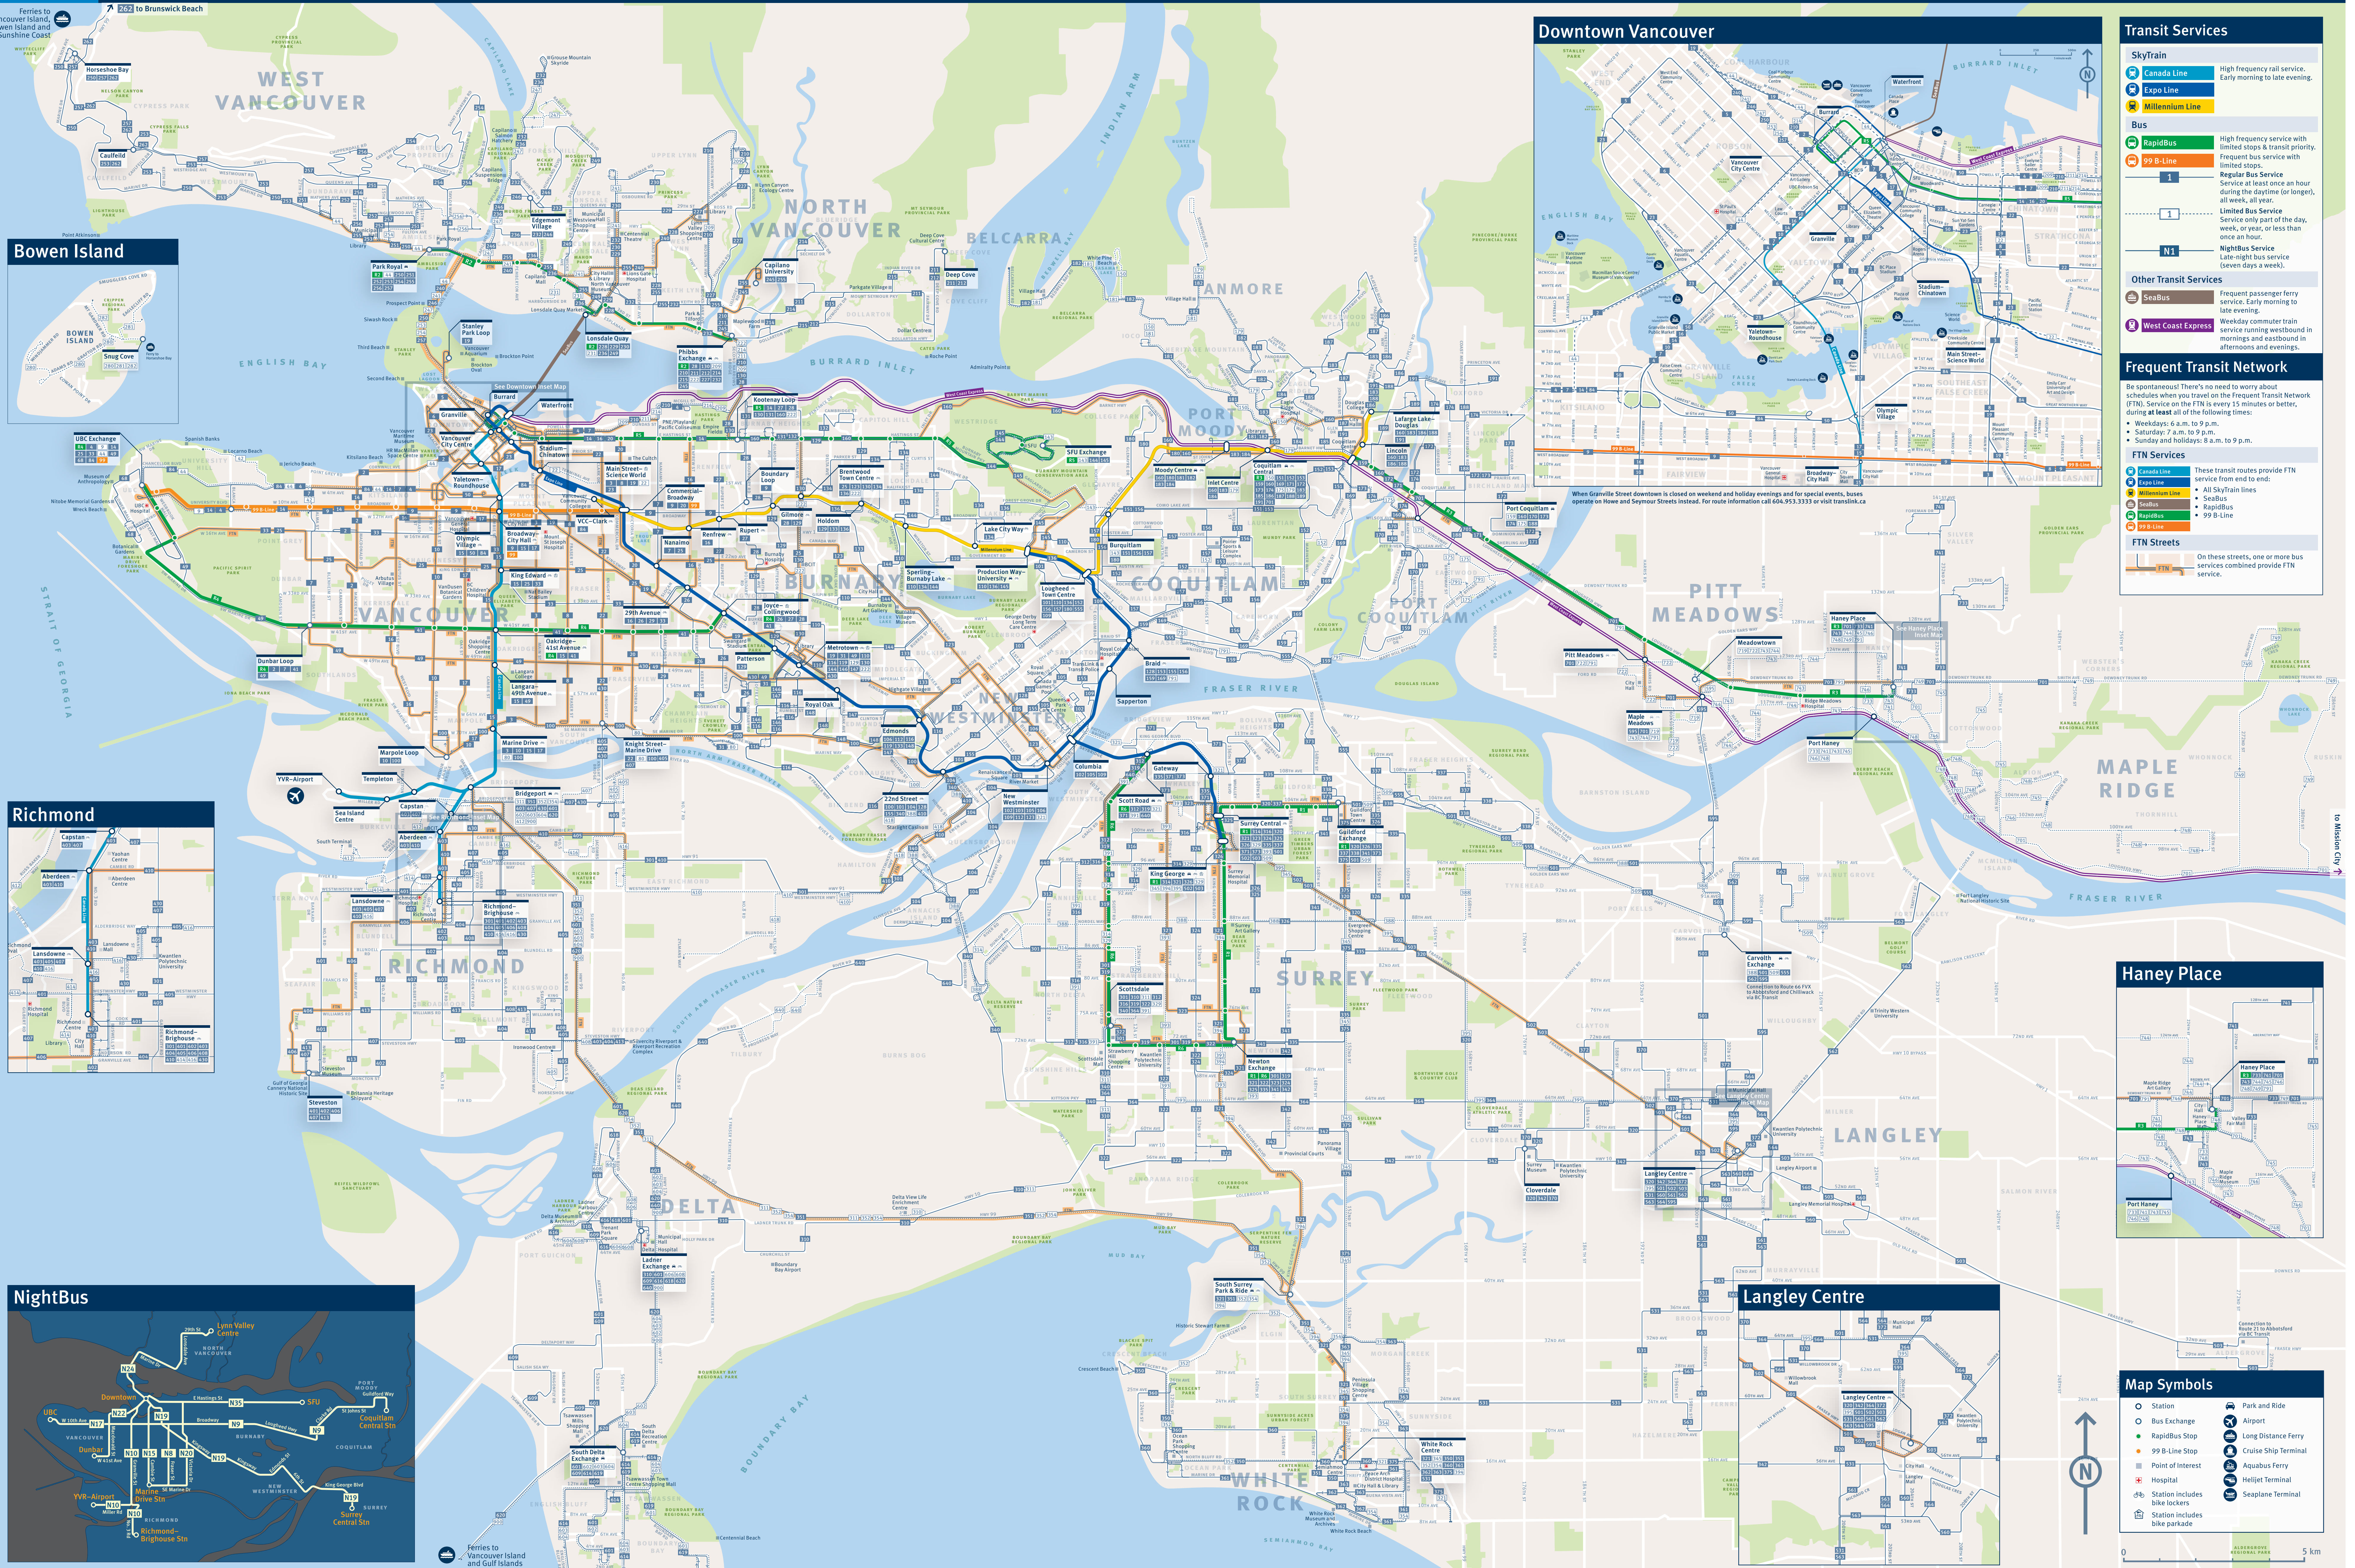

T Metro Vancouver Transit Map

Ferries to Vancouver Island, Bowen Island and Sunshine Coast

Bowen Island

Richmond

NightBus

Downtown Vancouver

When Granville Street downtown is closed on weekend and holiday evenings and for special events, buses operate on Howe and Seymour Streets instead. For route information call 604.953.3333 or visit translink.ca

Transit Services

SkyTrain

- Canada Line: High frequency rail service. Early morning to late evening.
- Expo Line: High frequency rail service. Early morning to late evening.
- Millennium Line: High frequency rail service. Early morning to late evening.

Frequent Transit Network

Be spontaneous! There's no need to worry about schedules when you travel on the Frequent Transit Network (FTN). Service on the FTN is every 15 minutes or better, during at least all of the following times:

- Weekdays: 6 a.m. to 9 p.m.
- Saturday: 7 a.m. to 9 p.m.
- Sunday and holidays: 8 a.m. to 9 p.m.

FTN Services

- Canada Line: These transit routes provide FTN service from end to end:
- Expo Line: All SkyTrain lines
- Millennium Line: RapidBus
- SeaBus: RapidBus
- 99 B-Line: RapidBus
- 99 A-Line: RapidBus