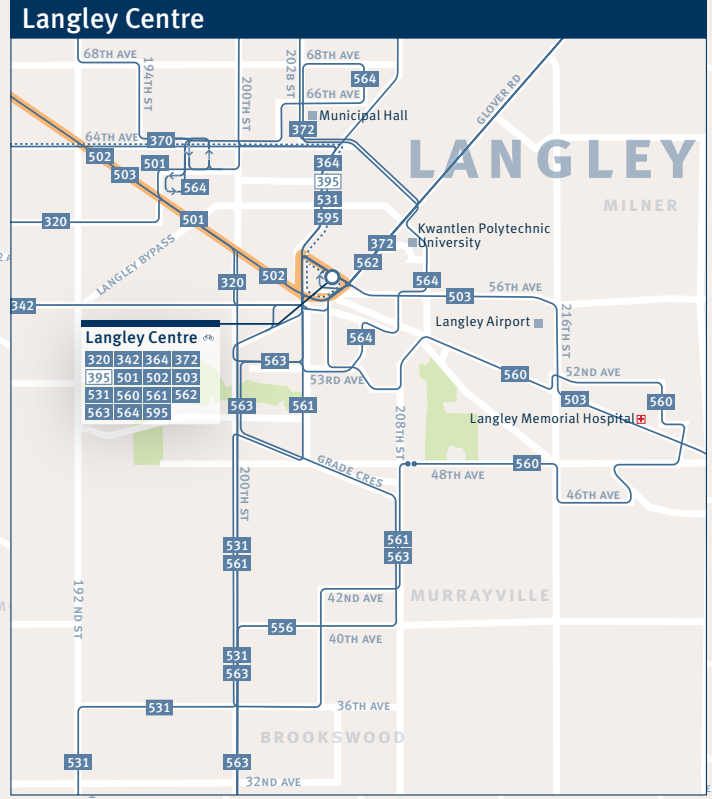

Langley Centre

Connection to
Route 21 to Abbotsford
via BC Transit

Cloverdale
320 342 370