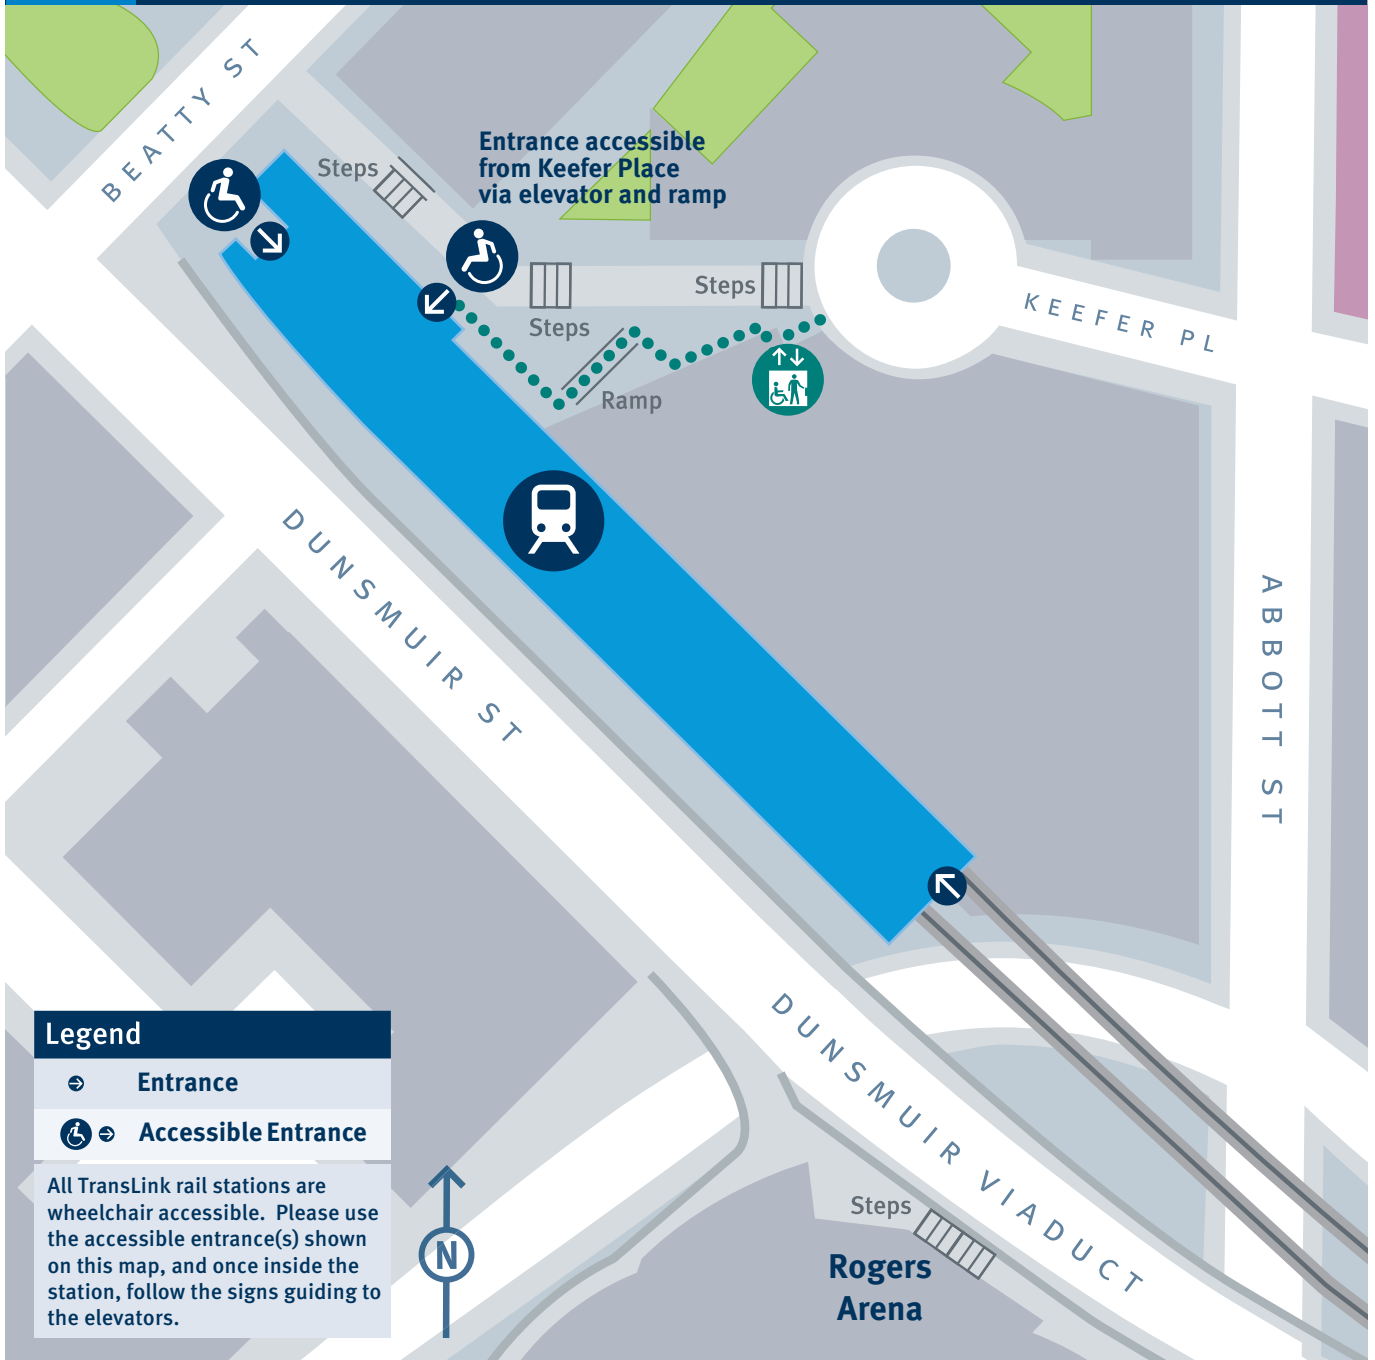

## Stadium–Chinatown Entrance Locations

### Legend

- ➔ Entrance
- ♿➔ Accessible Entrance

All TransLink rail stations are wheelchair accessible. Please use the accessible entrance(s) shown on this map, and once inside the station, follow the signs guiding to the elevators.