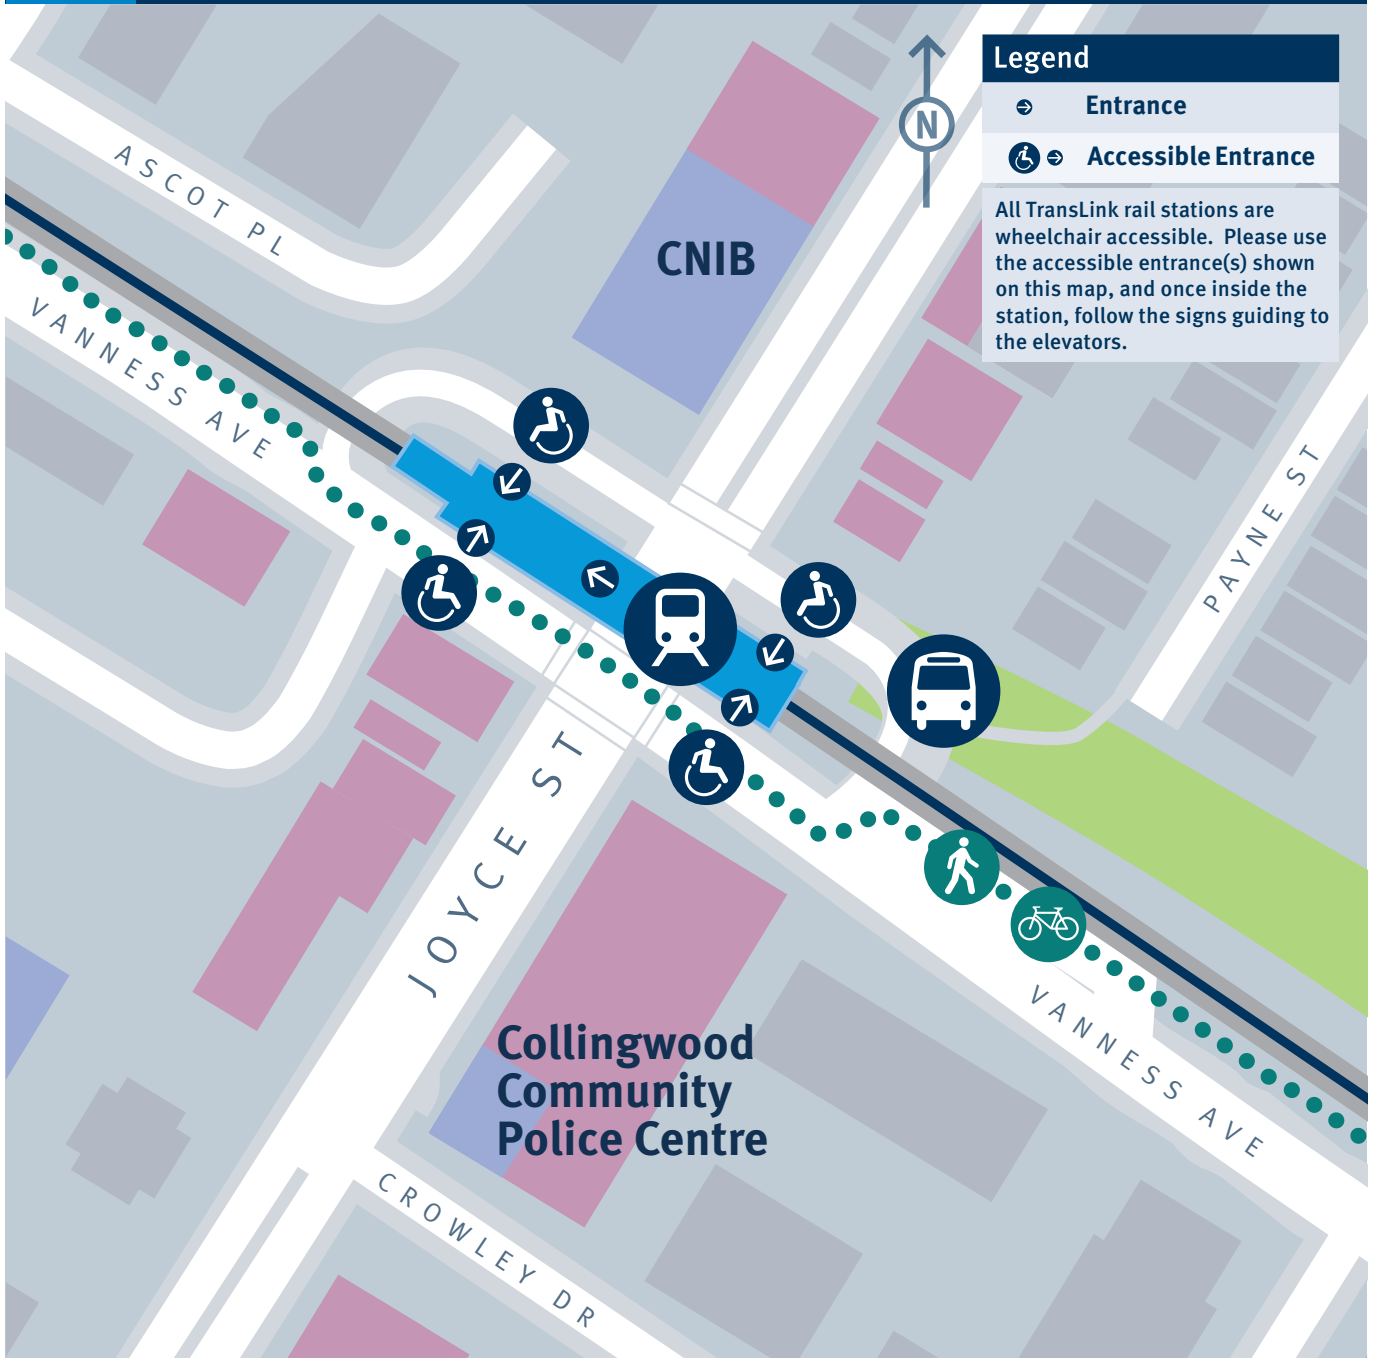

T

Joyce–Collingwood Station Entrance Locations

Legend

➔ Entrance

♿➔ Accessible Entrance

All TransLink rail stations are wheelchair accessible. Please use the accessible entrance(s) shown on this map, and once inside the station, follow the signs guiding to the elevators.

For transit information, including next bus times, visit translink.ca or call 604.953.3333