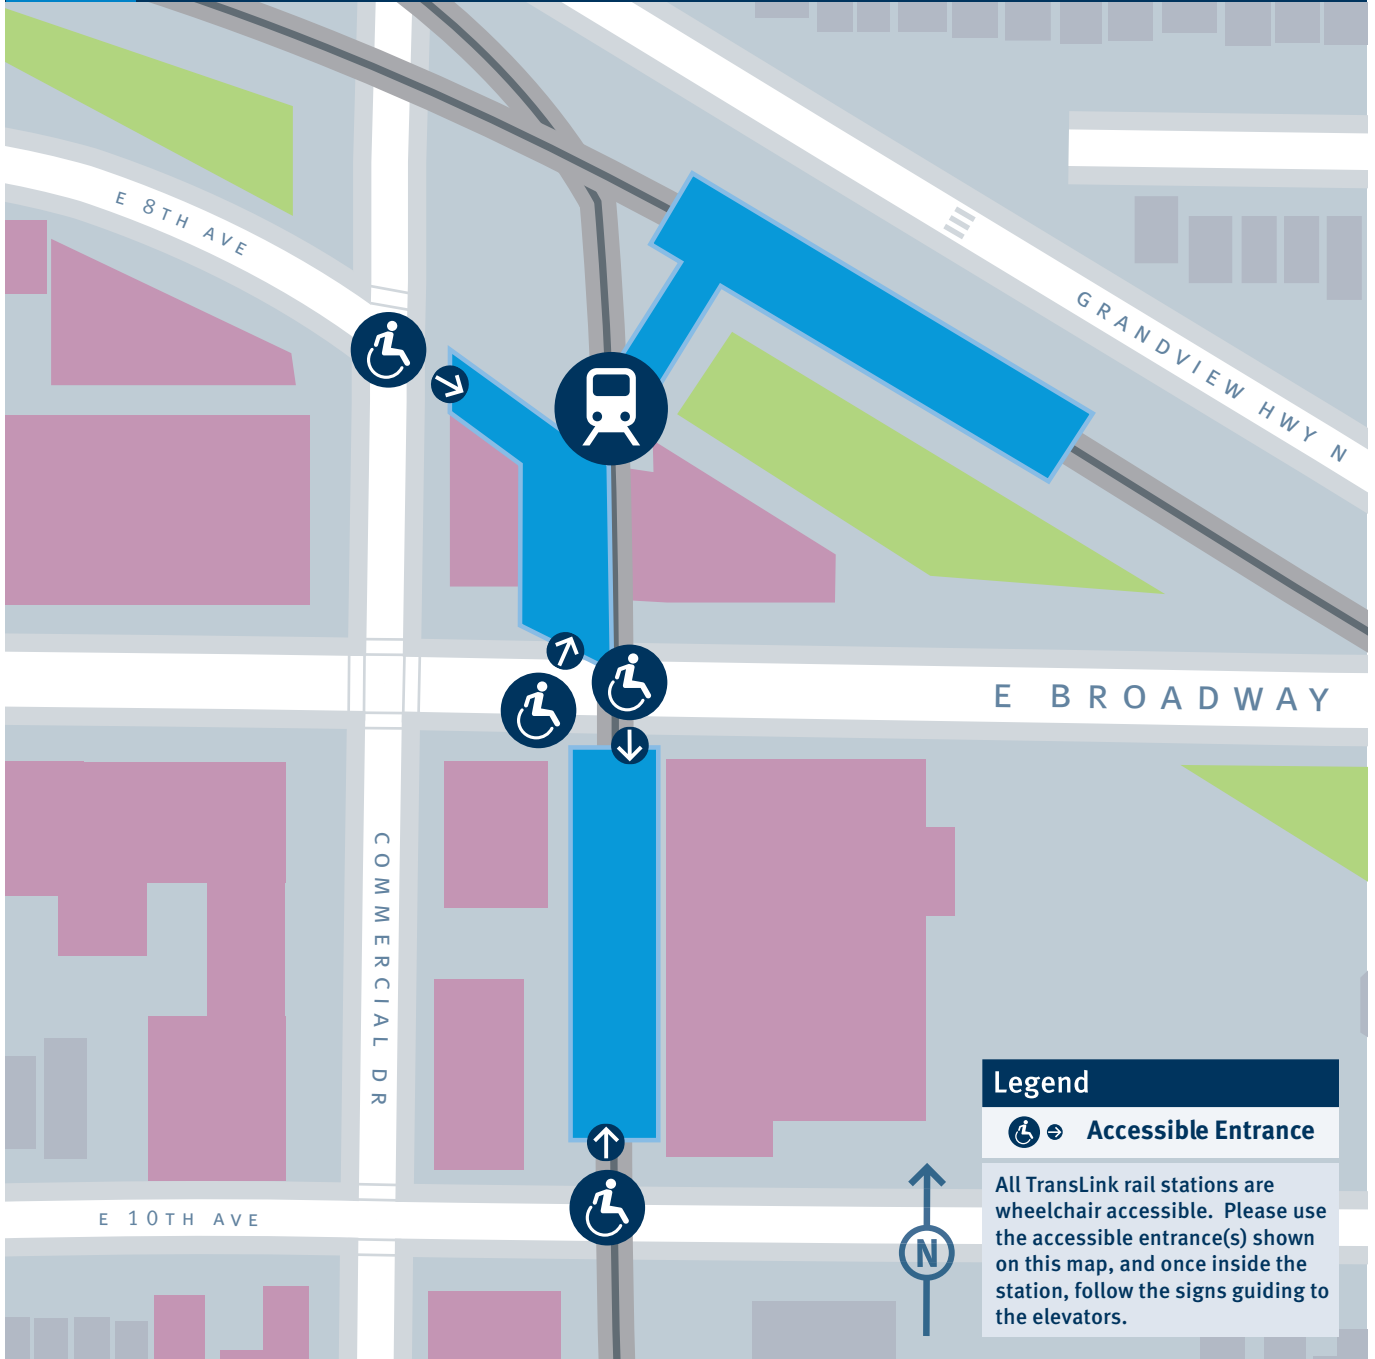

T

Commercial–Broadway Station Entrance Locations

Legend

 Accessible Entrance

All TransLink rail stations are wheelchair accessible. Please use the accessible entrance(s) shown on this map, and once inside the station, follow the signs guiding to the elevators.

For transit information, including next bus times, visit translink.ca or call 604.953.3333