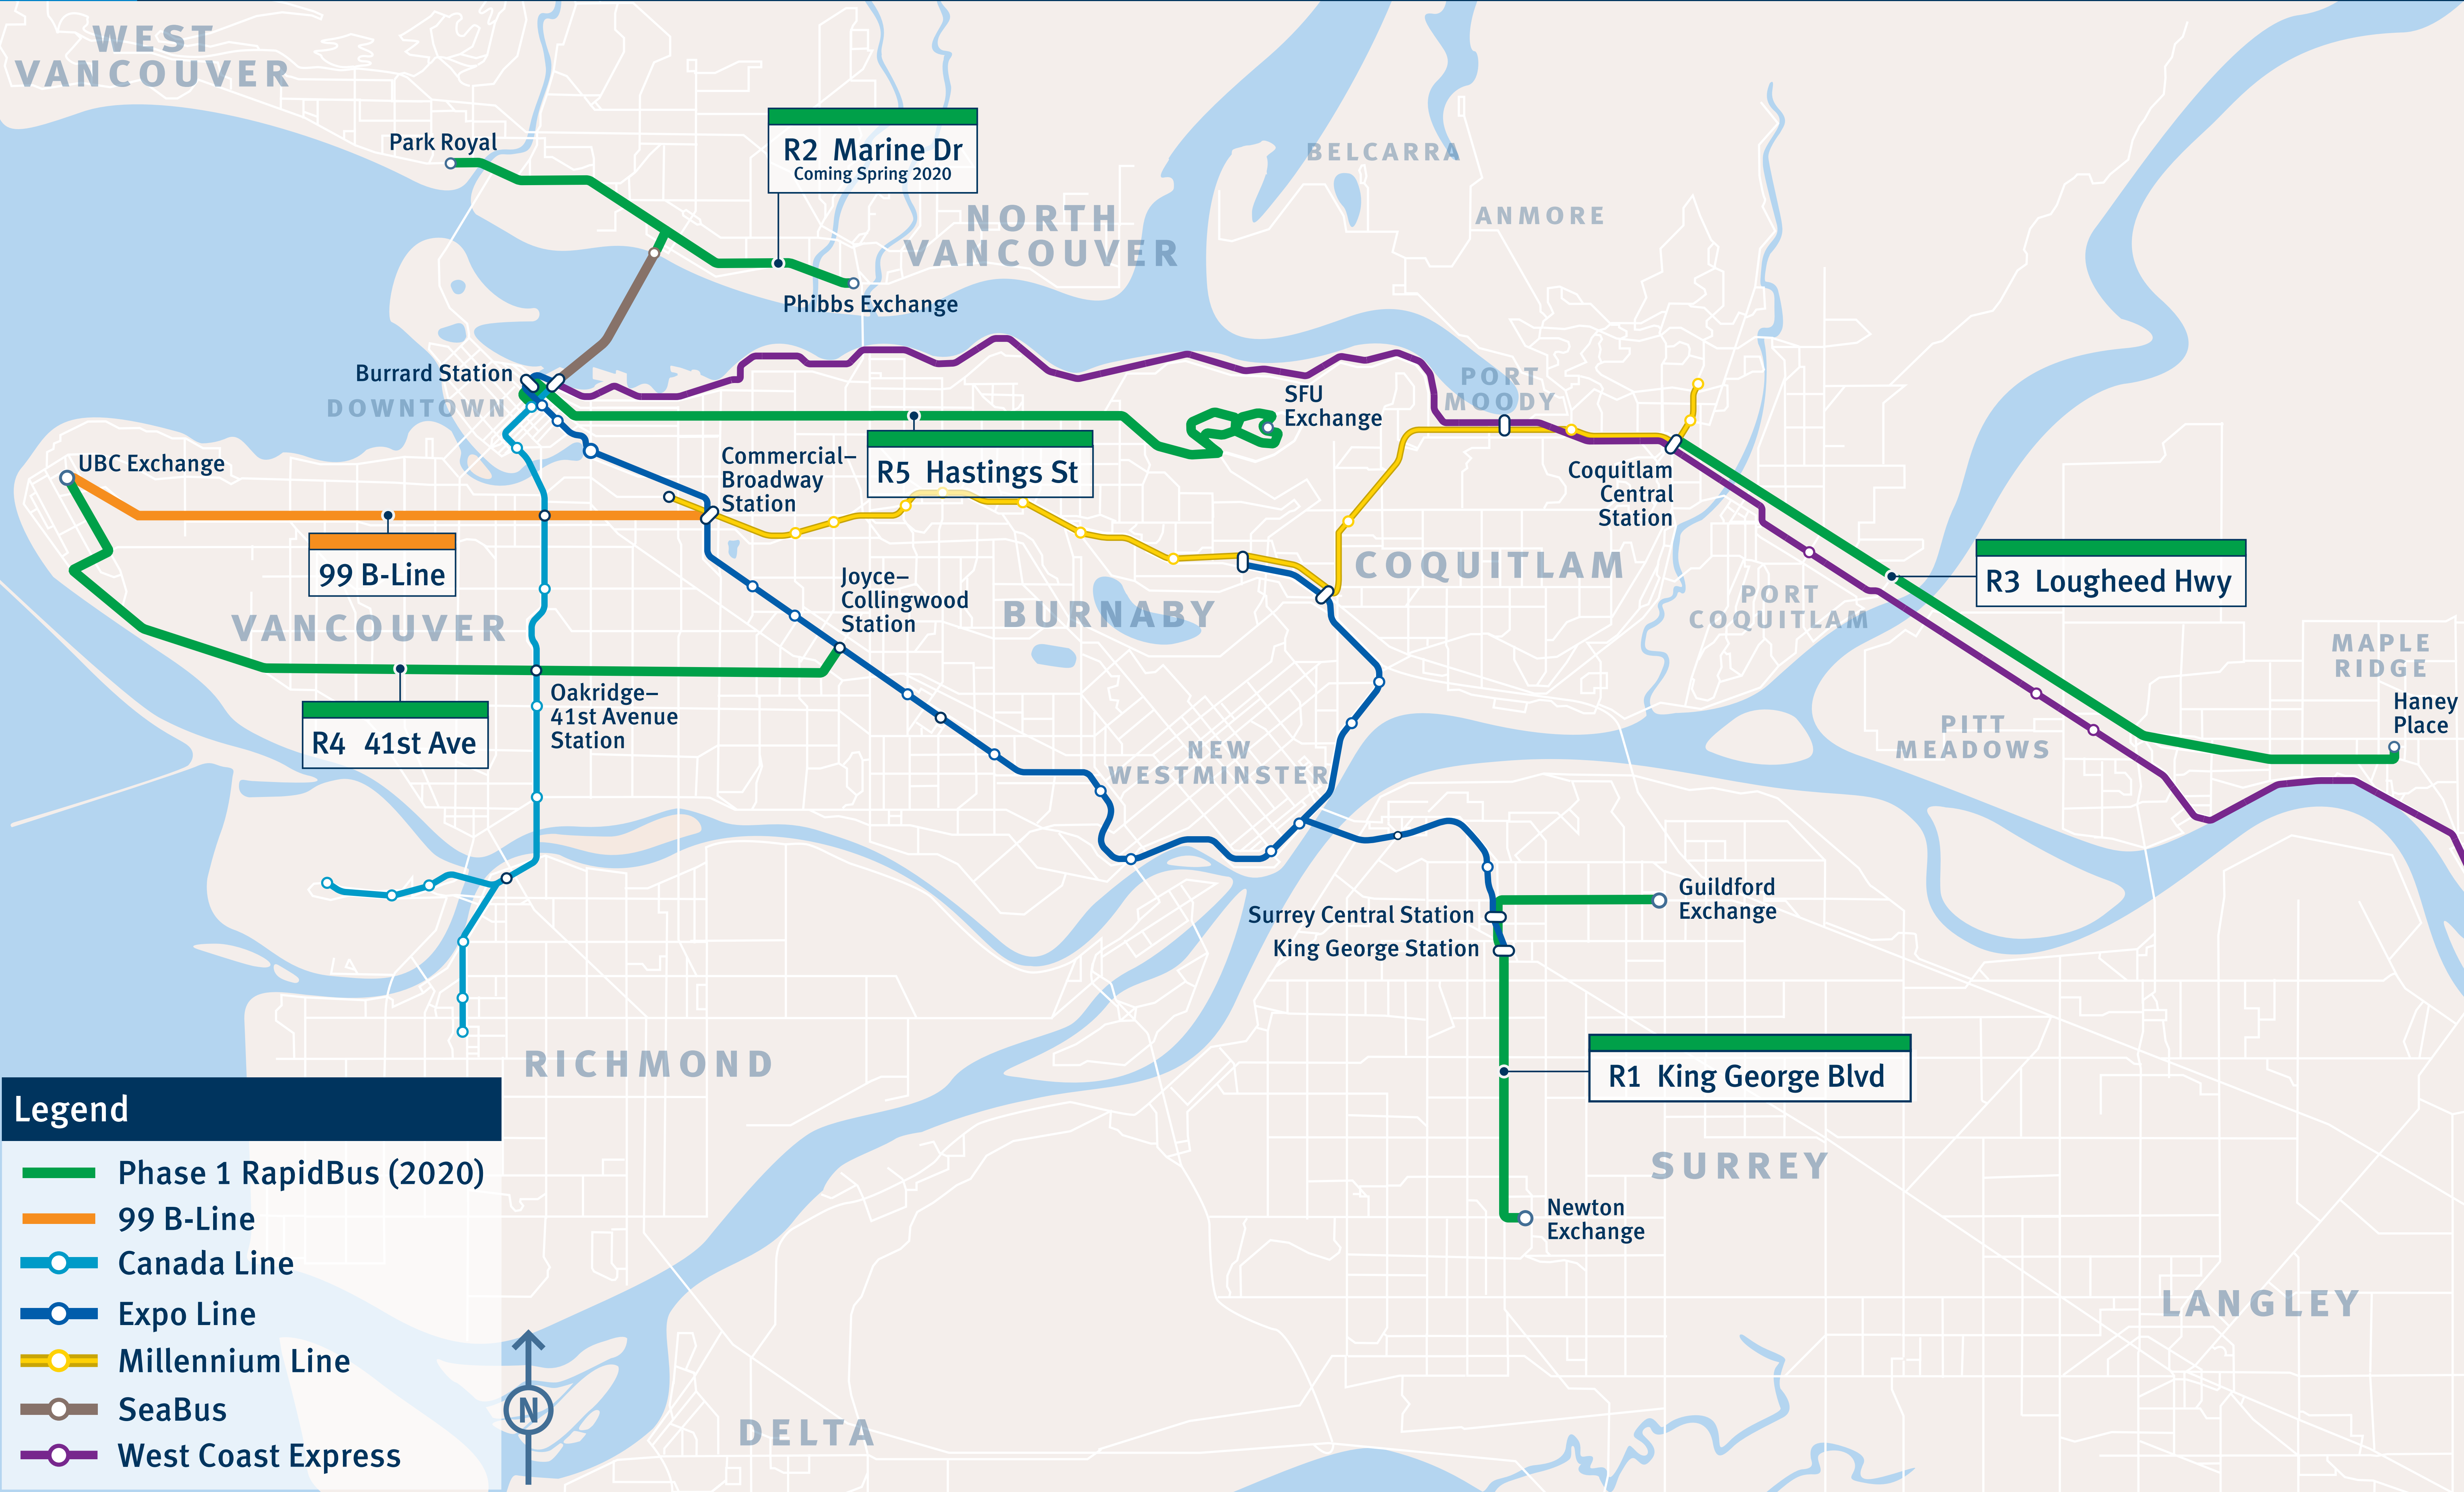

T 2020 RapidBus & B-Line Network

Legend

- Phase 1 RapidBus (2020)
- 99 B-Line
- Canada Line
- Expo Line
- Millennium Line
- SeaBus
- West Coast Express