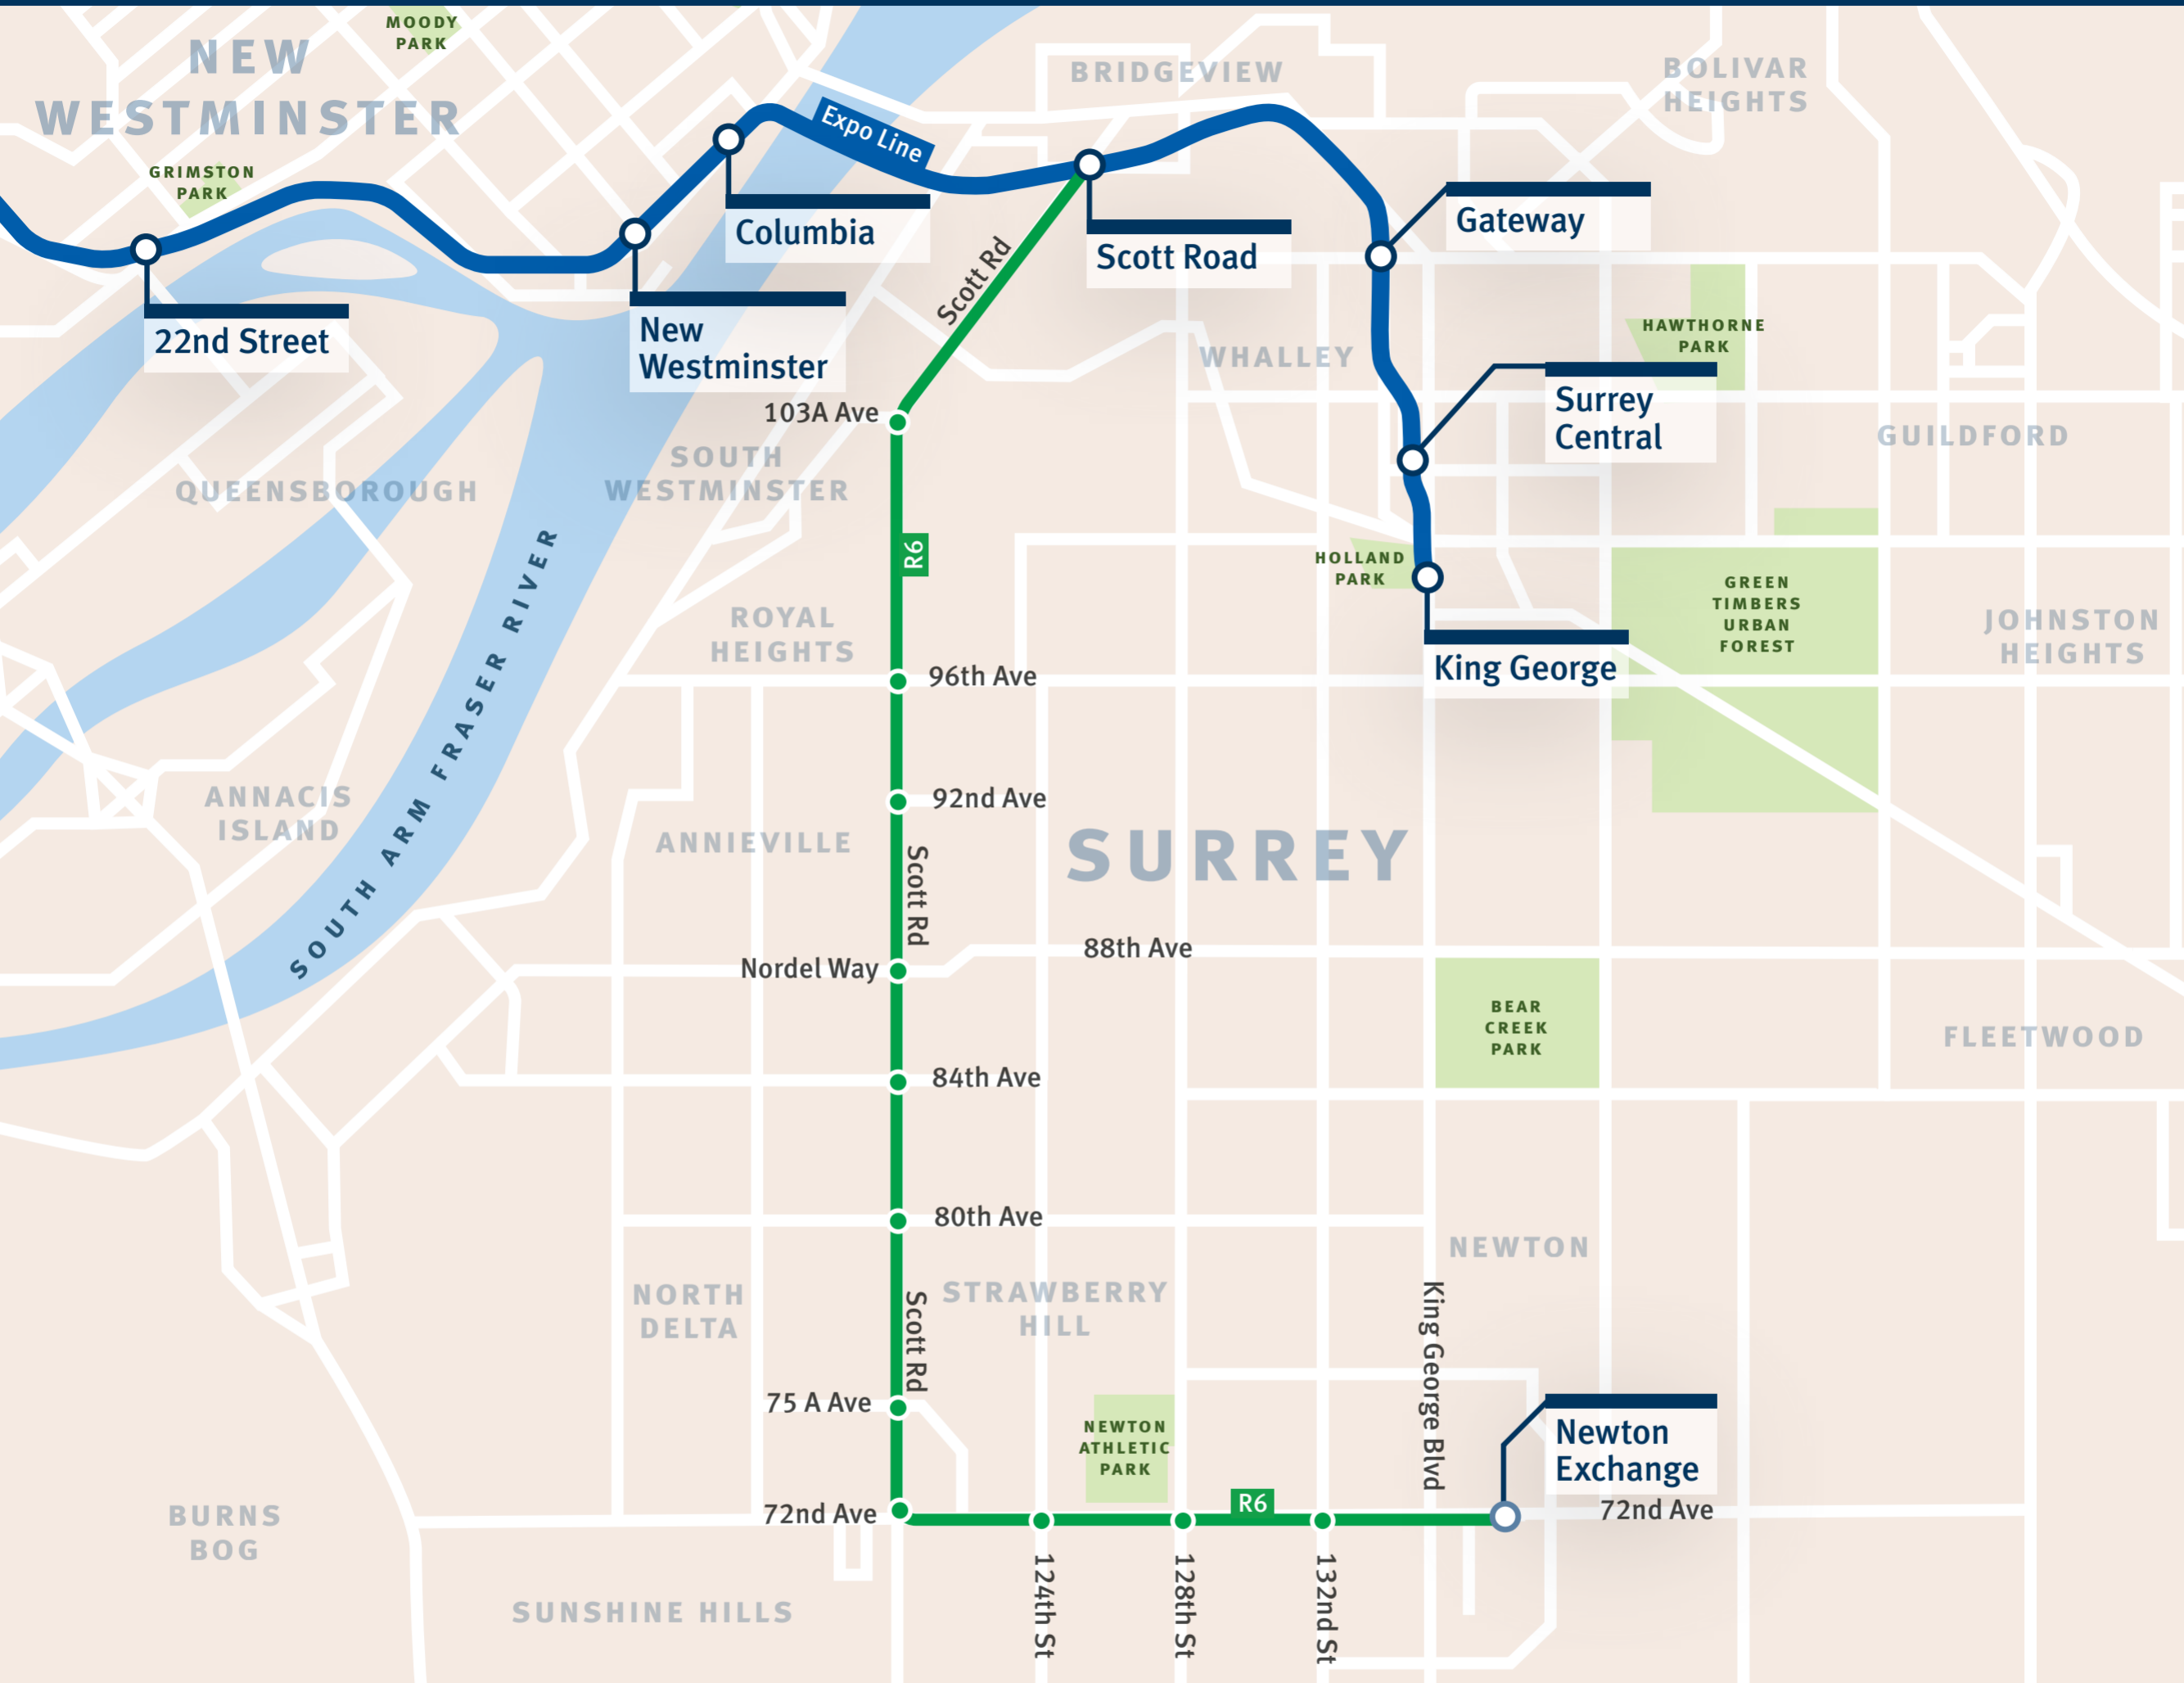

# Planned Route for R6 Scott Road RapidBus

## Legend

-  R6 RapidBus Route
-  R6 RapidBus Stop
-  SkyTrain Station
-  Bus Exchange