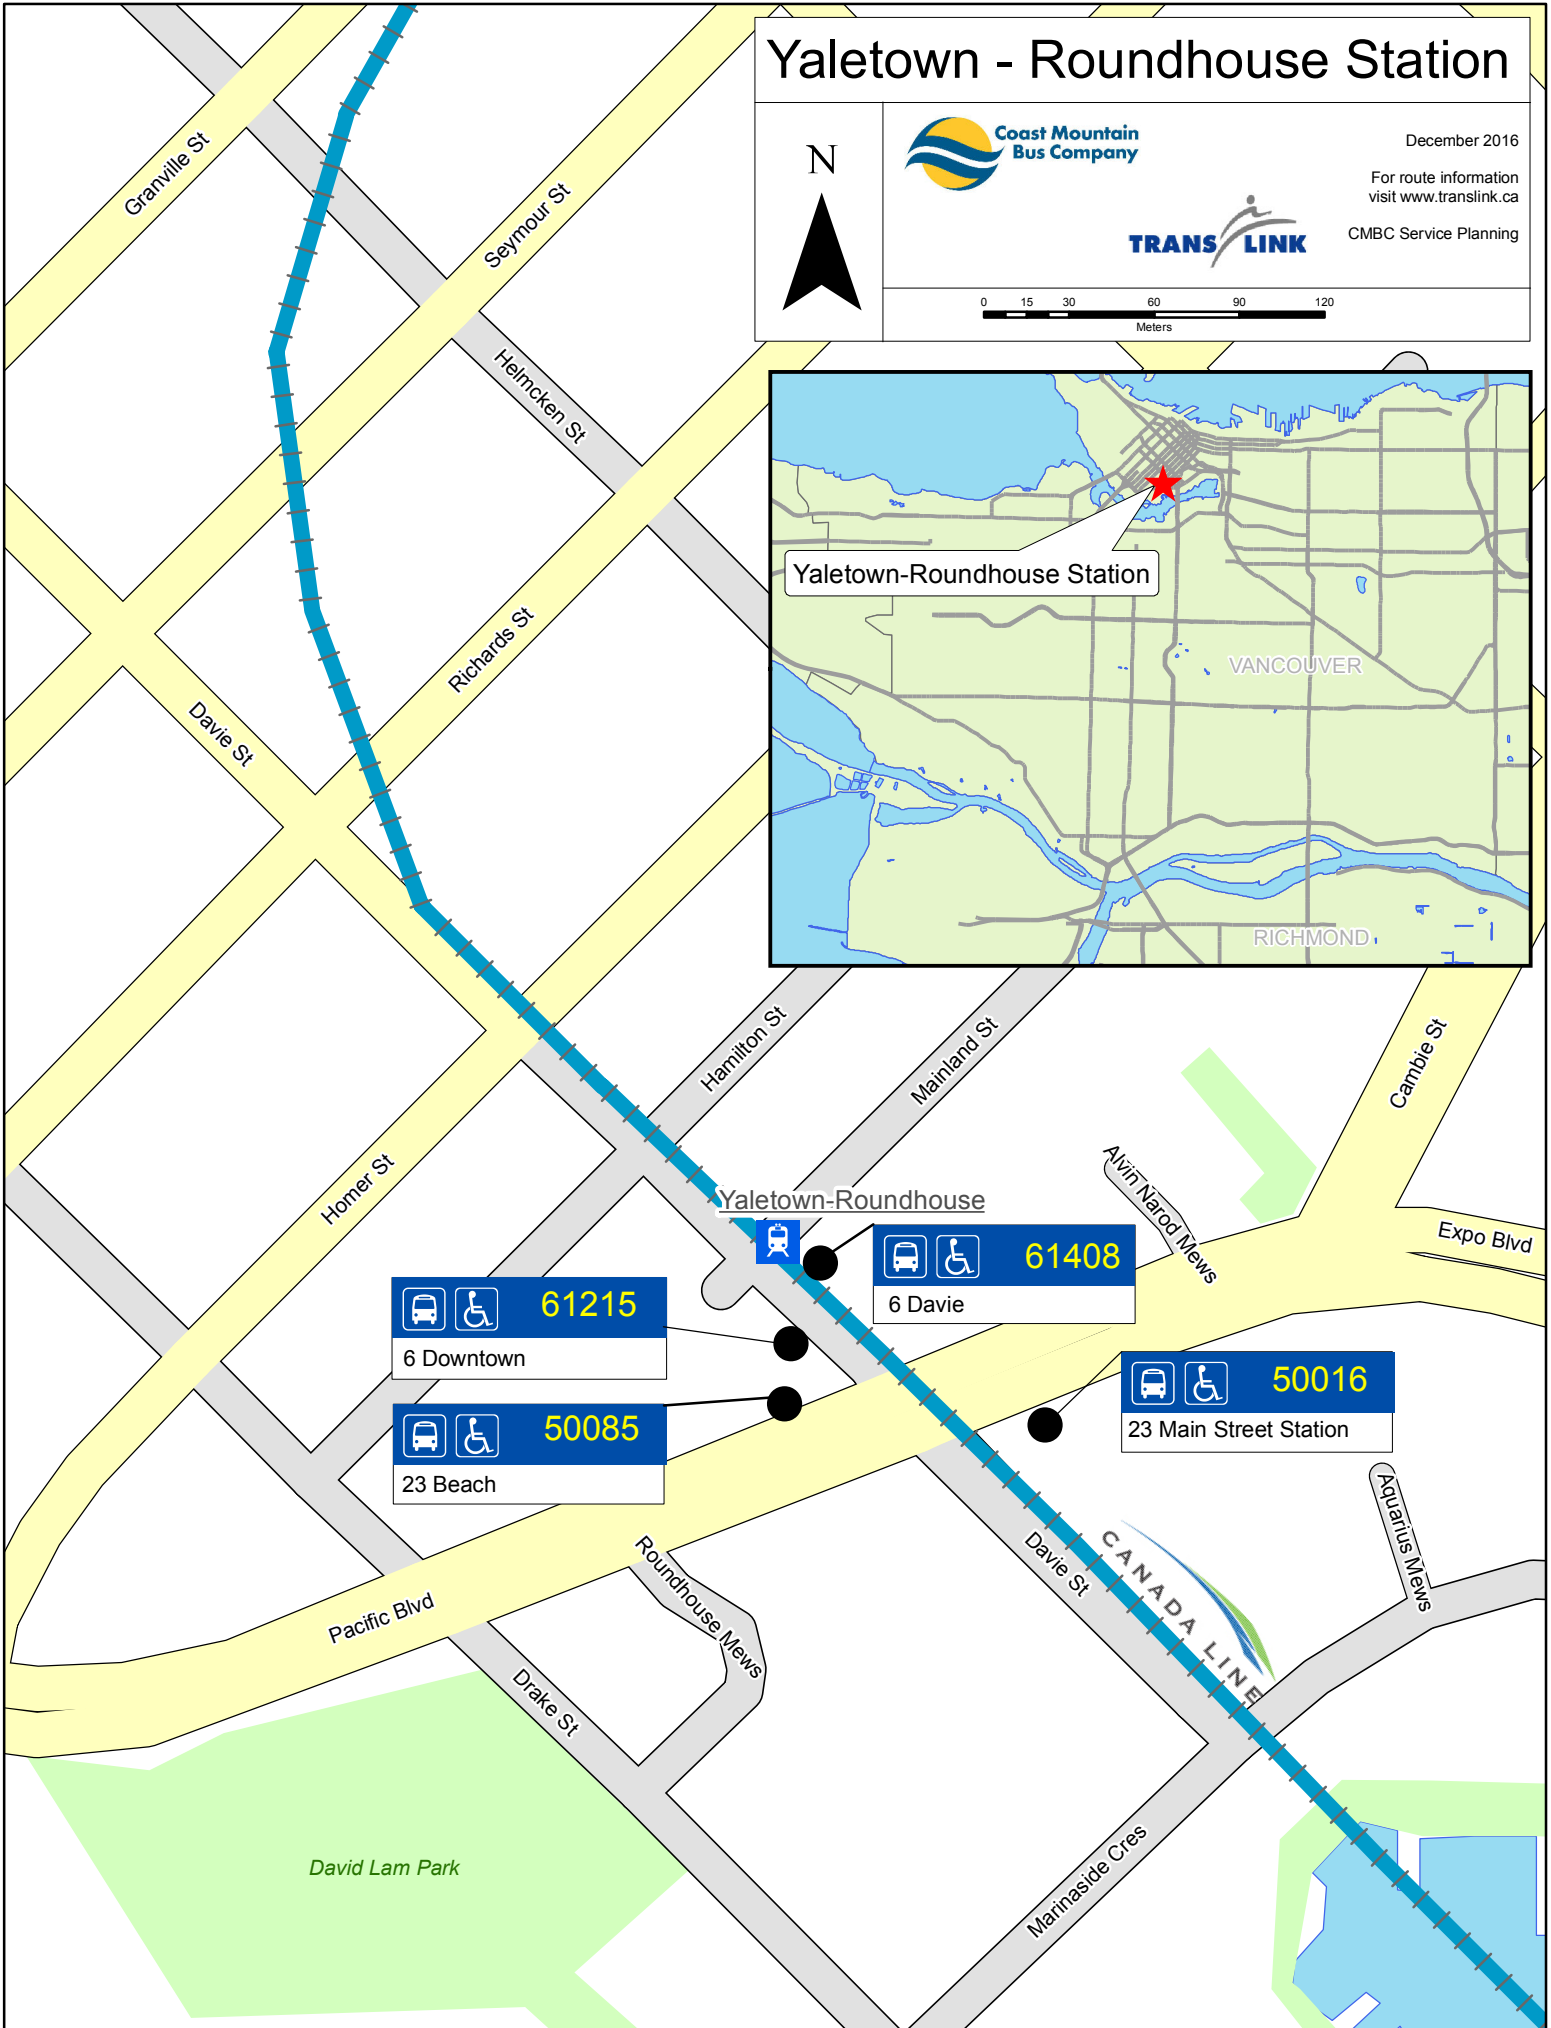

Yaletown - Roundhouse Station

December 2016

For route information
visit www.translink.ca

CMBC Service Planning

61215
6 Downtown

50085
23 Beach

61408
6 Davie

50016
23 Main Street Station

David Lam Park