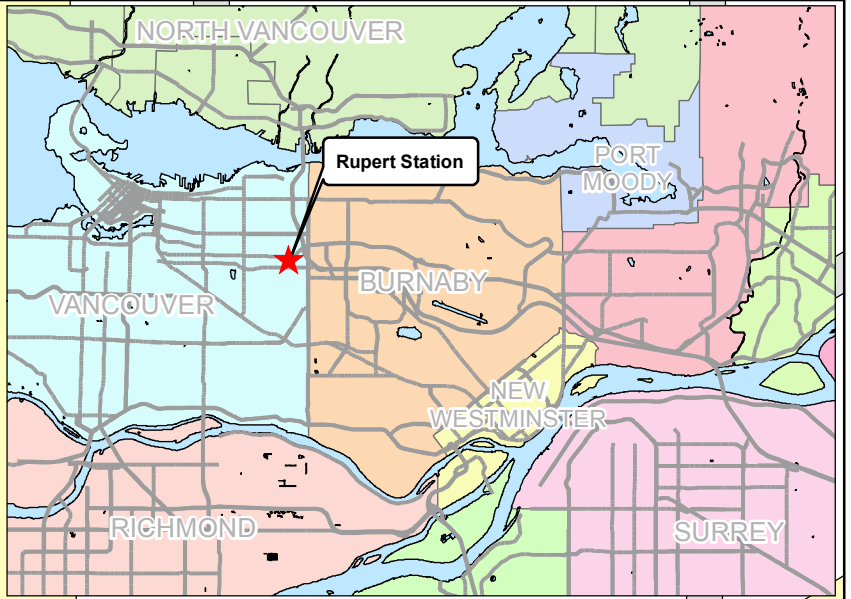

Rupert Station

March 2013

For route information
visit www.translink.ca

CMBC Service Planning

E 8th Ave

Windermere St

E Broadway

Lougheed Hwy

Rupert St

  **58129**
27 Joyce Station

  **58130**
27 Kootenay Loop

Bentall St

Cornett Rd