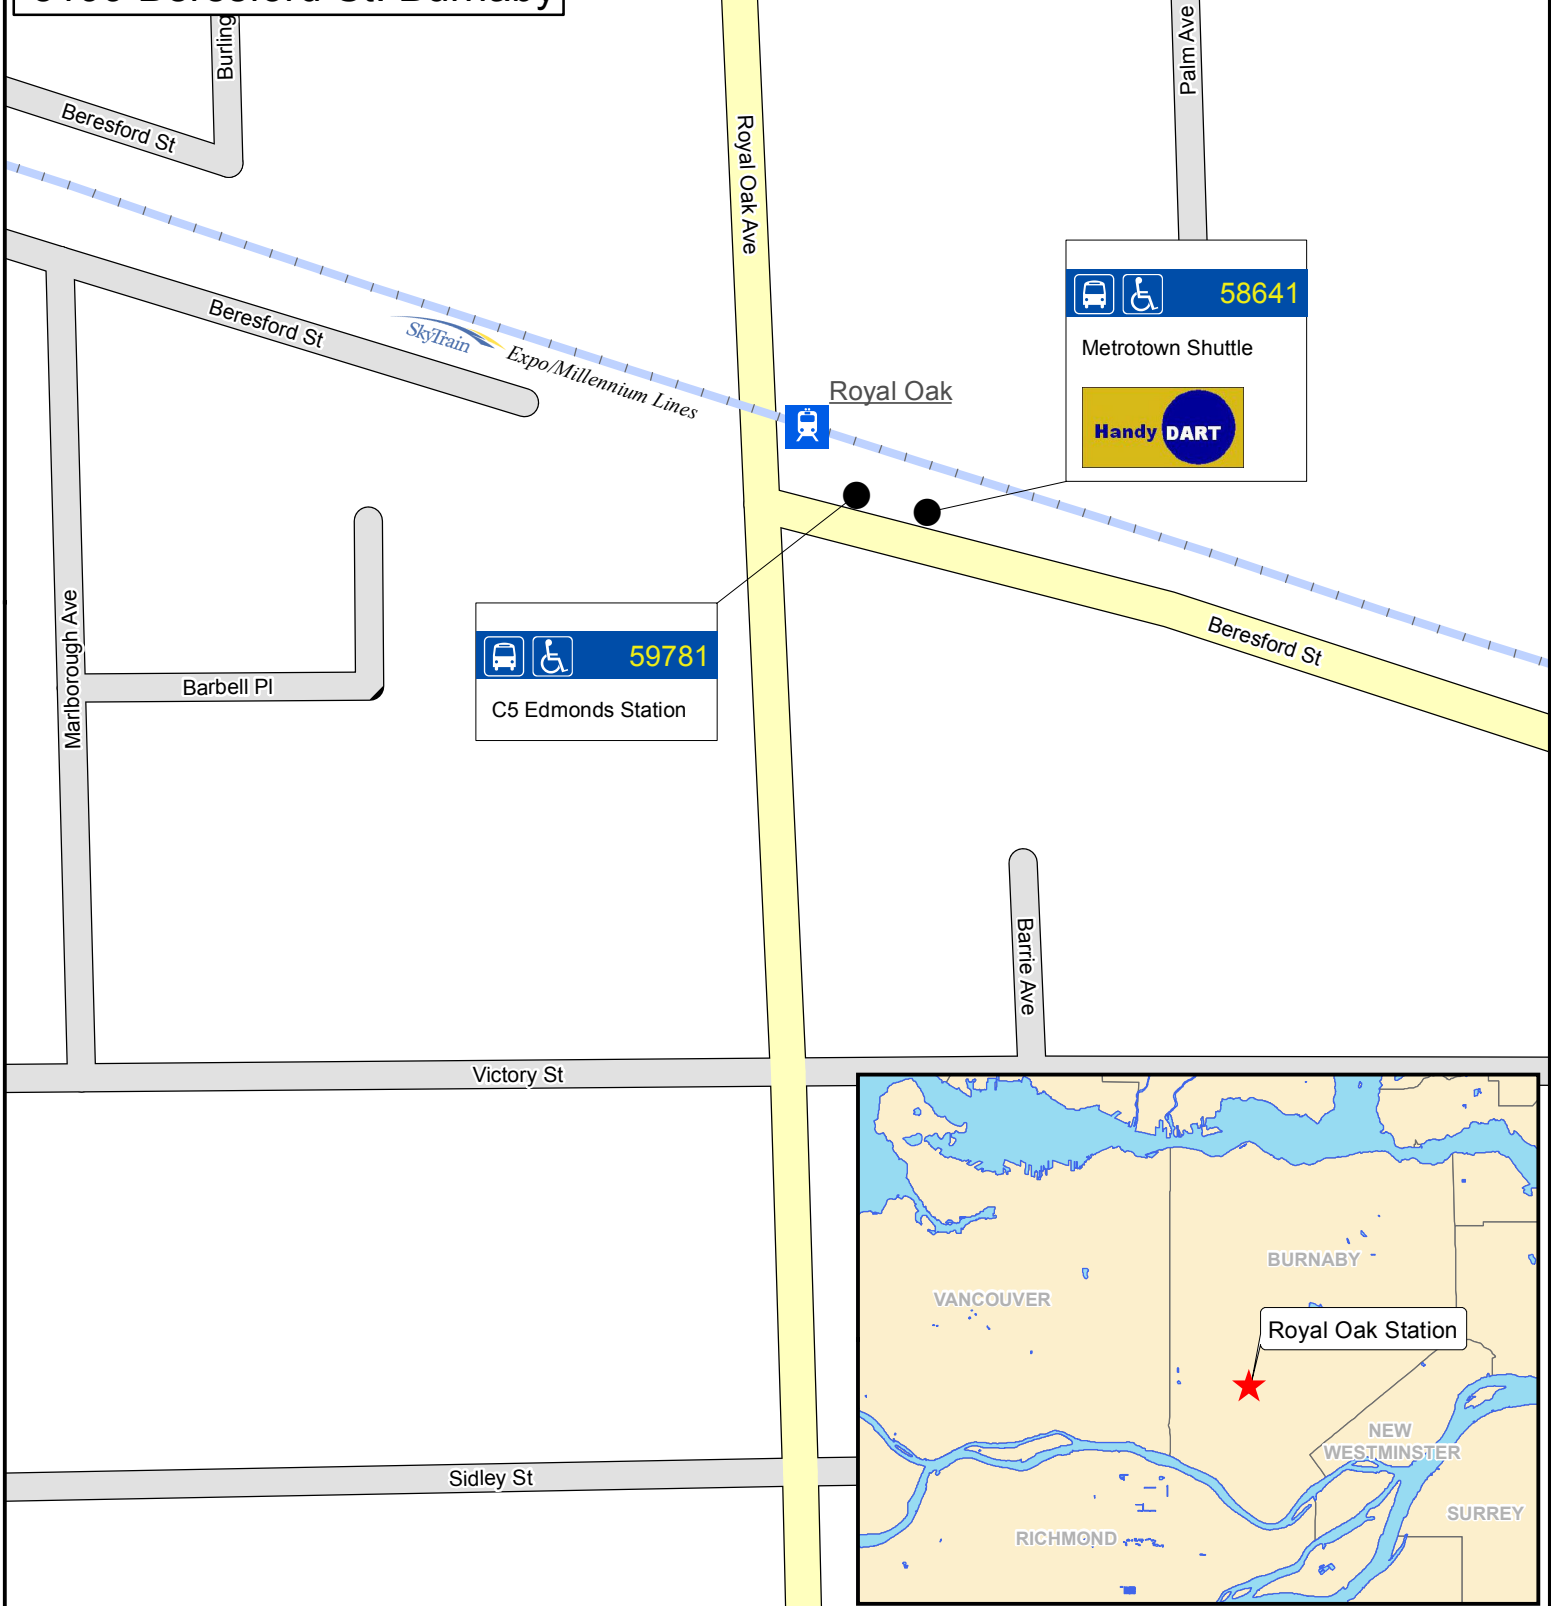

Royal Oak Station

December 2016

For route information
visit www.translink.ca

CMBC Service Planning

Physical Address:
5199 Beresford St. Burnaby

  **58641**

Metrotown Shuttle

  **59781**

C5 Edmonds Station