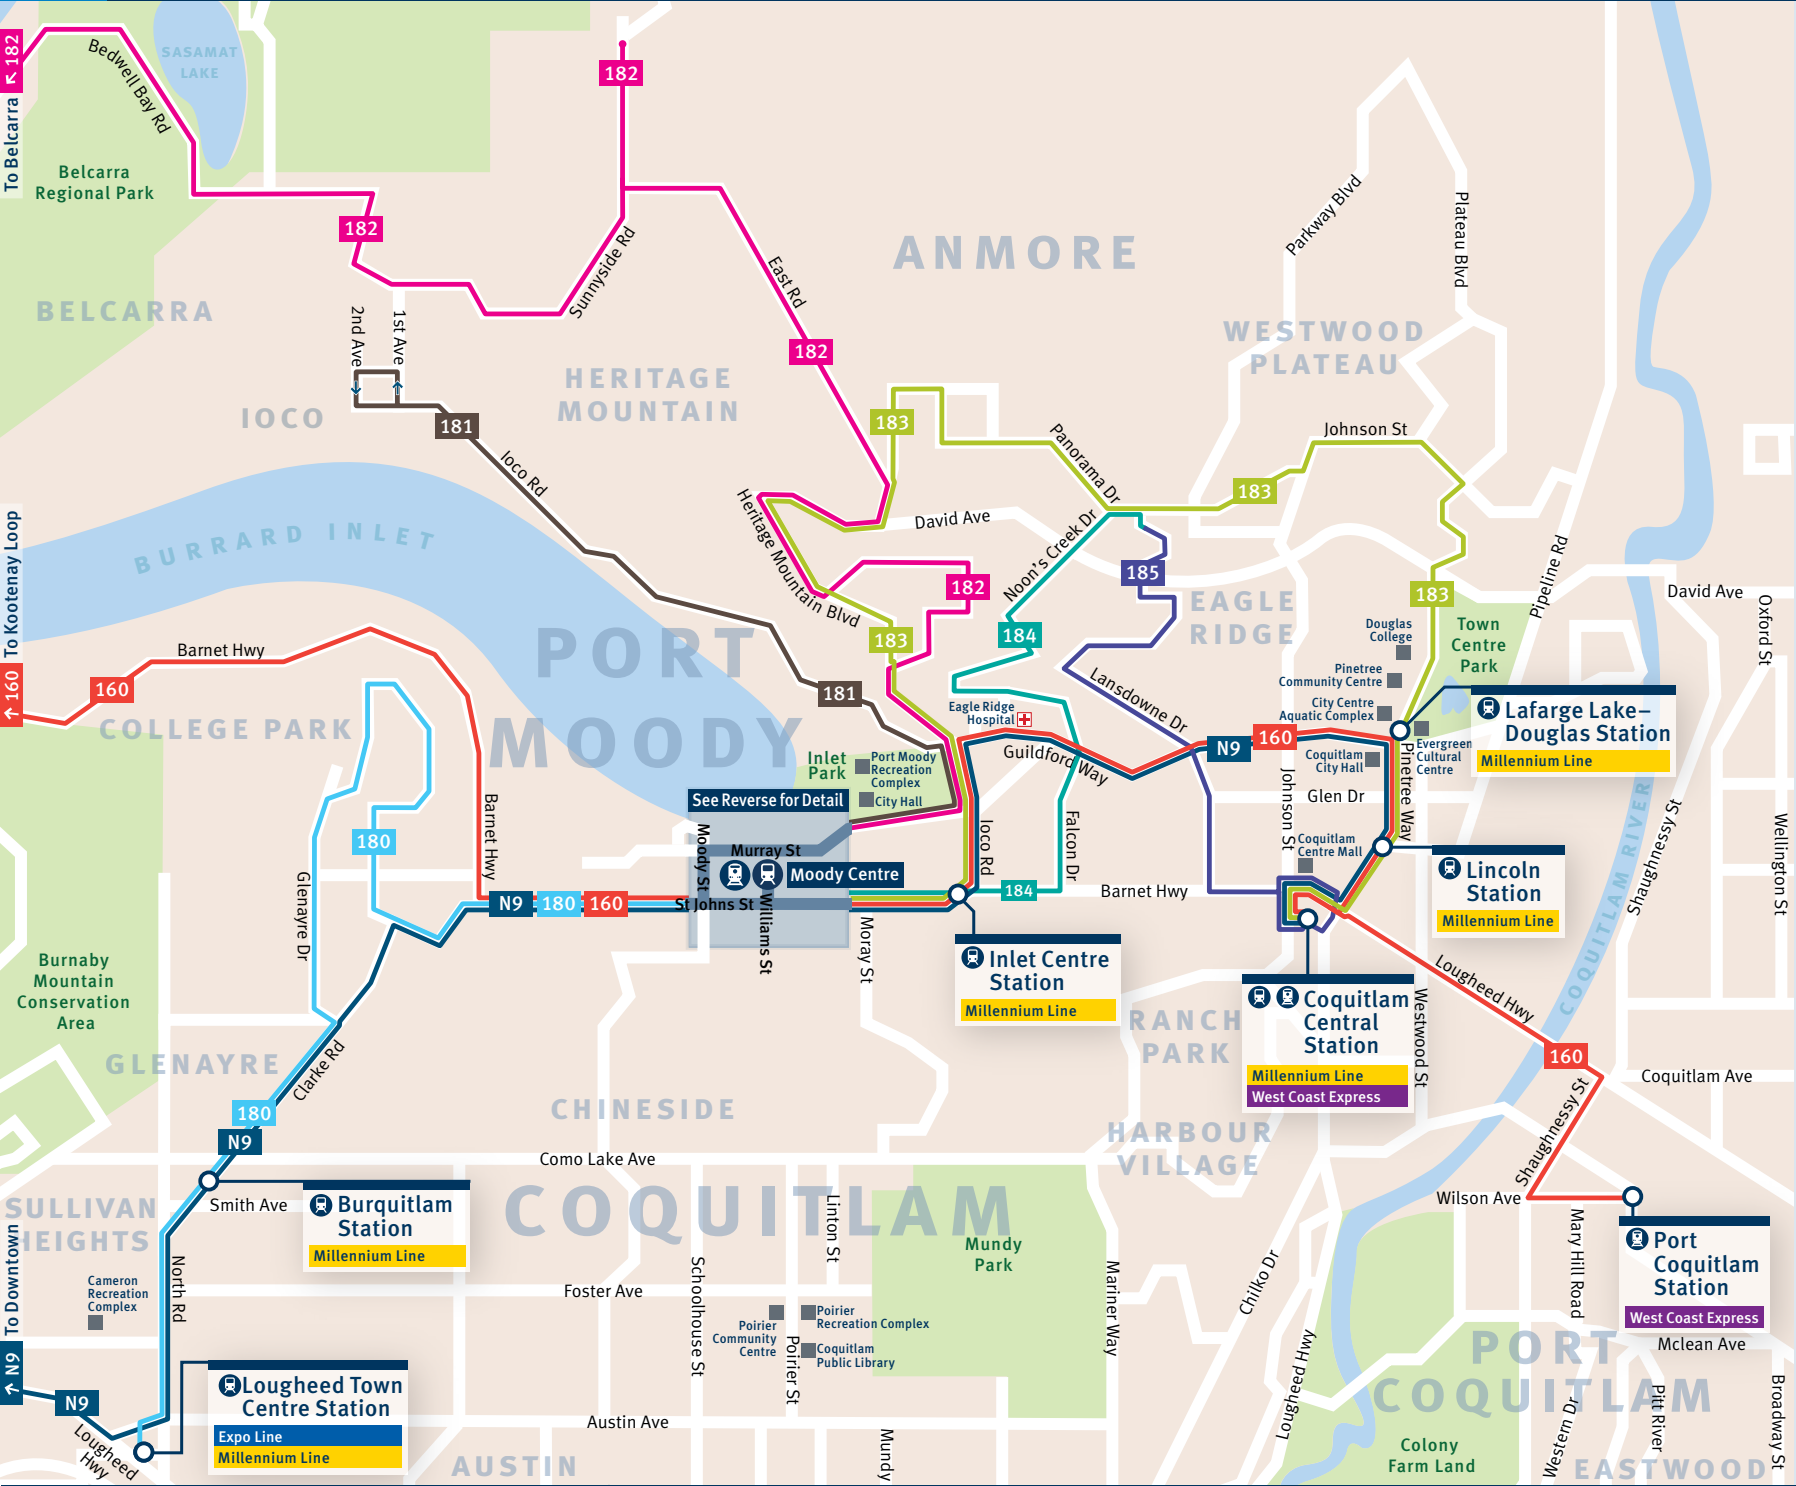

T Buses from Moody Centre Station

Bus Routes From Moody Centre Station

Regular Services 1

Service at least once an hour during the daytime, all week, all year. Additional service may be provided early mornings and evenings.

160	Kootenay Loop
160	Port Coquitlam Station
180	Lougheed Station
181	Ioco
182	Belcarra
183	Coquitlam Central Station
184	Noons Creek
185	Coquitlam Central Station

NightBus Services N1

Night-time bus service.

N9	Coquitlam Central Station
N9	Downtown

Getting to Moody Centre Station

Want to get to the new Millennium Line Evergreen Extension stations? You've got lots of options!

If it's a short distance, walking and cycling are healthy choices. If you need to drive, there is limited parking – could you carpool? If you need a car and don't have access to one, find out if Modo or Zipcar have carshare vehicles nearby.

For bus connections, use the trip planner at translink.ca or call 604.953.3333. Select the best travel option that suits your needs and particular trip and reap the rewards of driving less!

Legend

- SkyTrain station
- Accessible entrance
- Station entrance
- Bus exchange
- West Coast Express
- Park & Ride
- Public parking
- Bike rack
- Bike locker
- Bus route label
- Bus route
- Sidewalk/pathway
- Off-street bike route
- On-street bike route
- Retail area
- Points of interest
- Parks