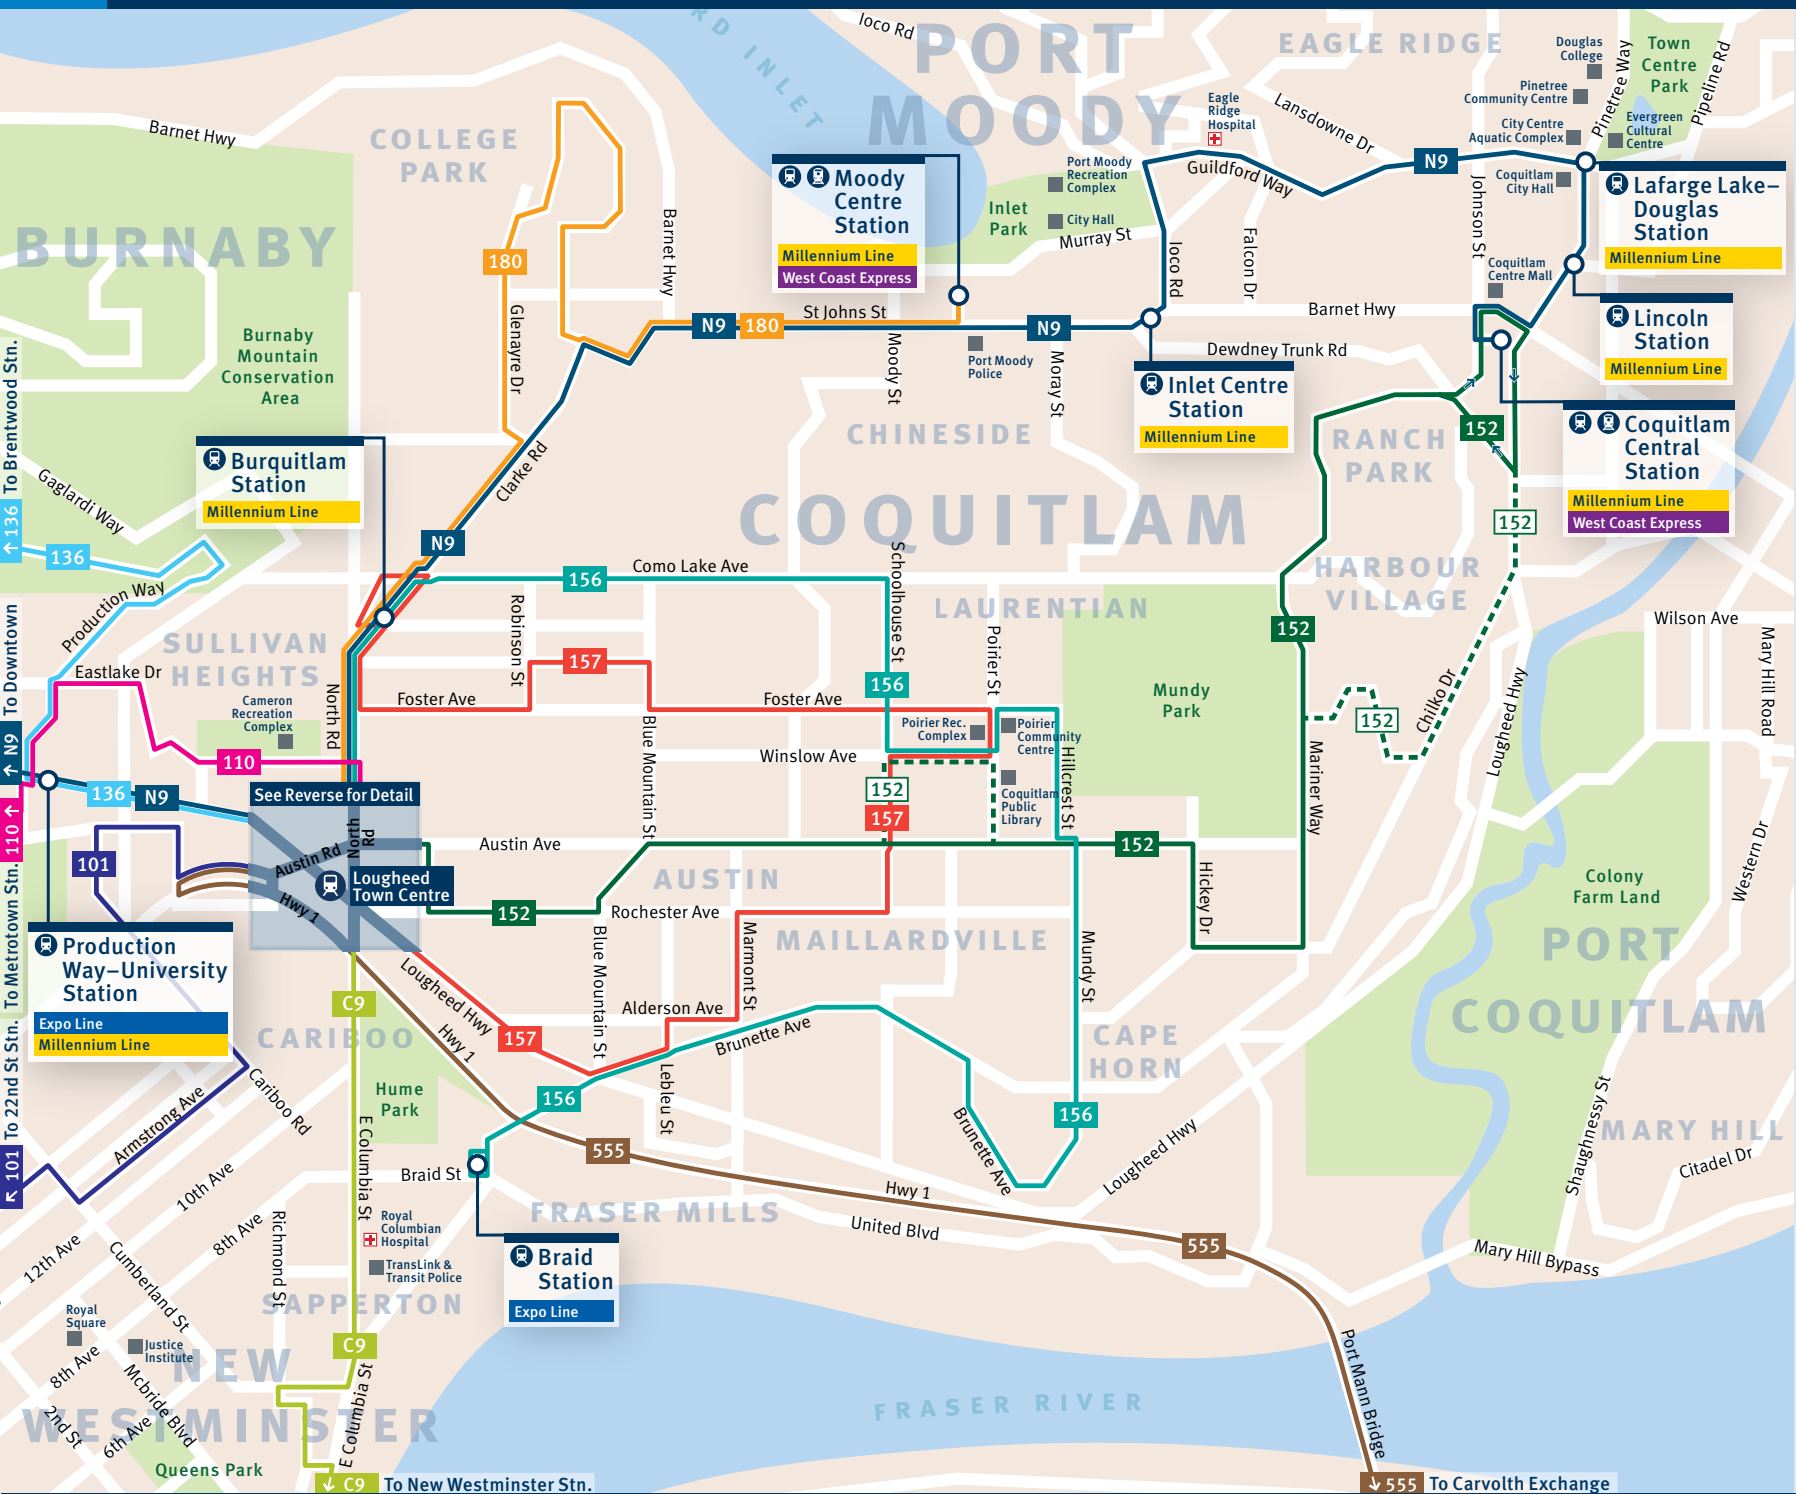

T Buses from Lougheed Town Centre Station

Bus Routes From Lougheed Town Centre Station

Regular Services 1

Service at least once an hour during the daytime, all week, all year. Additional service may be provided early mornings and evenings.

101	22nd Street Station
110	Metrotown Station
136	Brentwood Station
152	Coquitlam Central Station
156	Braid Station
157	Burquitlam Station
180	Moody Centre Station
555	Carvolth Exchange
C9	New Westminster Station

NightBus Services N1

Night-time bus service.

N9	Coquitlam Central Station
N9	Downtown

Getting to Lougheed Town Centre Station

Want to get to the new Millennium Line Evergreen Extension stations? You've got lots of options!

For bus connections, use the trip planner at translink.ca or call 604.953.3333. Select the best travel option that suits your needs and particular trip and reap the rewards of driving less!

Legend

- SkyTrain station
- Accessible entrance
- Station entrance
- Bus exchange
- West Coast Express
- Park & Ride
- Public parking
- Bike rack
- Bike locker
- Bus route label
- Bus route
- Sidewalk/pathway
- Off-street bike route
- On-street bike route
- Retail area
- Points of interest
- Parks