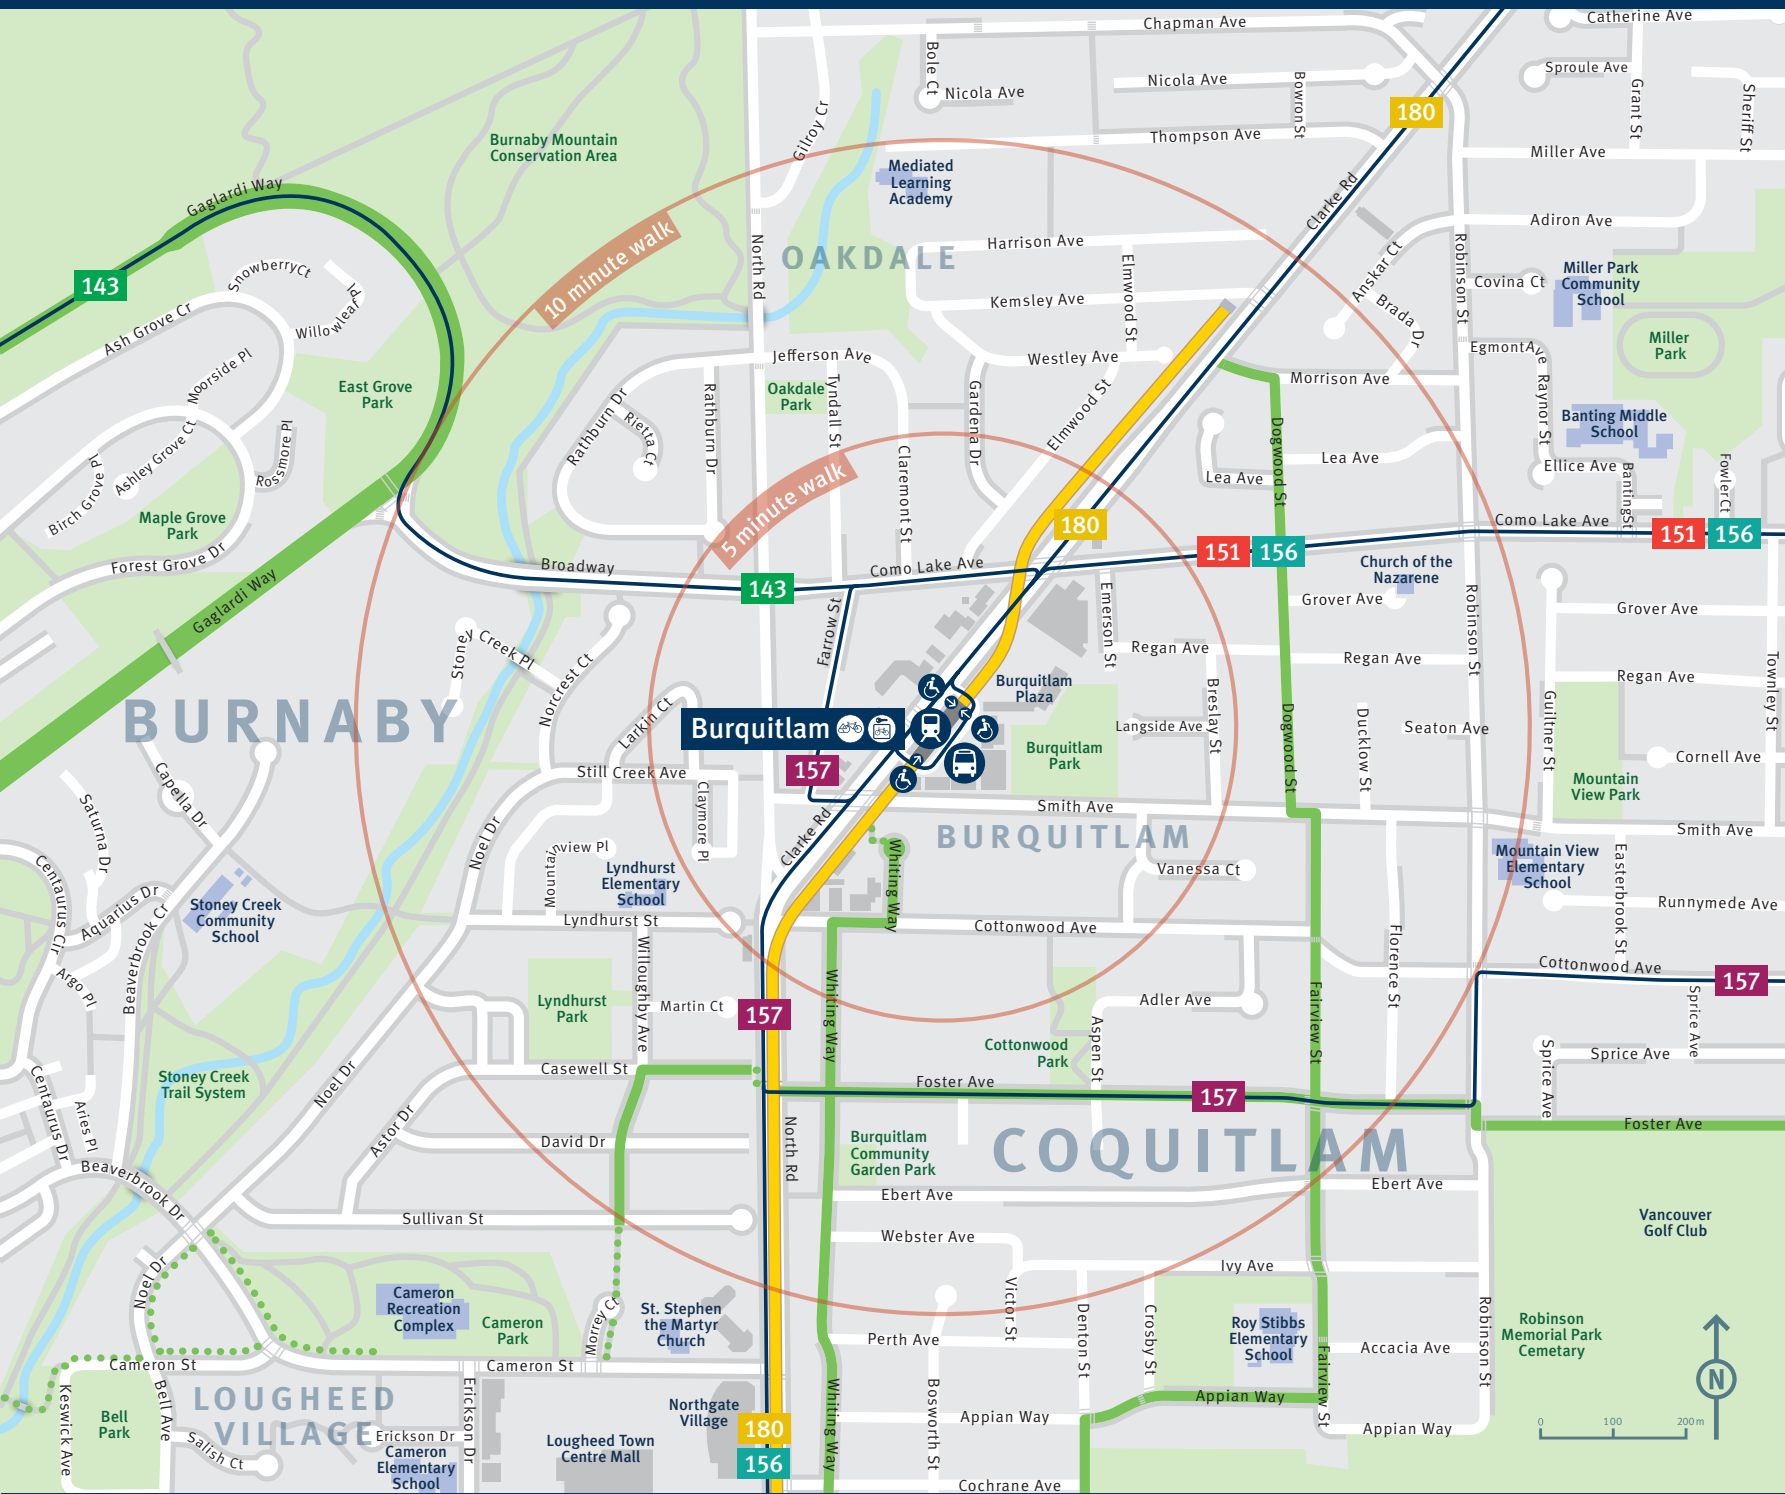

# T Buses from Burquitlam Station

**Bus Routes From Burquitlam Station**

**Regular Services** — 1

Service at least once an hour during the daytime, all week, all year. Additional service may be provided early mornings and evenings.

143	SFU
151	Coquitlam Central Station
156	Braid Station
156	Lougheed Station
157	Lougheed Station
180	Lougheed Station
180	Moody Centre Station

**NightBus Services** — N1

Night-time bus service.

N9	Coquitlam Central Station
N9	Downtown

# Getting to Burquitlam Station

If it's a short distance, walking and cycling are healthy choices. If you need to drive, there is limited parking – could you carpool? If you need a car and don't have access to one, find out if MODO or Zipcar have carshare vehicles nearby.

### Legend

- SkyTrain station
- Accessible entrance
- Station entrance
- Bus exchange
- West Coast Express
- Park & Ride
- Public parking
- Bike rack
- Bike locker
- Bus route label
- Bus route
- Sidewalk/pathway
- Off-street bike route
- On-street bike route
- Retail area
- Points of interest
- Parks