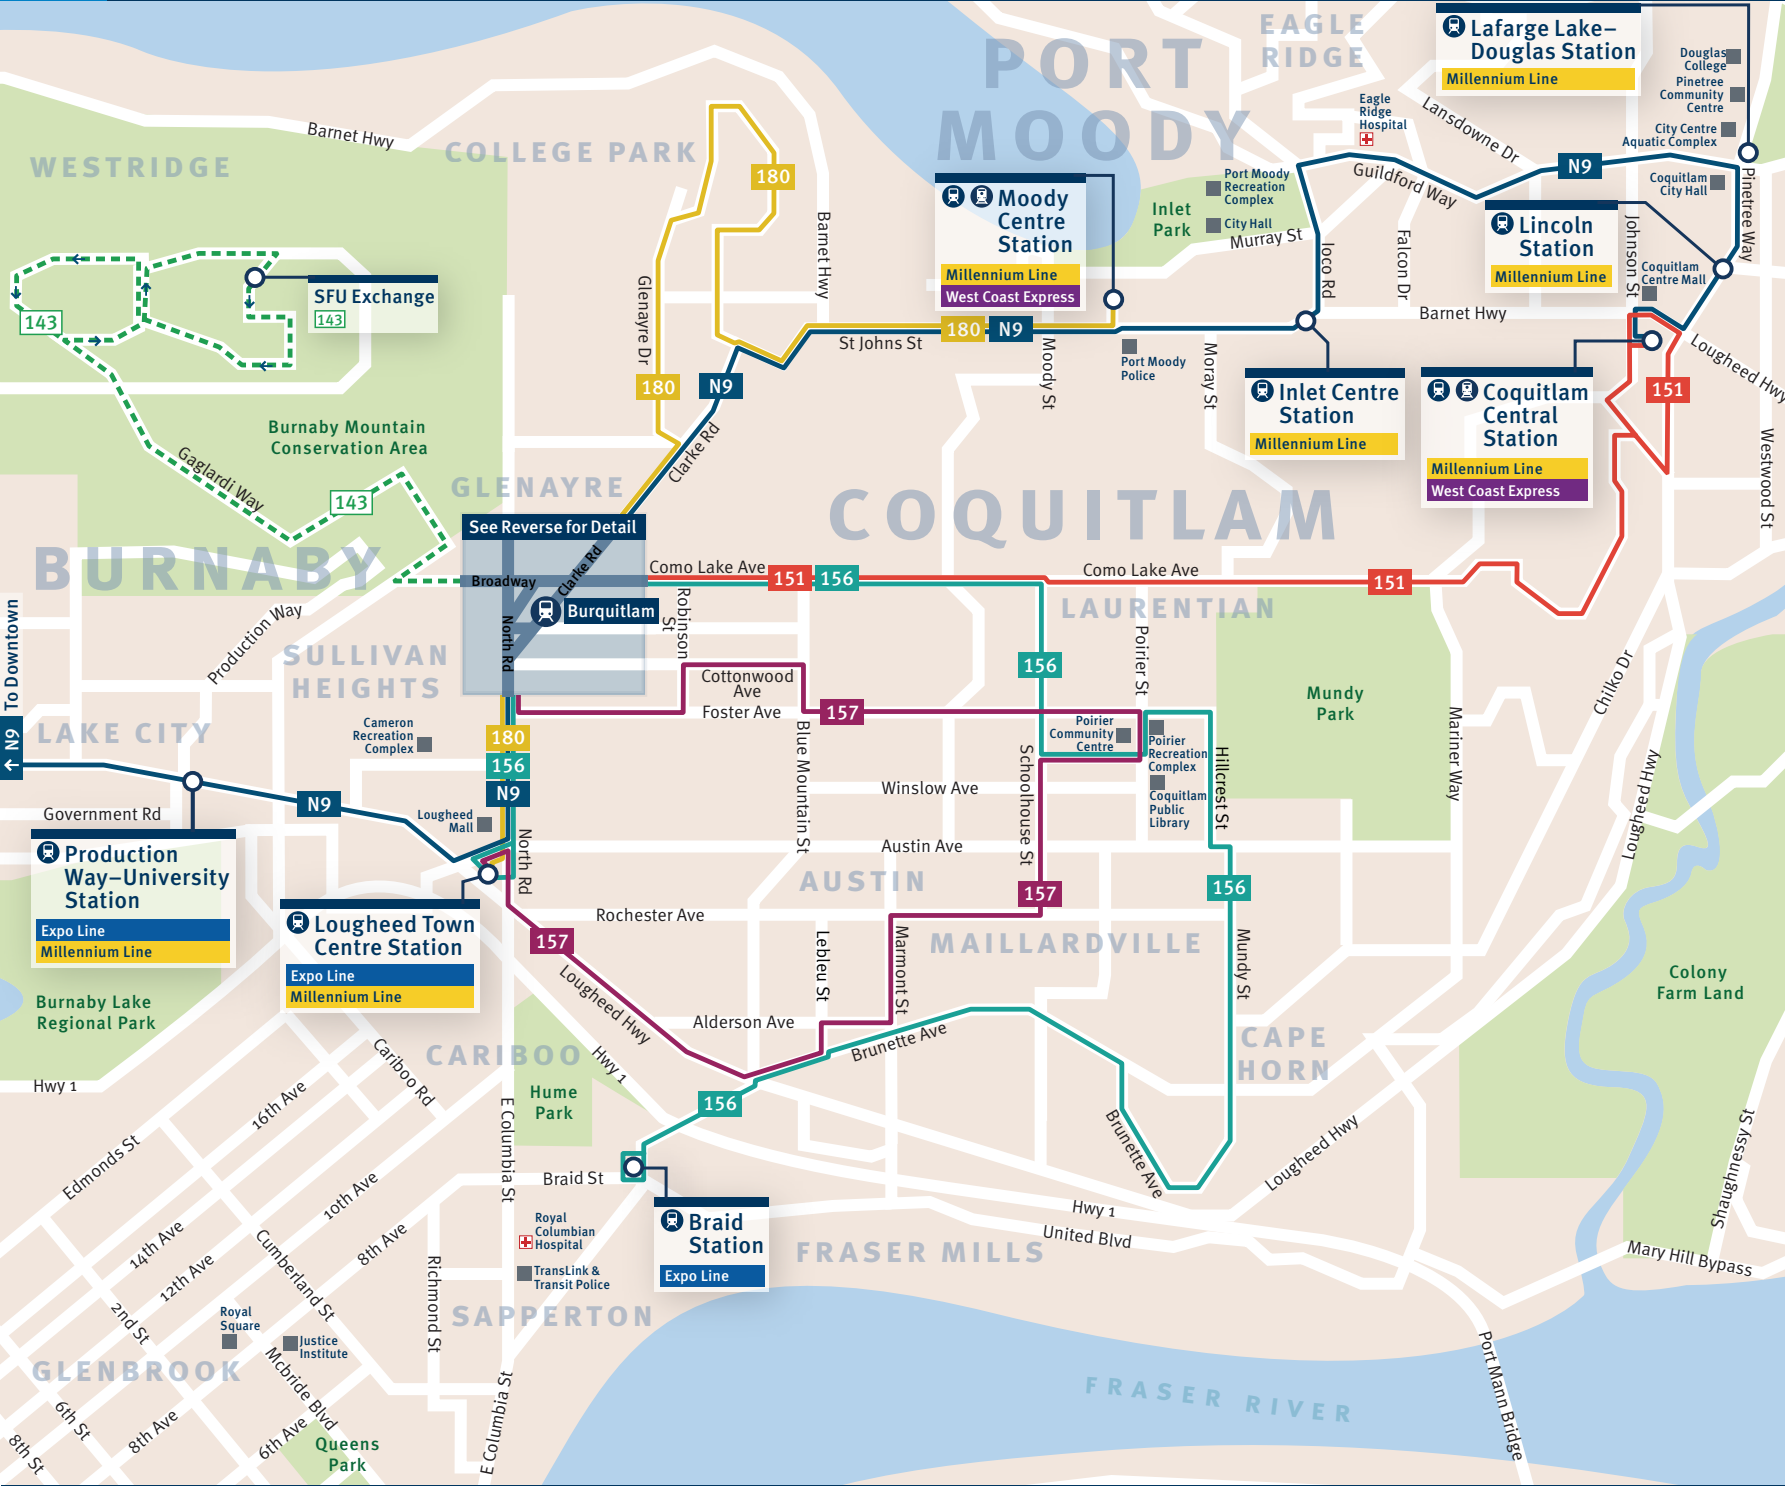

# T Buses from Burquitlam Station

**Bus Routes From Burquitlam Station**

**Regular Services** — 1

Service at least once an hour during the daytime, all week, all year. Additional service may be provided early mornings and evenings.

143	SFU
151	Coquitlam Central Station
156	Braid Station
156	Lougheed Station
157	Lougheed Station
180	Lougheed Station
180	Moody Centre Station

**NightBus Services** — N1

Night-time bus service.

N9	Coquitlam Central Station
N9	Downtown

# Getting to Burquitlam Station

If it's a short distance, walking and cycling are healthy choices. If you need to drive, there is limited parking – could you carpool? If you need a car and don't have access to one, find out if MODO or Zipcar have carshare vehicles nearby.

### Legend

- SkyTrain station
- Accessible entrance
- Station entrance
- Bus exchange
- West Coast Express
- Park & Ride
- Public parking
- Bike rack
- Bike locker
- Bus route label
- Bus route
- Sidewalk/pathway
- Off-street bike route
- On-street bike route
- Retail area
- Points of interest
- Parks