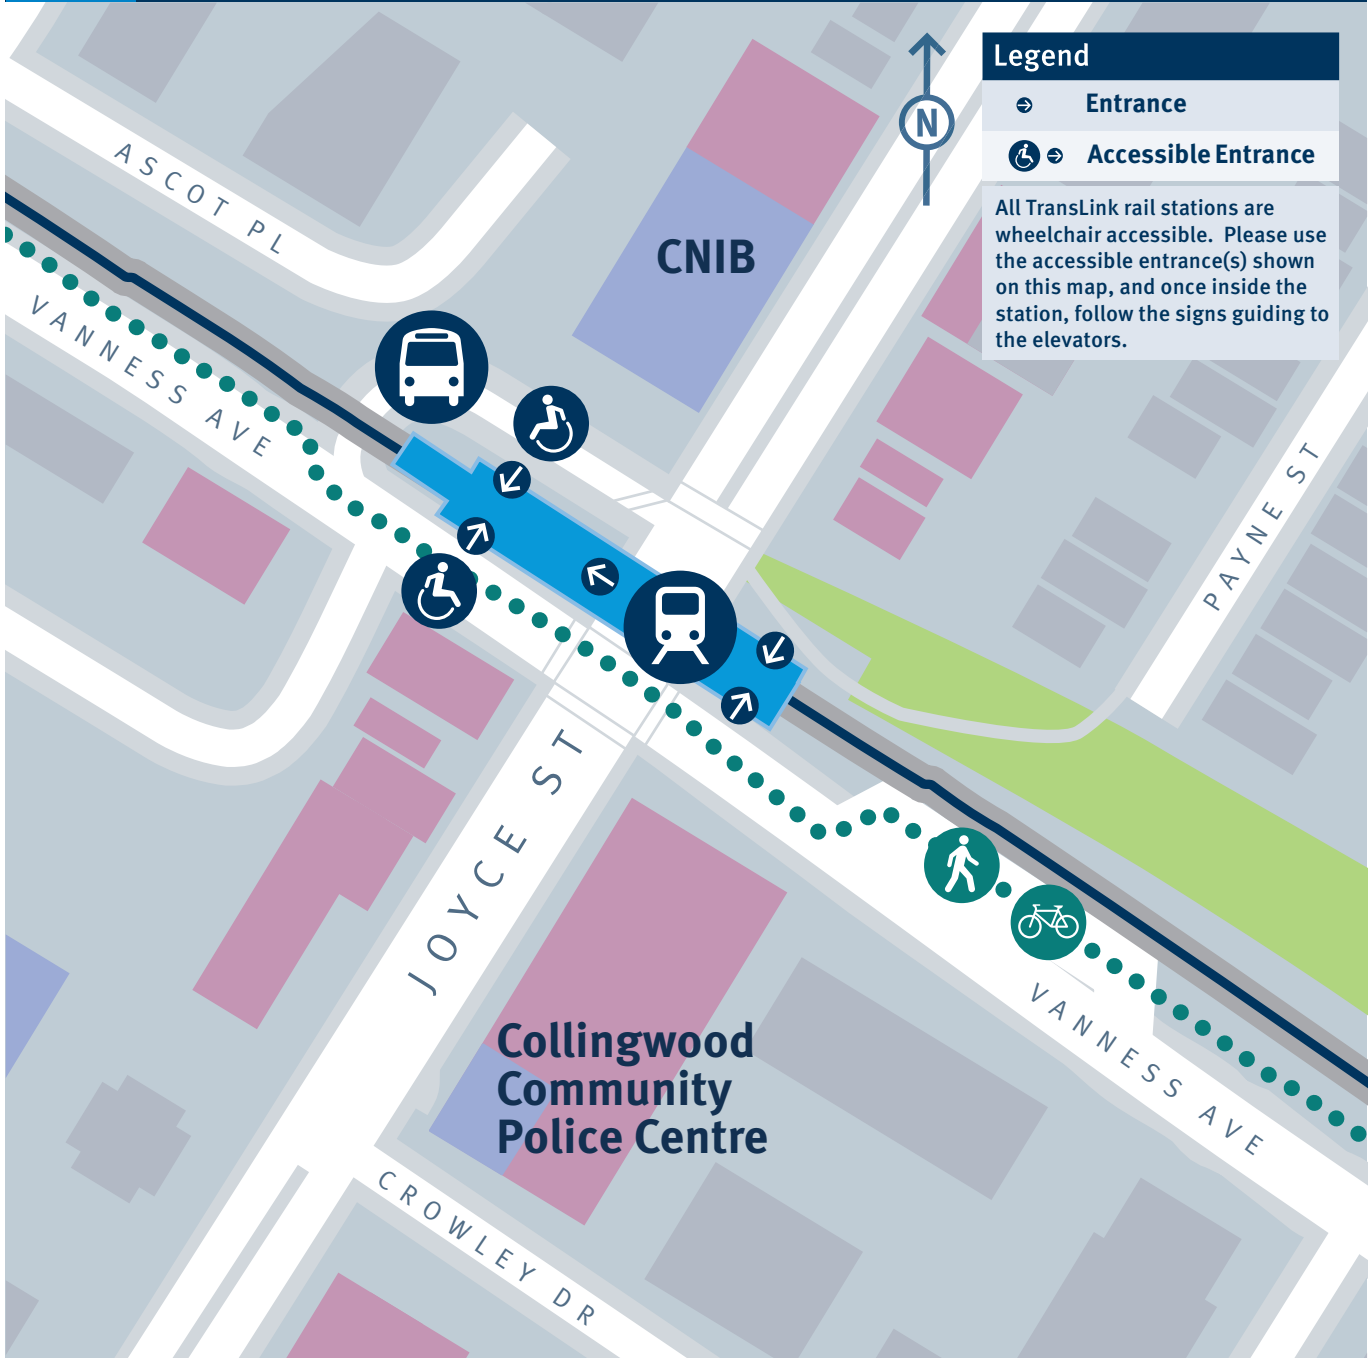

## Joyce–Collingwood Station Entrance Locations

For transit information, including next bus times, visit [translink.ca](http://translink.ca) or call 604.953.3333