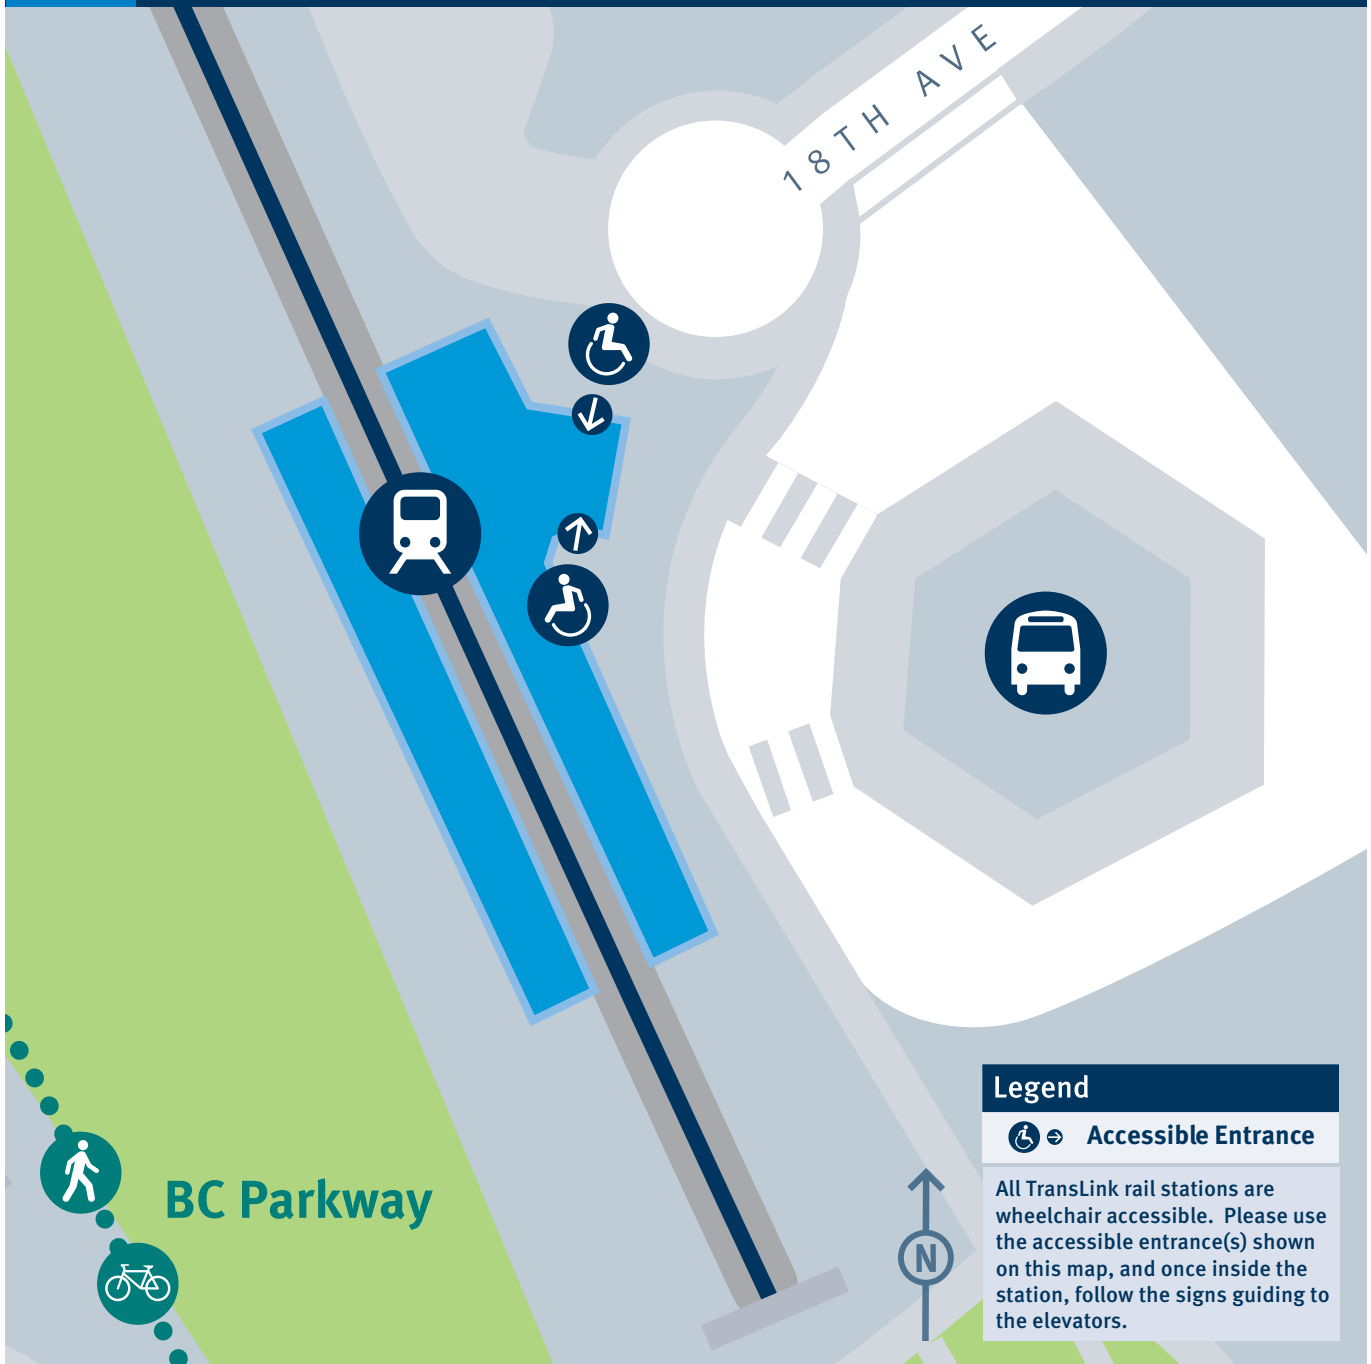

## Edmonds Station Entrance Locations

### Legend

 Accessible Entrance

All TransLink rail stations are wheelchair accessible. Please use the accessible entrance(s) shown on this map, and once inside the station, follow the signs guiding to the elevators.