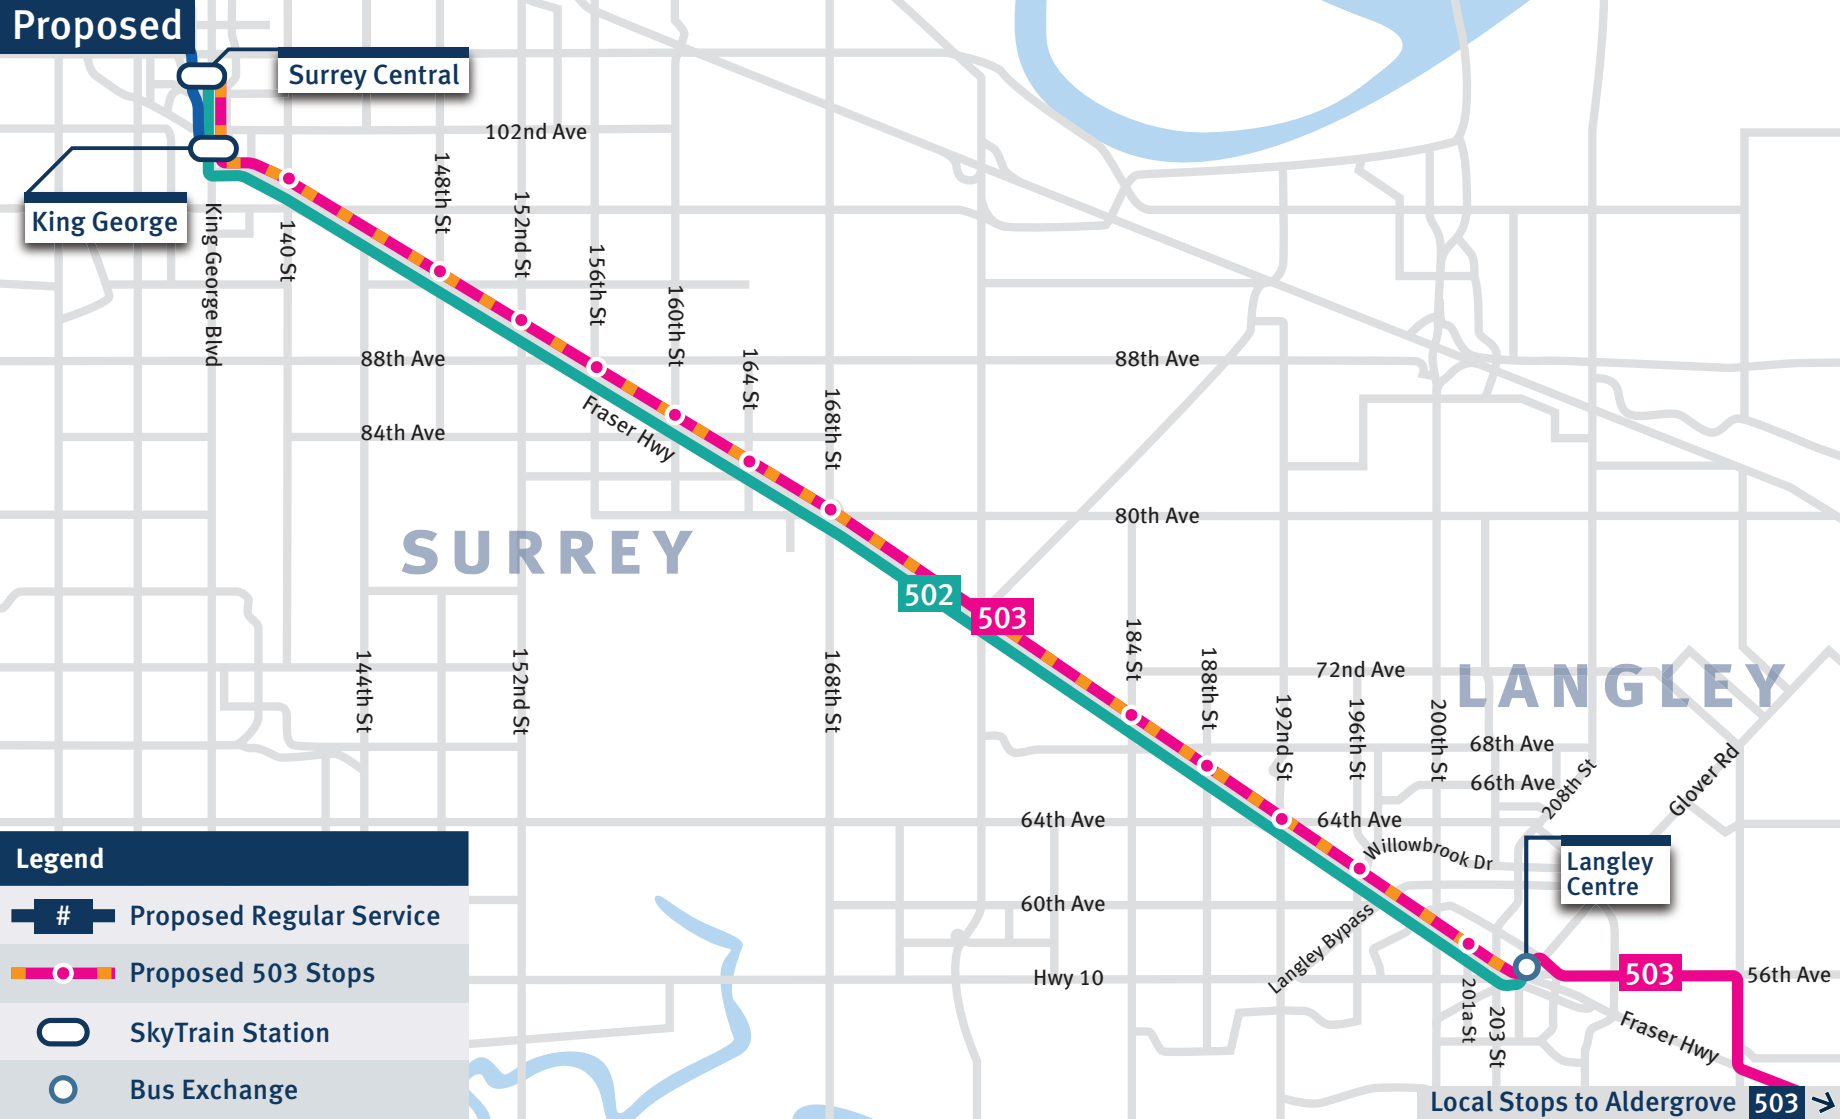

Proposed

King George

Surrey Central

SURREY

LANGLEY

Langley Centre

Legend

- # Proposed Regular Service
- Proposed 503 Stops
- SkyTrain Station
- Bus Exchange

502

503

503

503

Local Stops to Aldergrave