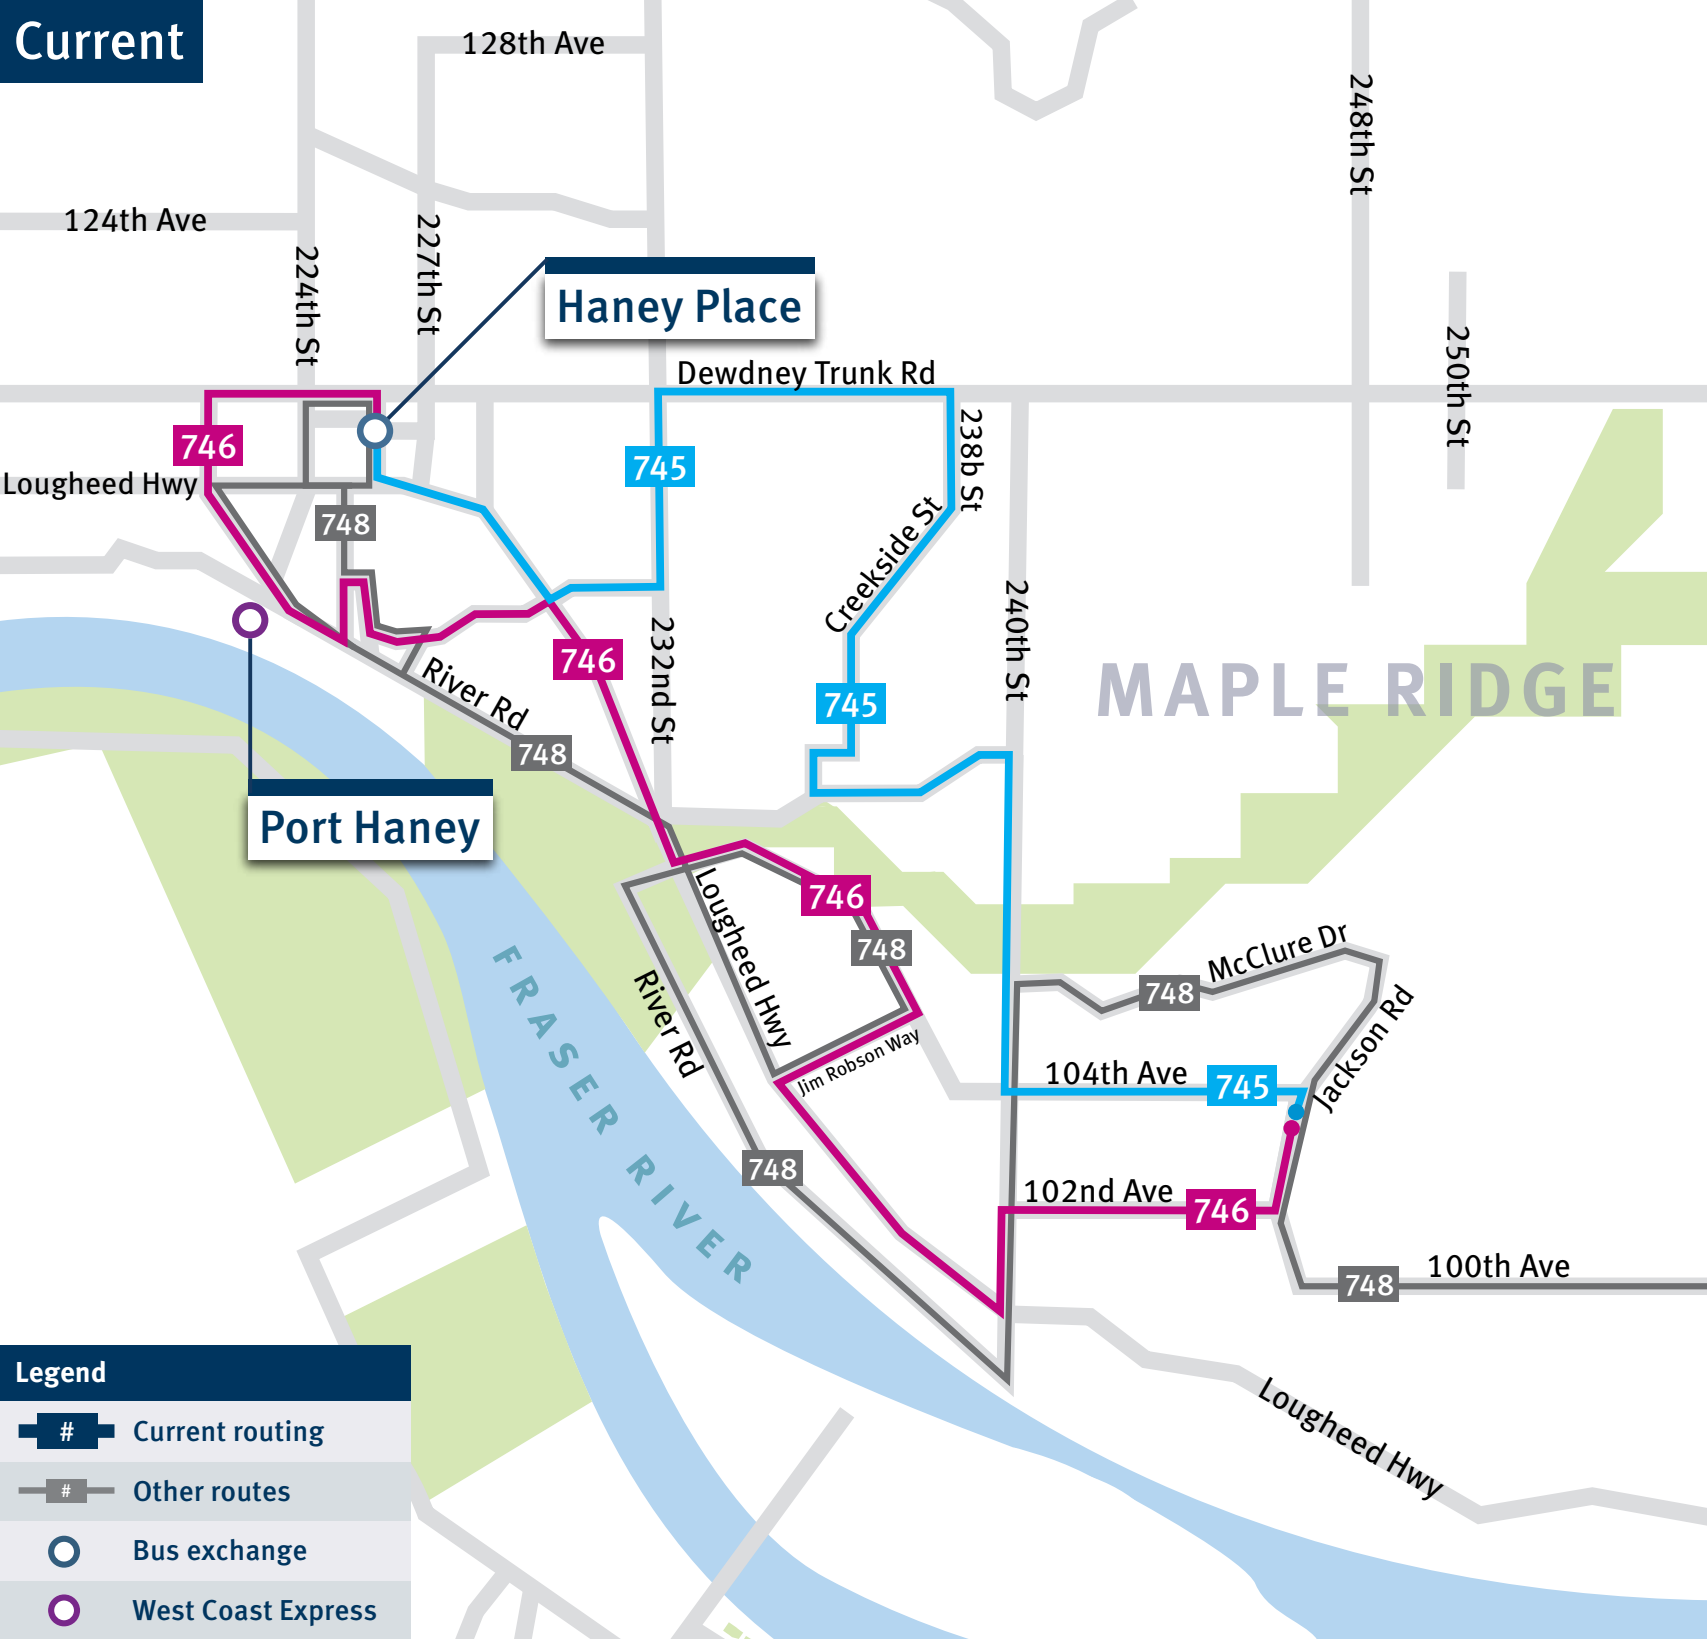

Current

Haney Place

Port Haney

MAPLE RIDGE

FRASER RIVER

Legend

- # Current routing
- # Other routes
- Bus exchange
- West Coast Express

Potential