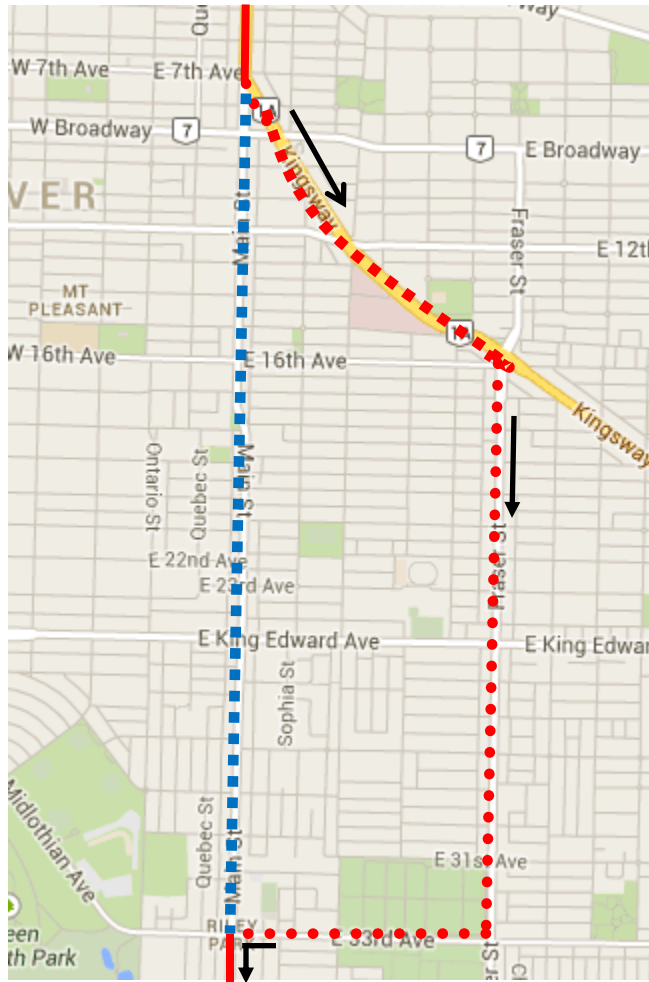

Car Free Day Detour Map

3 Main: Regular route to Main & Kingsway then via Kingsway, Fraser, 33, Main then regular route.

Regular route	
Portion missed	
Detour portion	