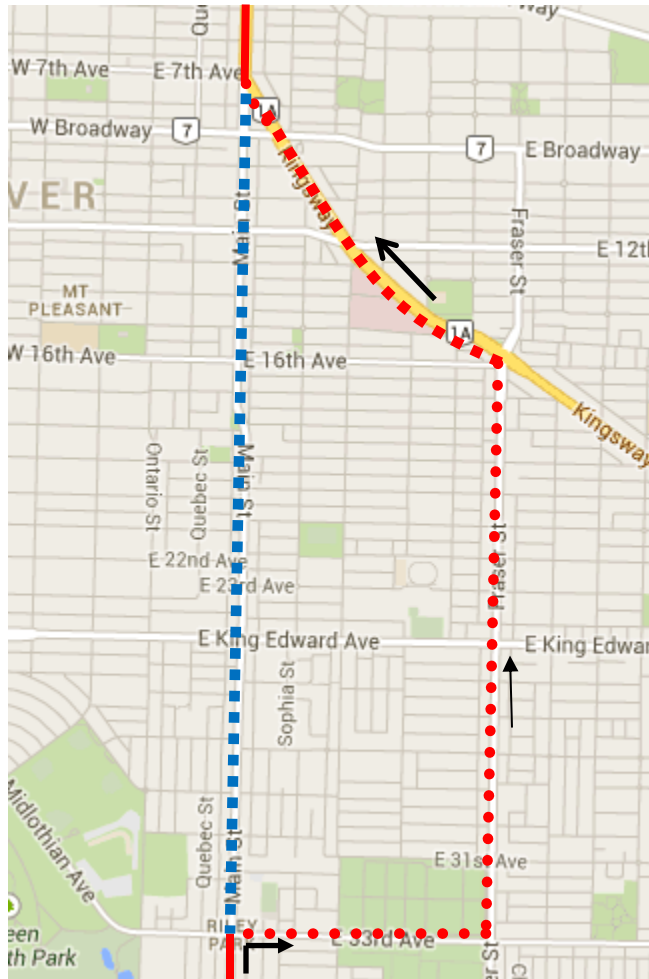

Car Free Day Detour Map

3 Downtown: Regular route to Main and 33 Ave then via 33 Ave, Fraser, Kingsway, Main then regular route.

Regular route	
Portion missed	
Detour portion	