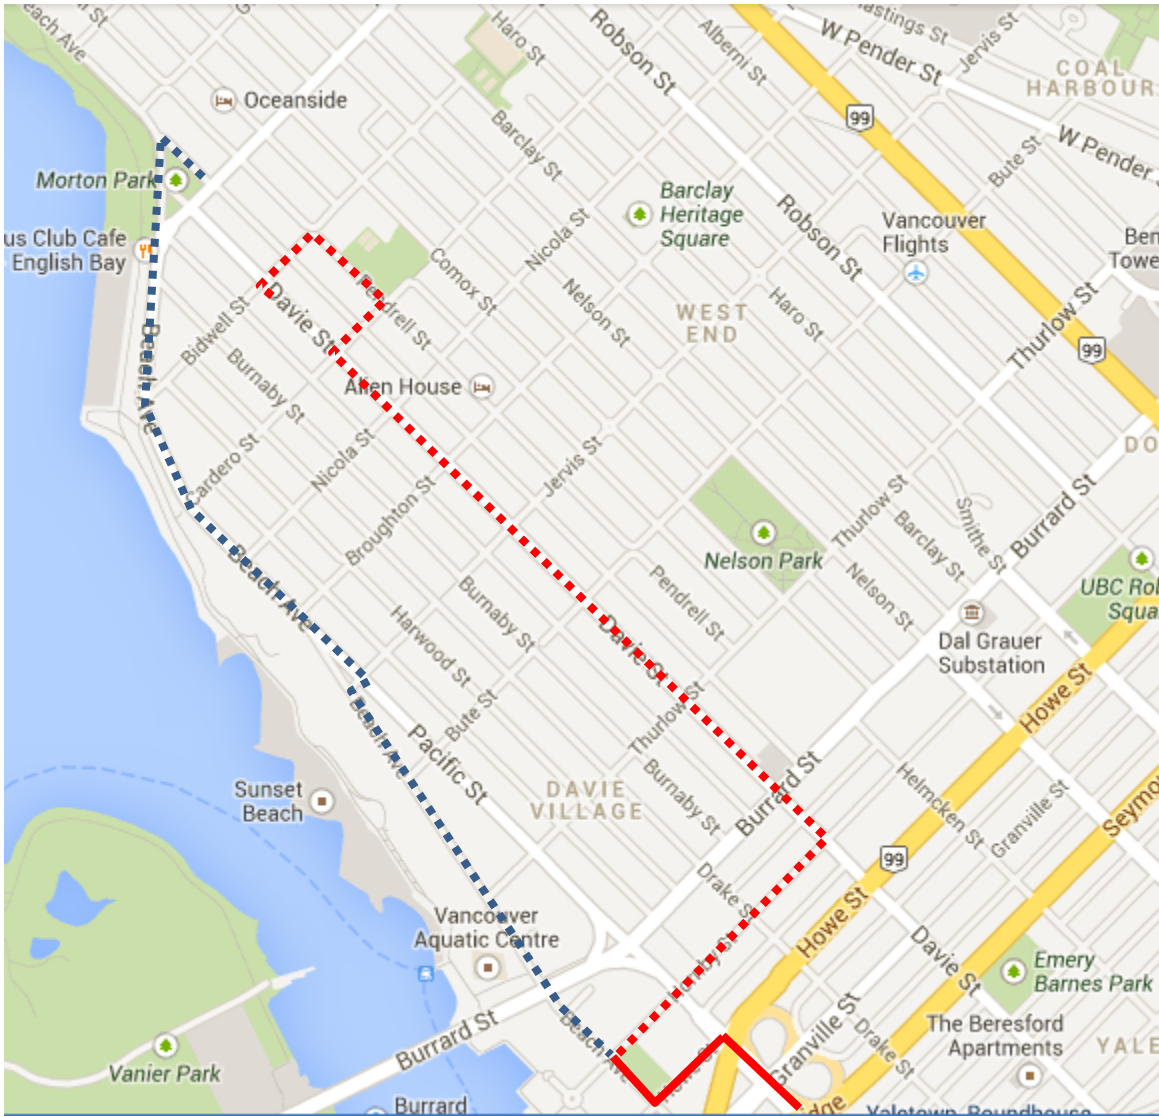

West End Car Free Day Detour Map

23 Beach: Regular route to Pacific and Hornby then via Hornby, Davie, Cardero, Pendrell, Bidwell to temporary terminus at Davie & Bidwell.

Regular route	
Portion missed	
Detour portion	