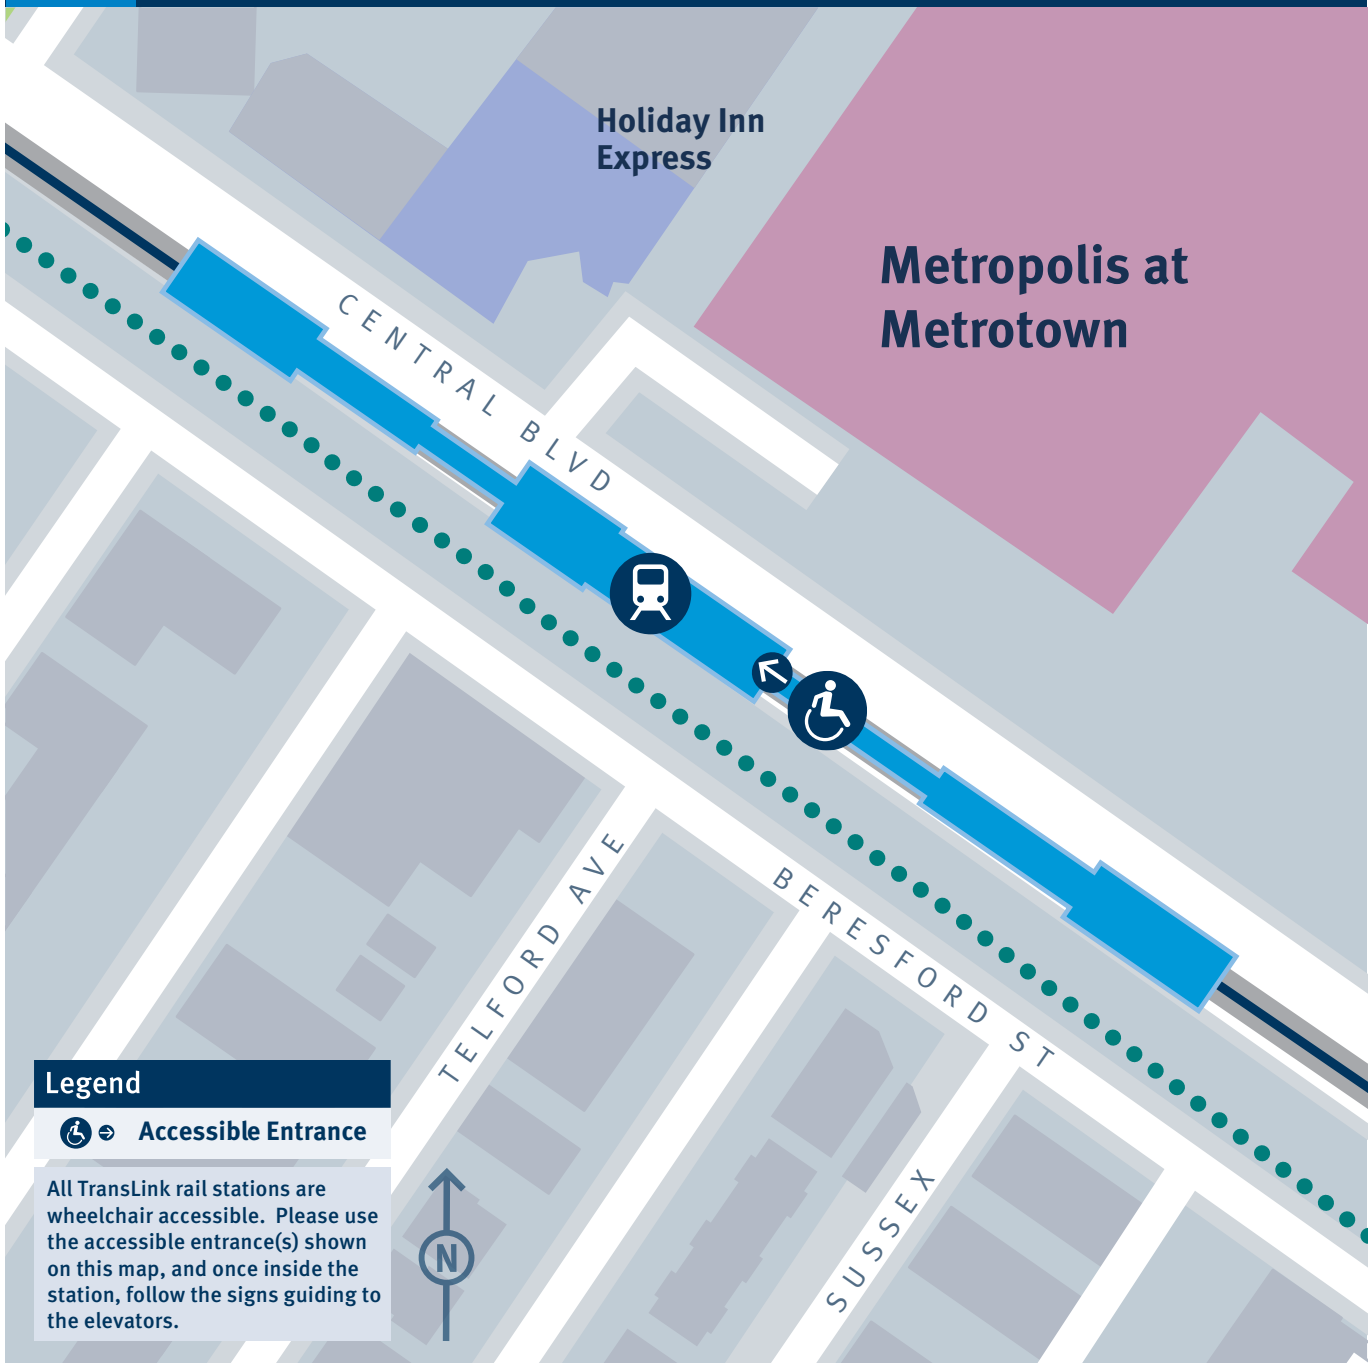

Metrotown Station Entrance Locations

Legend

 Accessible Entrance

All TransLink rail stations are wheelchair accessible. Please use the accessible entrance(s) shown on this map, and once inside the station, follow the signs guiding to the elevators.