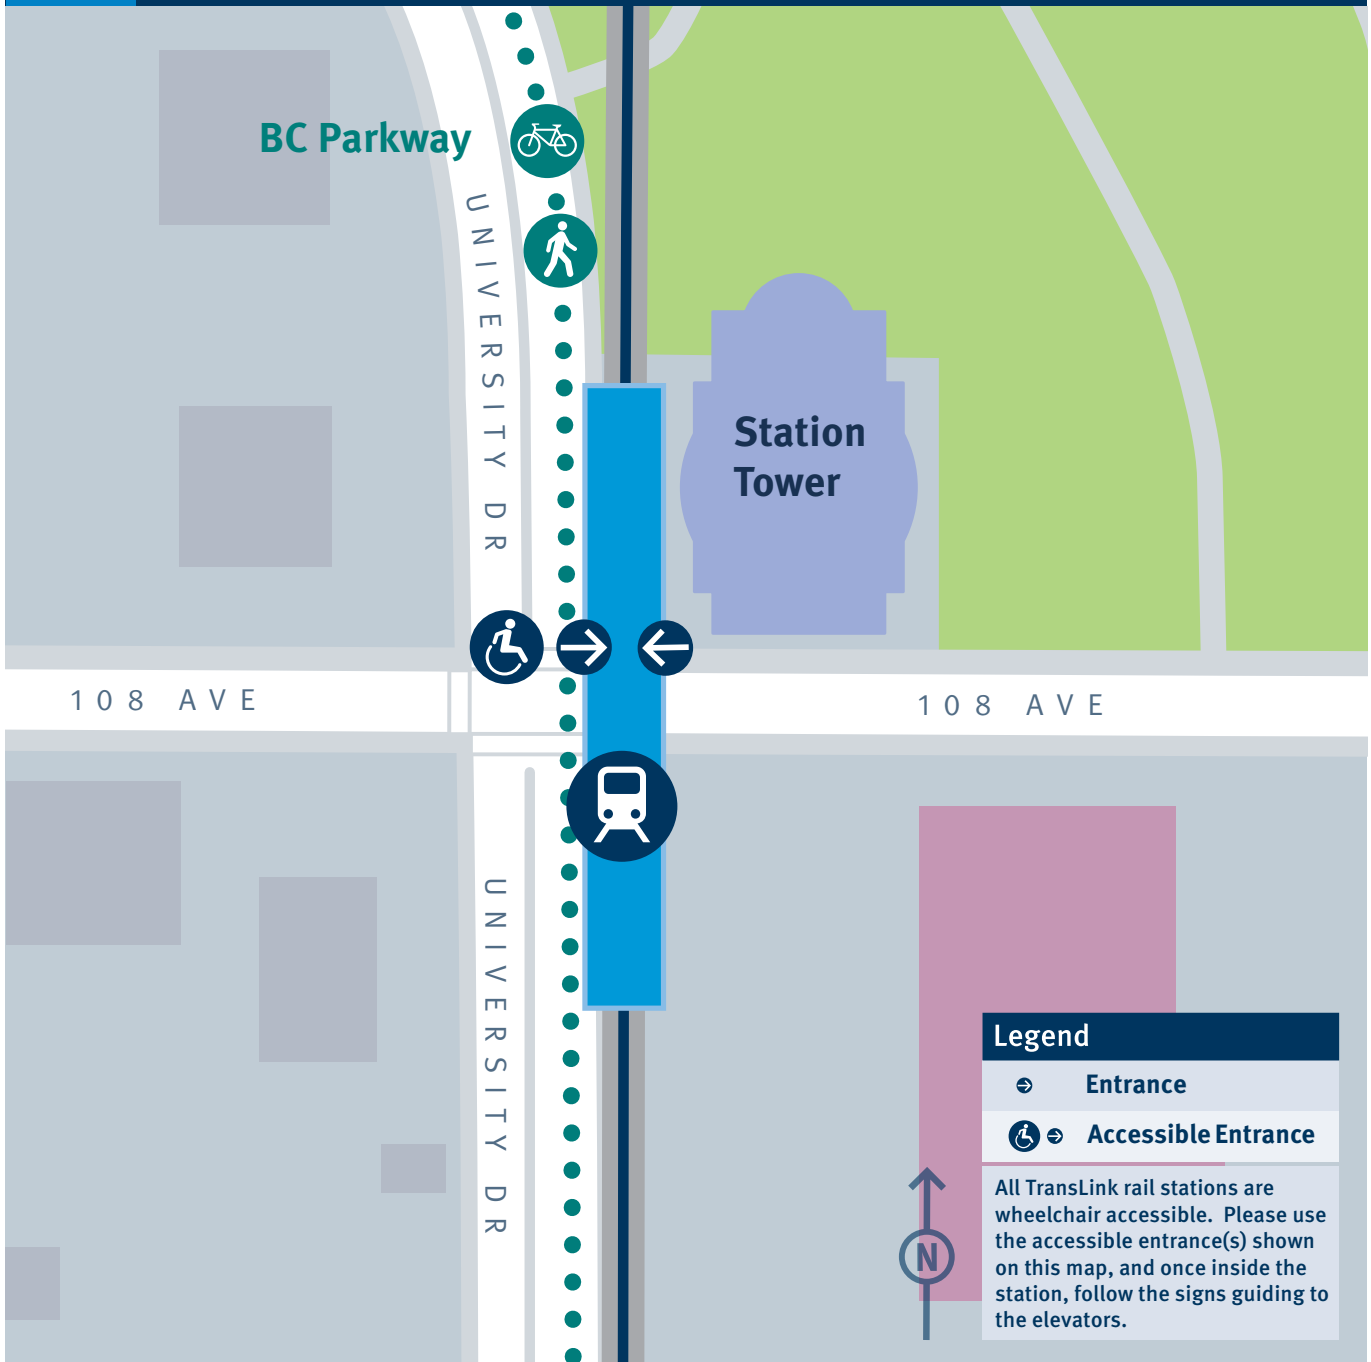

T

Gateway Station Entrance Locations

Legend

- ➔ Entrance
- ♿➔ Accessible Entrance

All TransLink rail stations are wheelchair accessible. Please use the accessible entrance(s) shown on this map, and once inside the station, follow the signs guiding to the elevators.