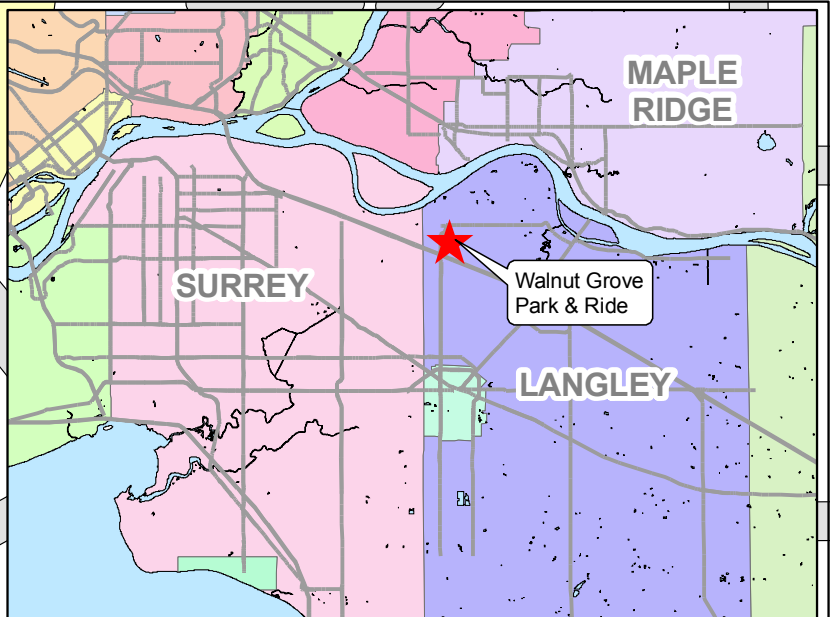

Walnut Grove Park & Ride

June 2009

Community SHUTTLE

TRANS LINK

For route information visit www.translink.bc.ca

Coast Mountain Bus Company

CMBC Service Planning

Walnut Grove Park & Ride

LANGLEY

MAPLE RIDGE

SURREY

92A Ave

202B St

203rd St

203A St

203B St

Poplar Pl

Birch Ave

89A Ave

203A St

88B Ave

88th Ave

200th St Offramp

Trans-Canada Hwy
Trans-Canada Hwy