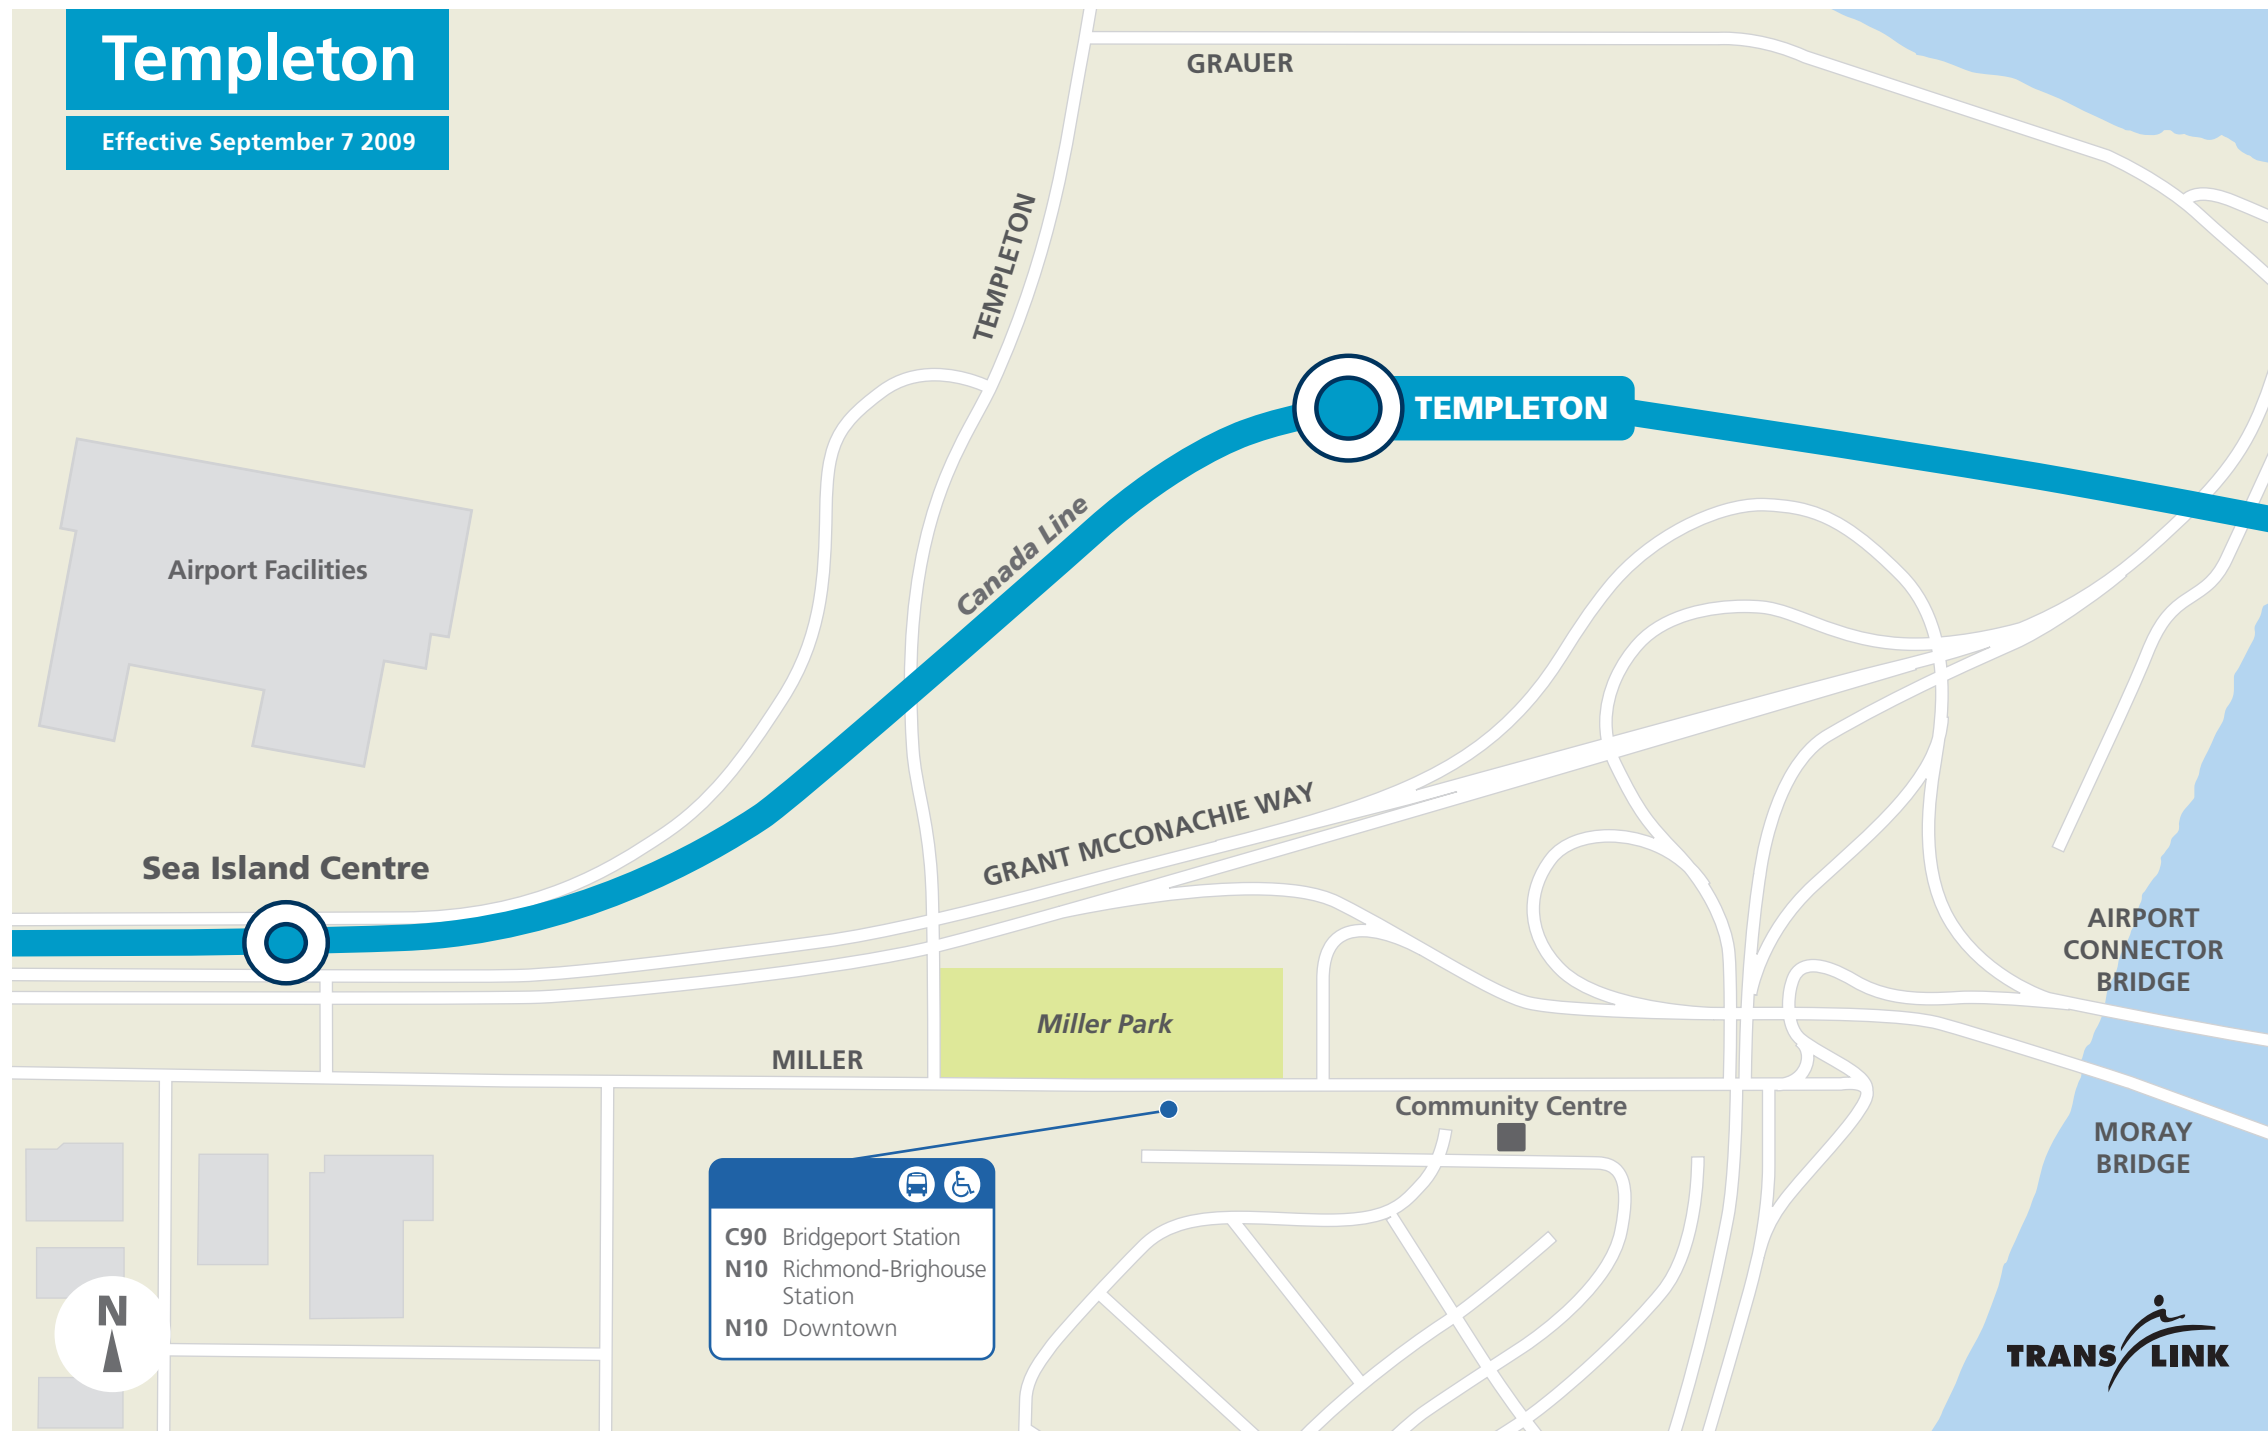

# Templeton

Effective September 7 2009

-  C90 Bridgeport Station
-  N10 Richmond-Brighouse Station
-  N10 Downtown